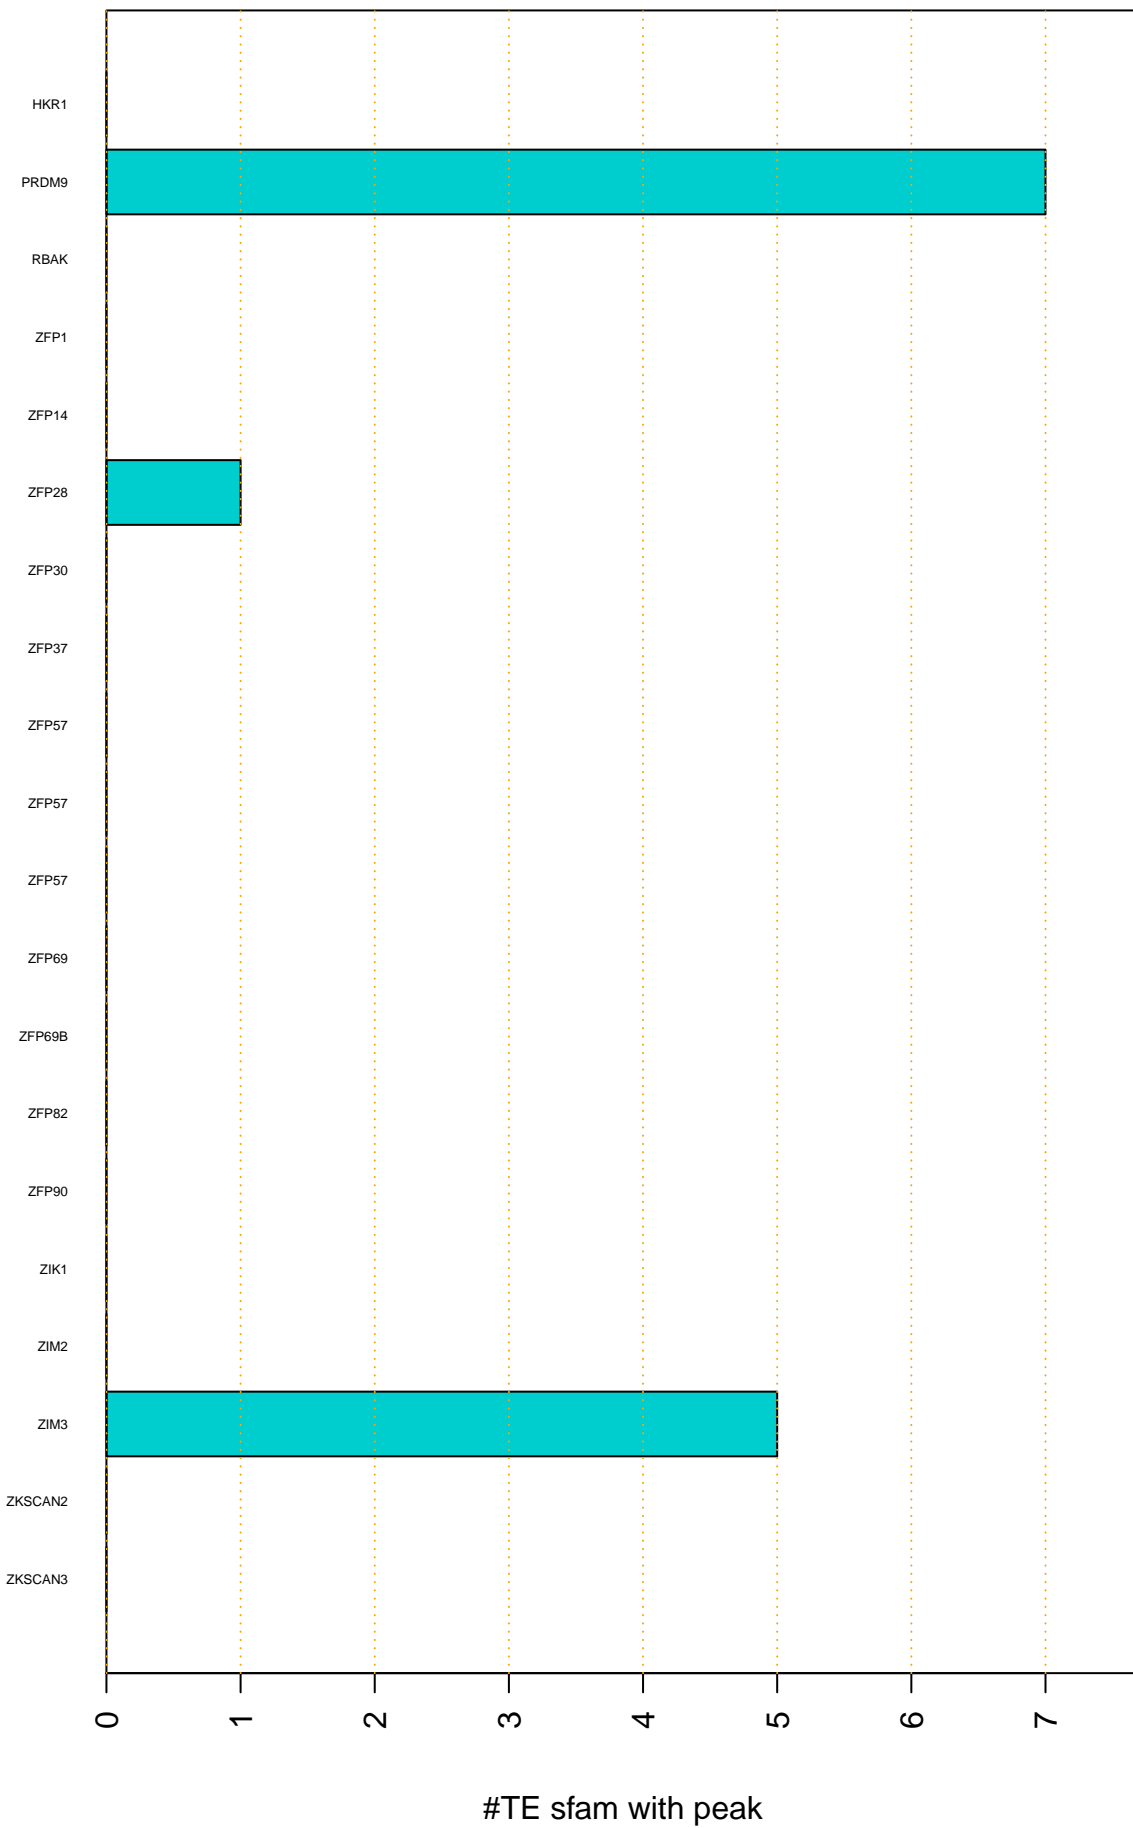

Enriched KZFP

#TE sfam with peak