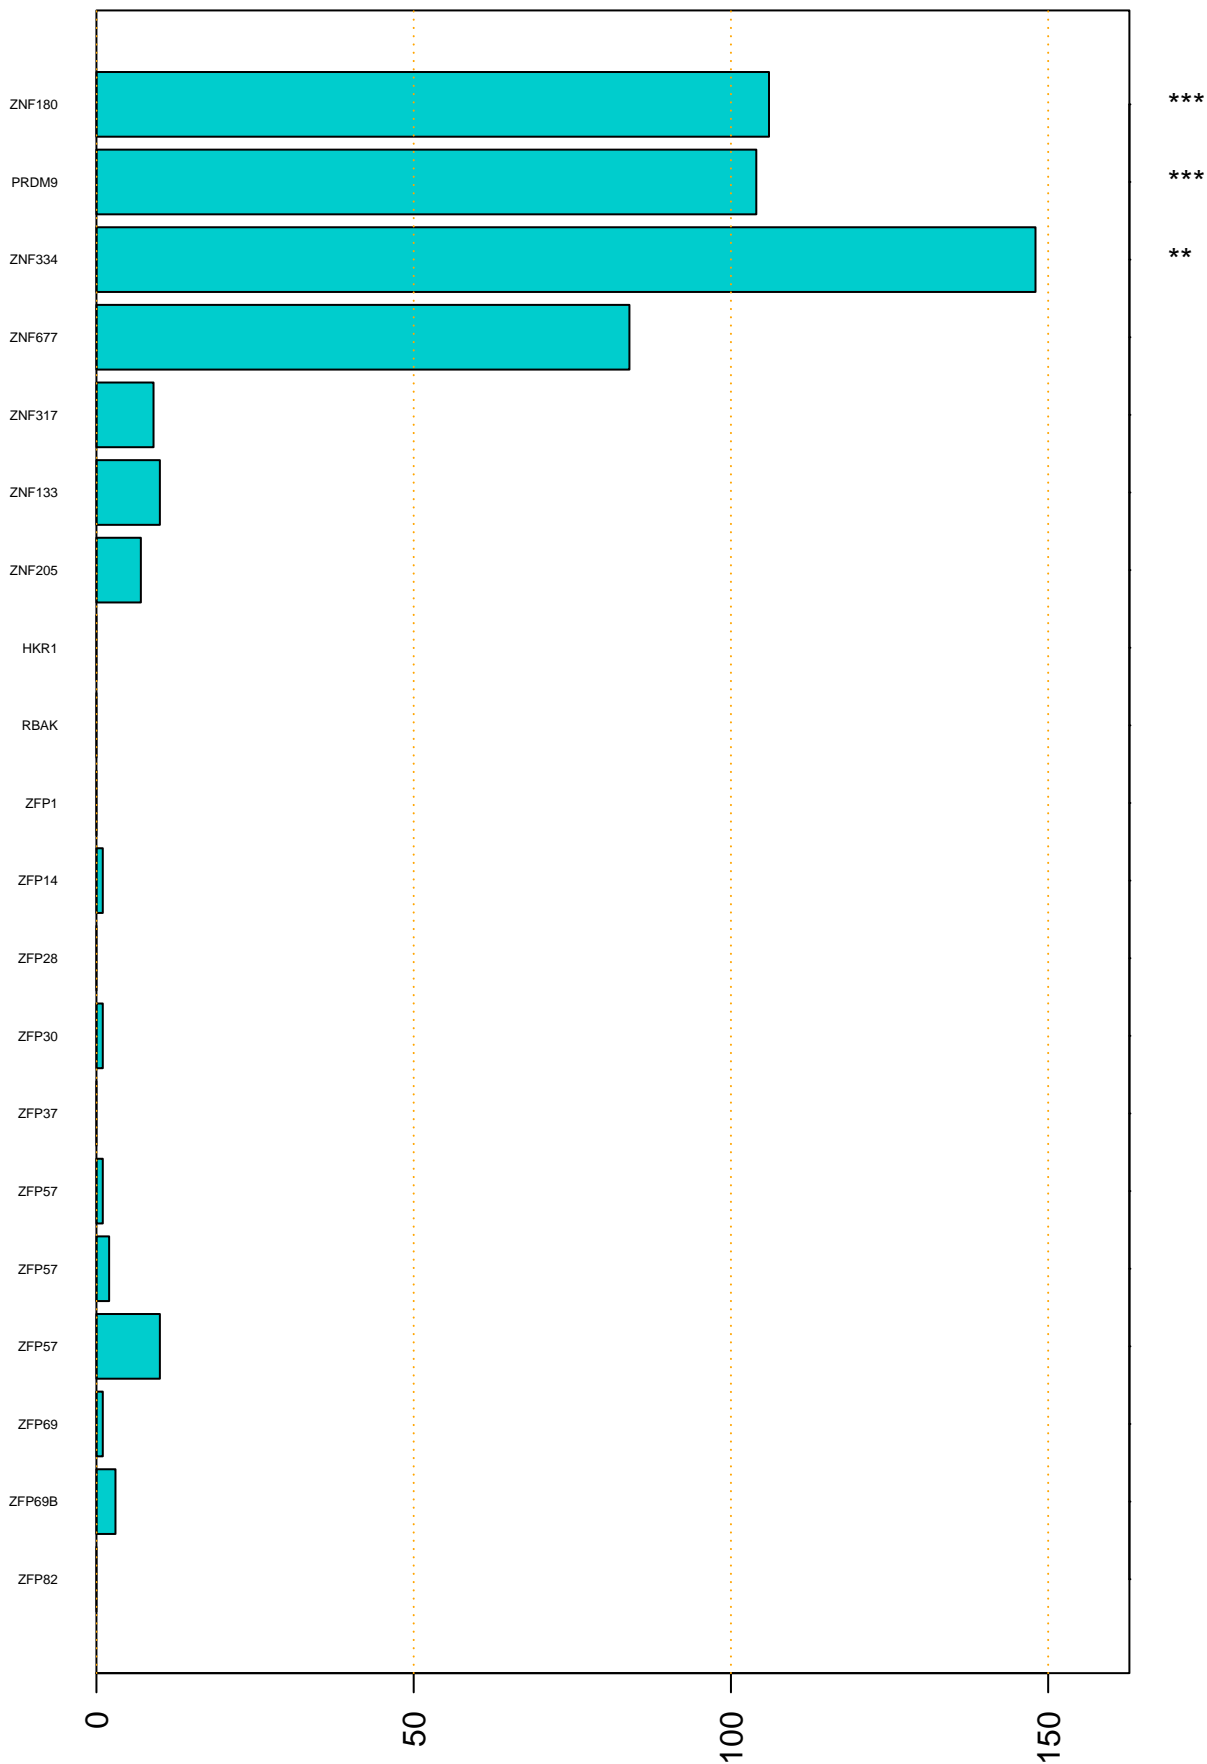

Enriched KZFP

#TE sfam with peak