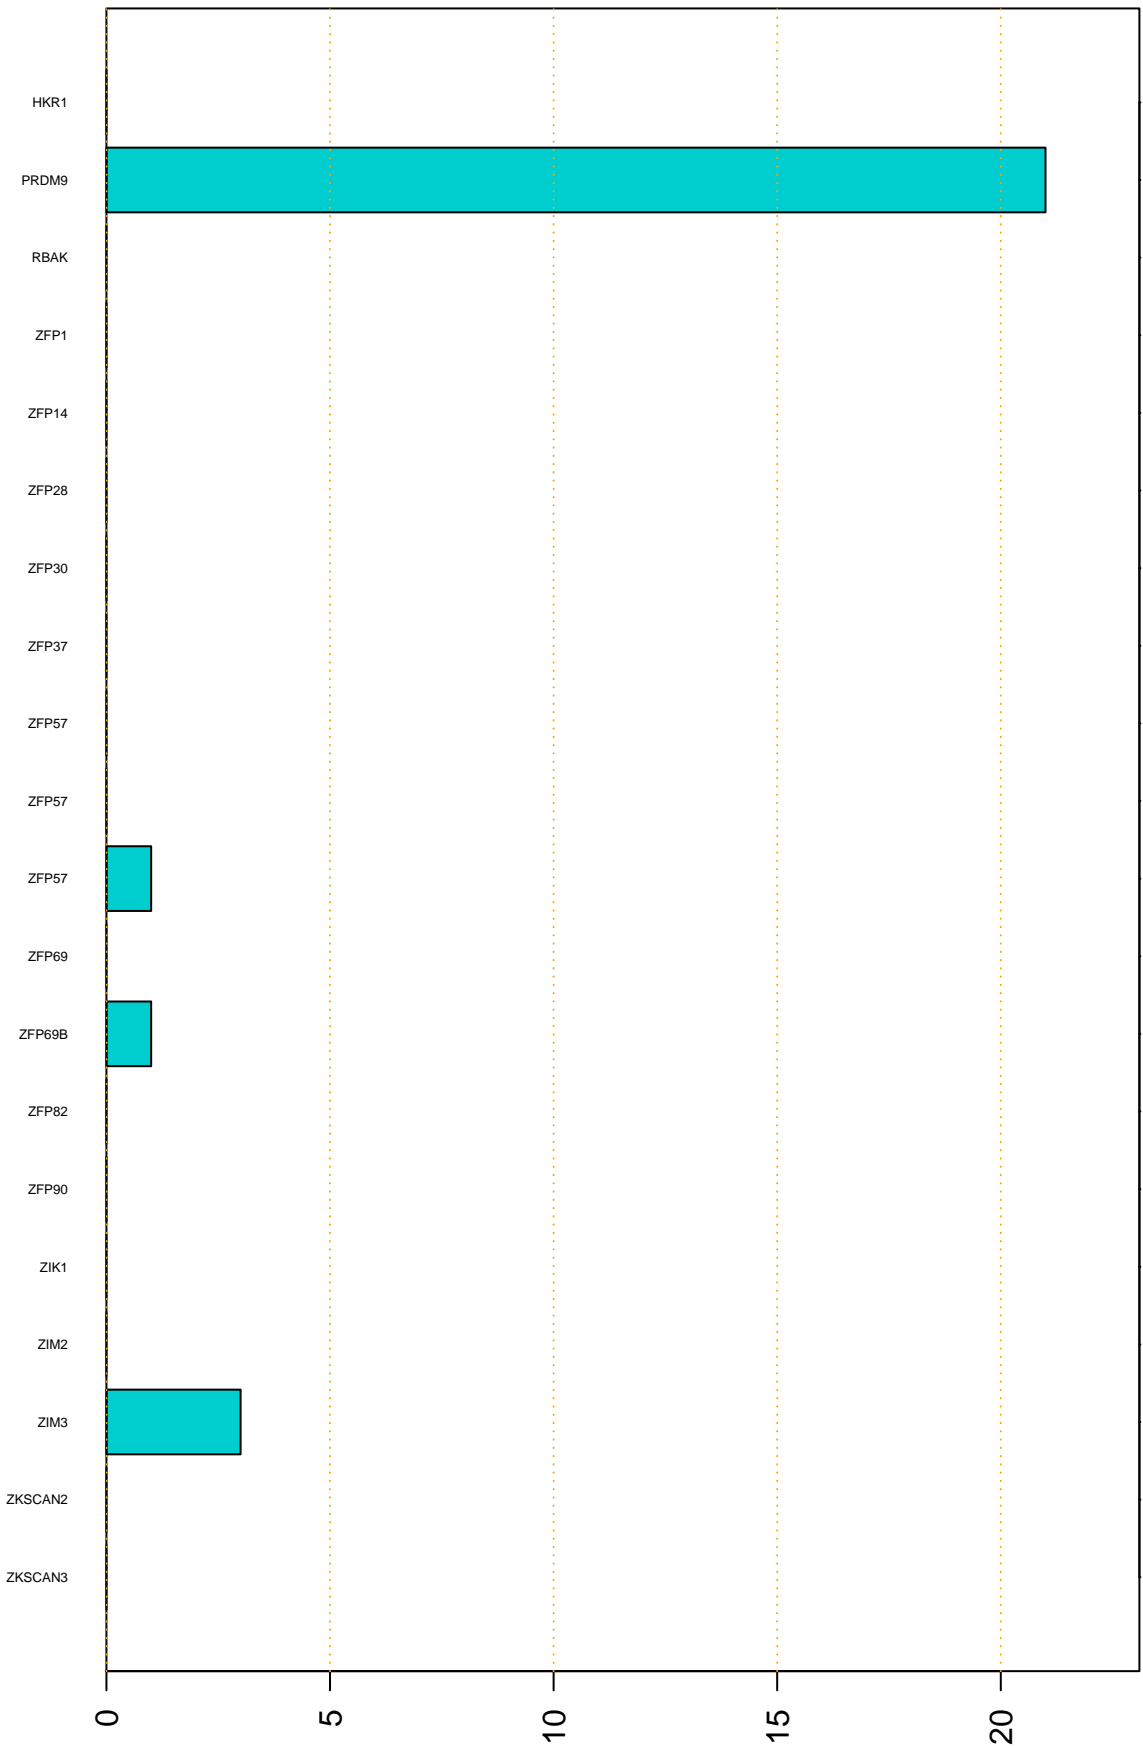

Enriched KZFP

#TE sfam with peak