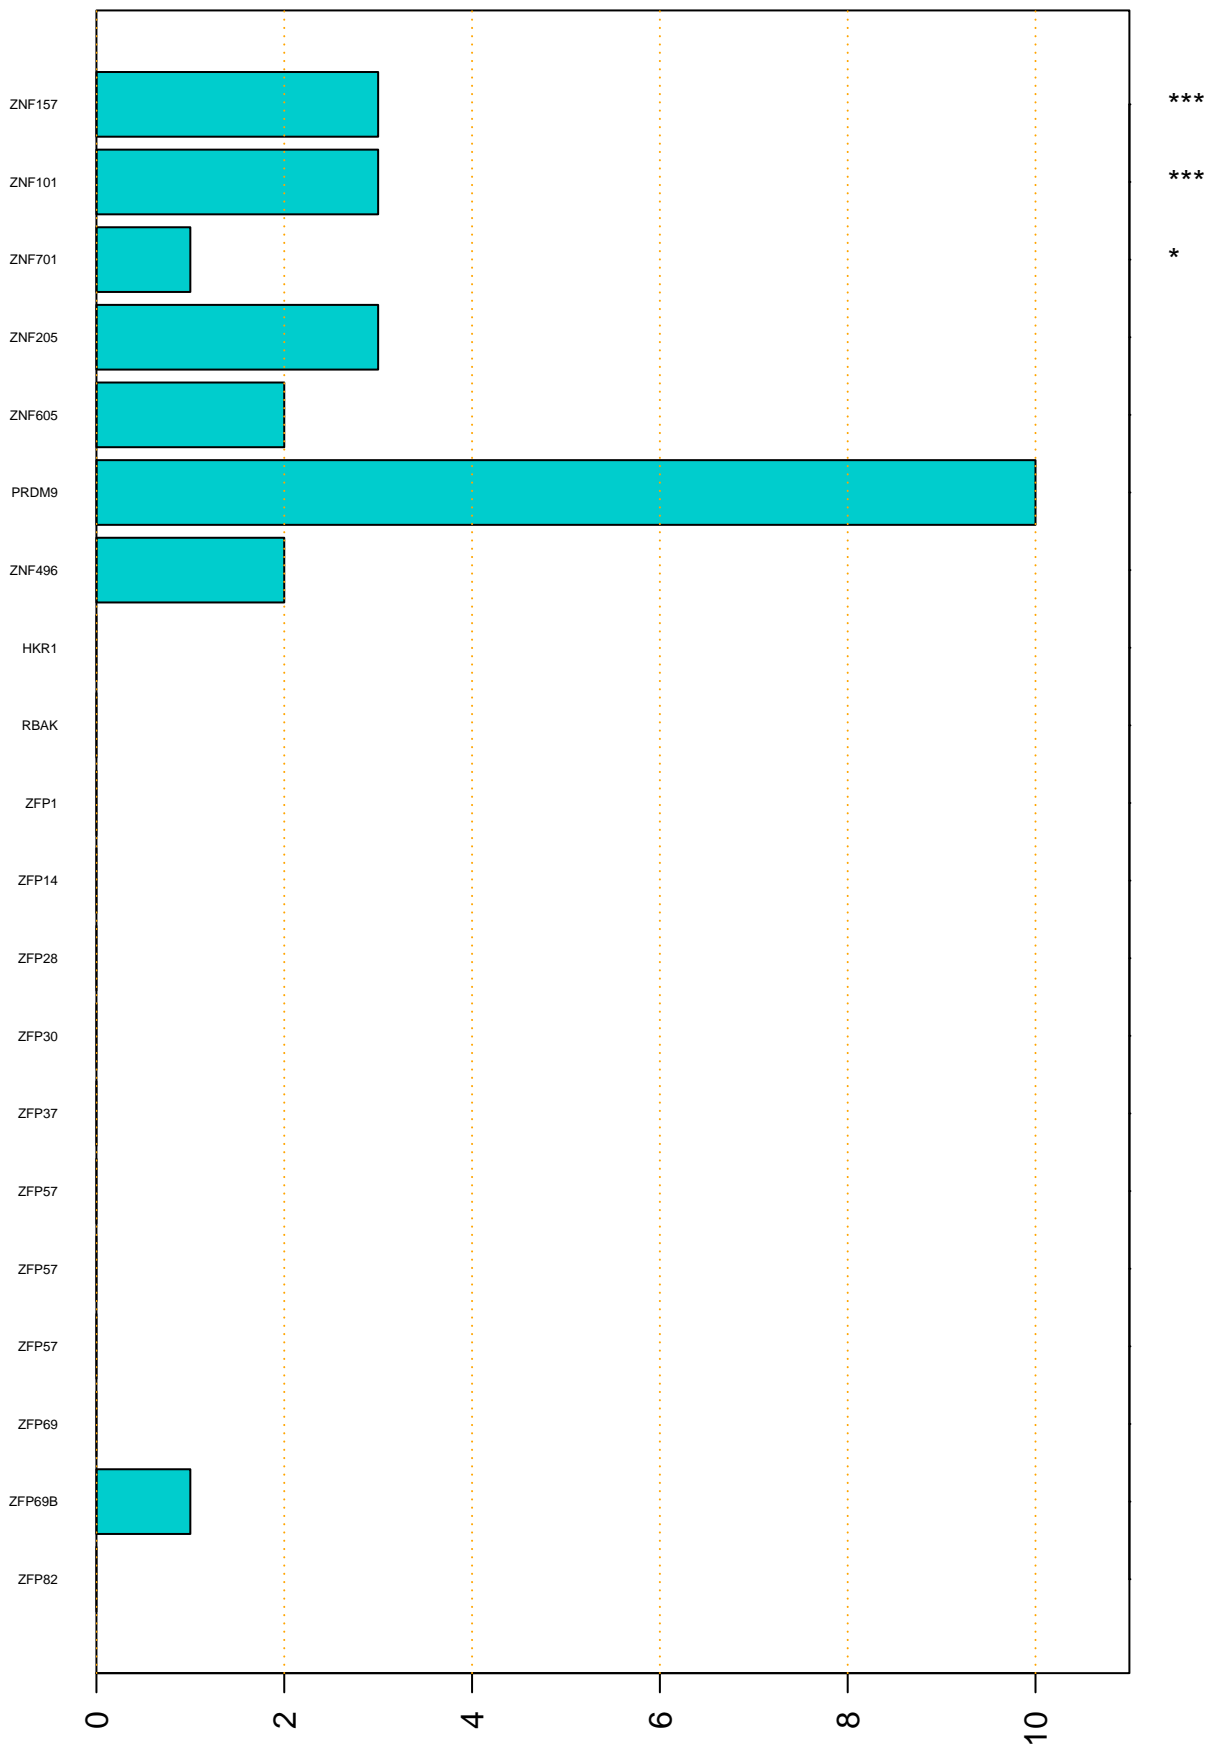

Enriched KZFP

#TE sfam with peak