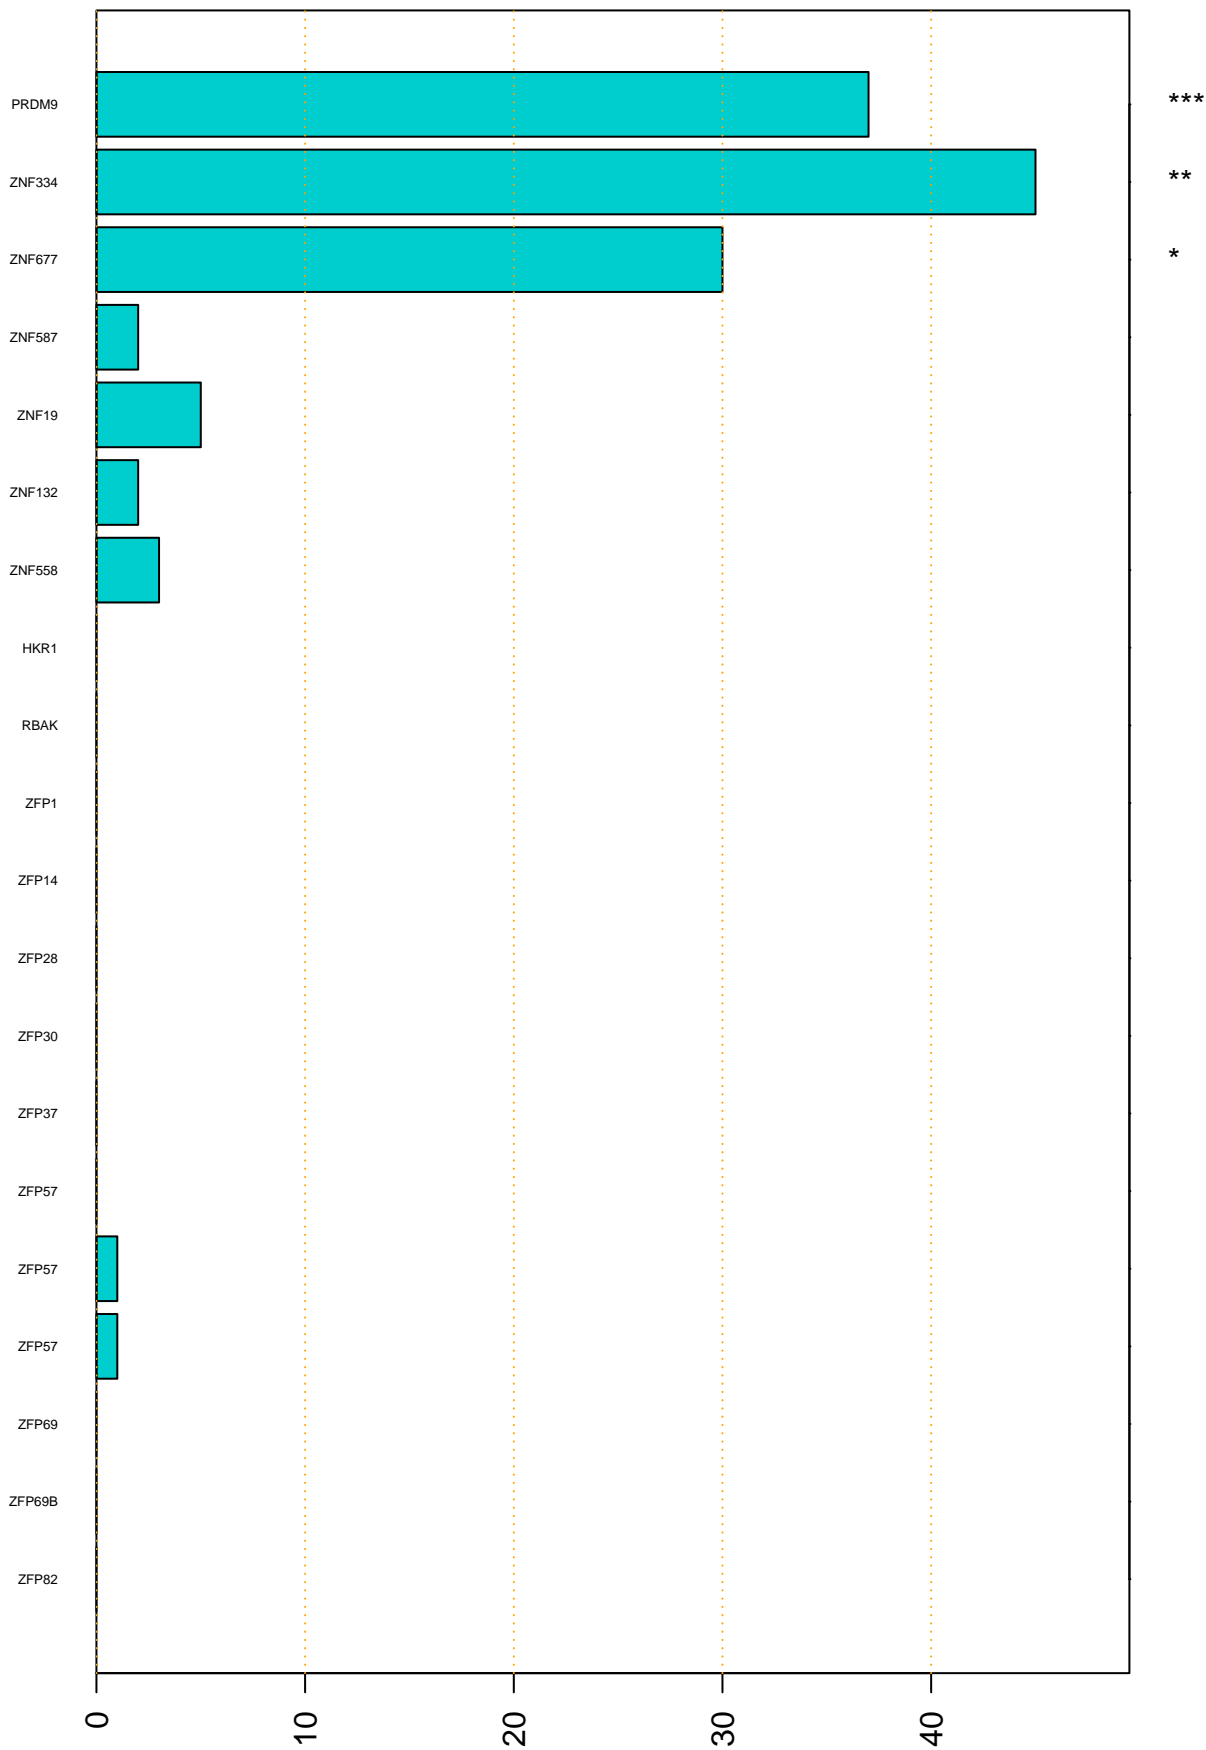

Enriched KZFP

#TE sfam with peak