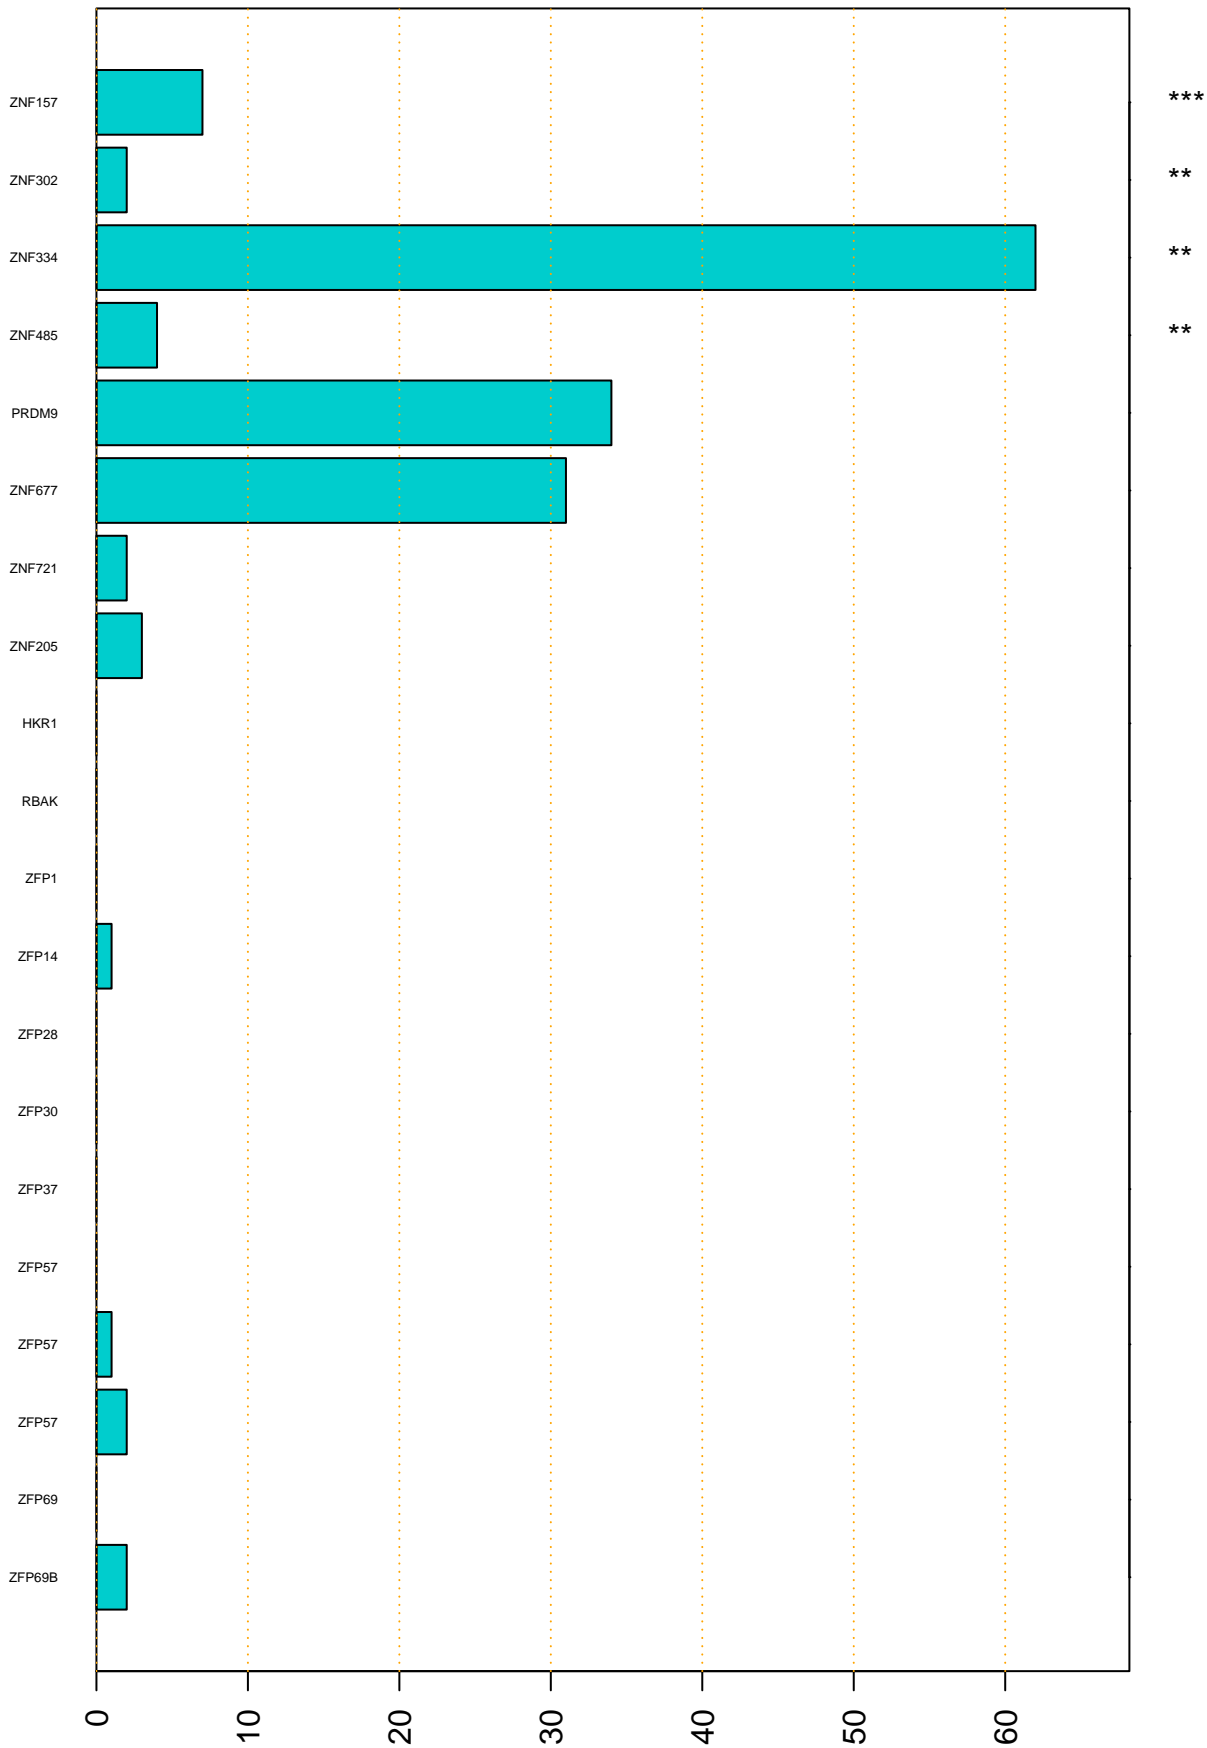

Enriched KZFP

#TE sfam with peak