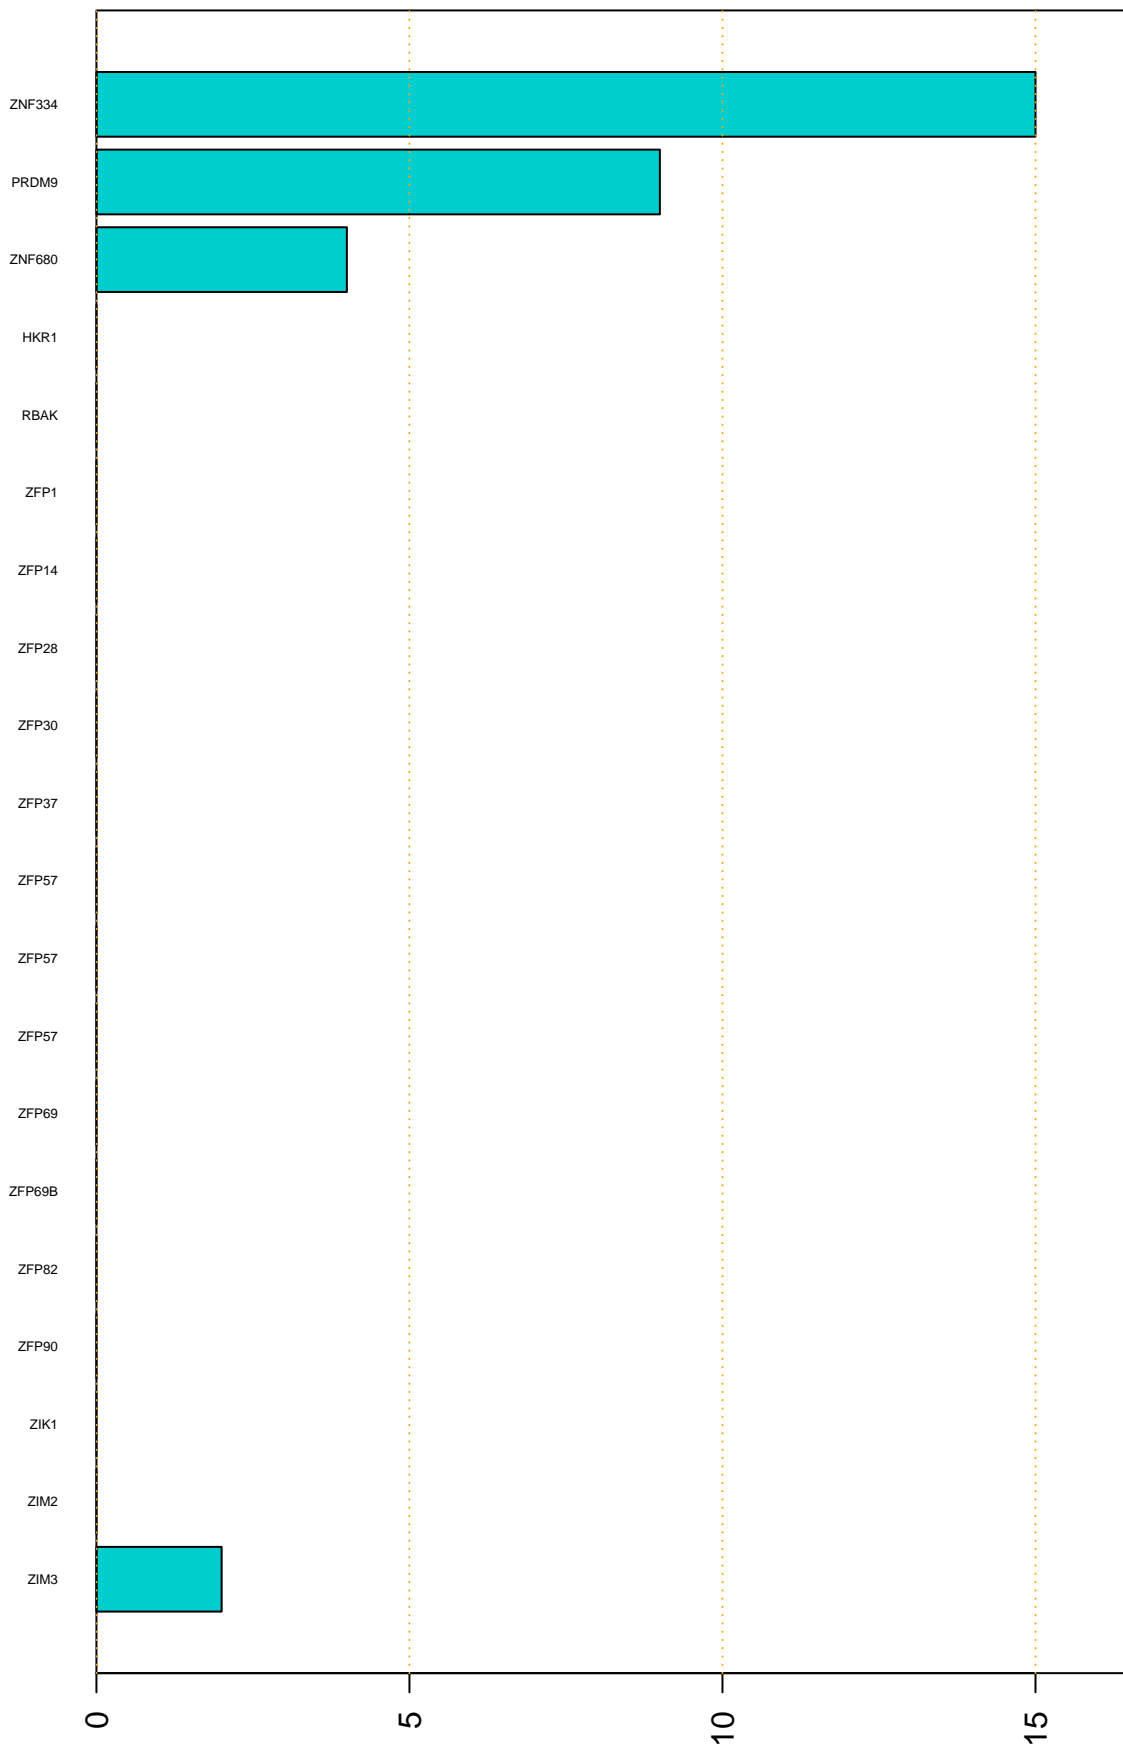

Enriched KZFP

#TE sfam with peak