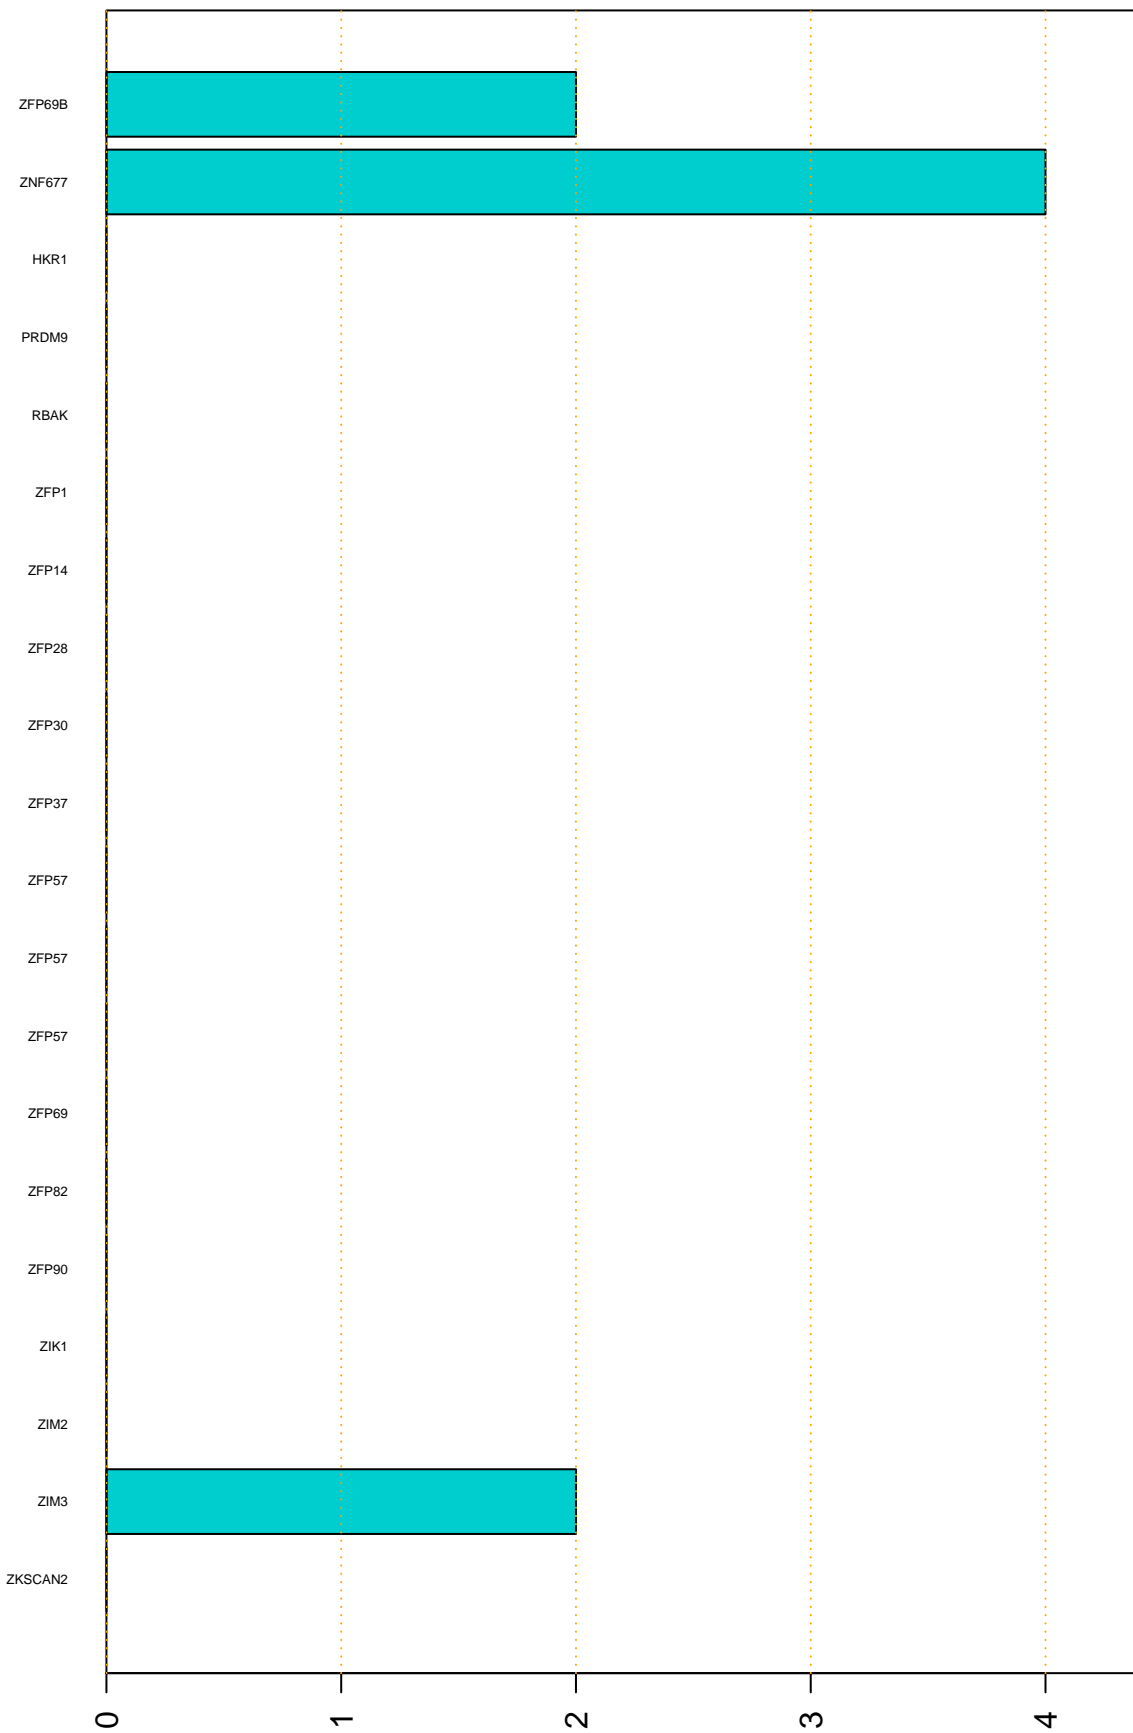

Enriched KZFP

#TE sfam with peak