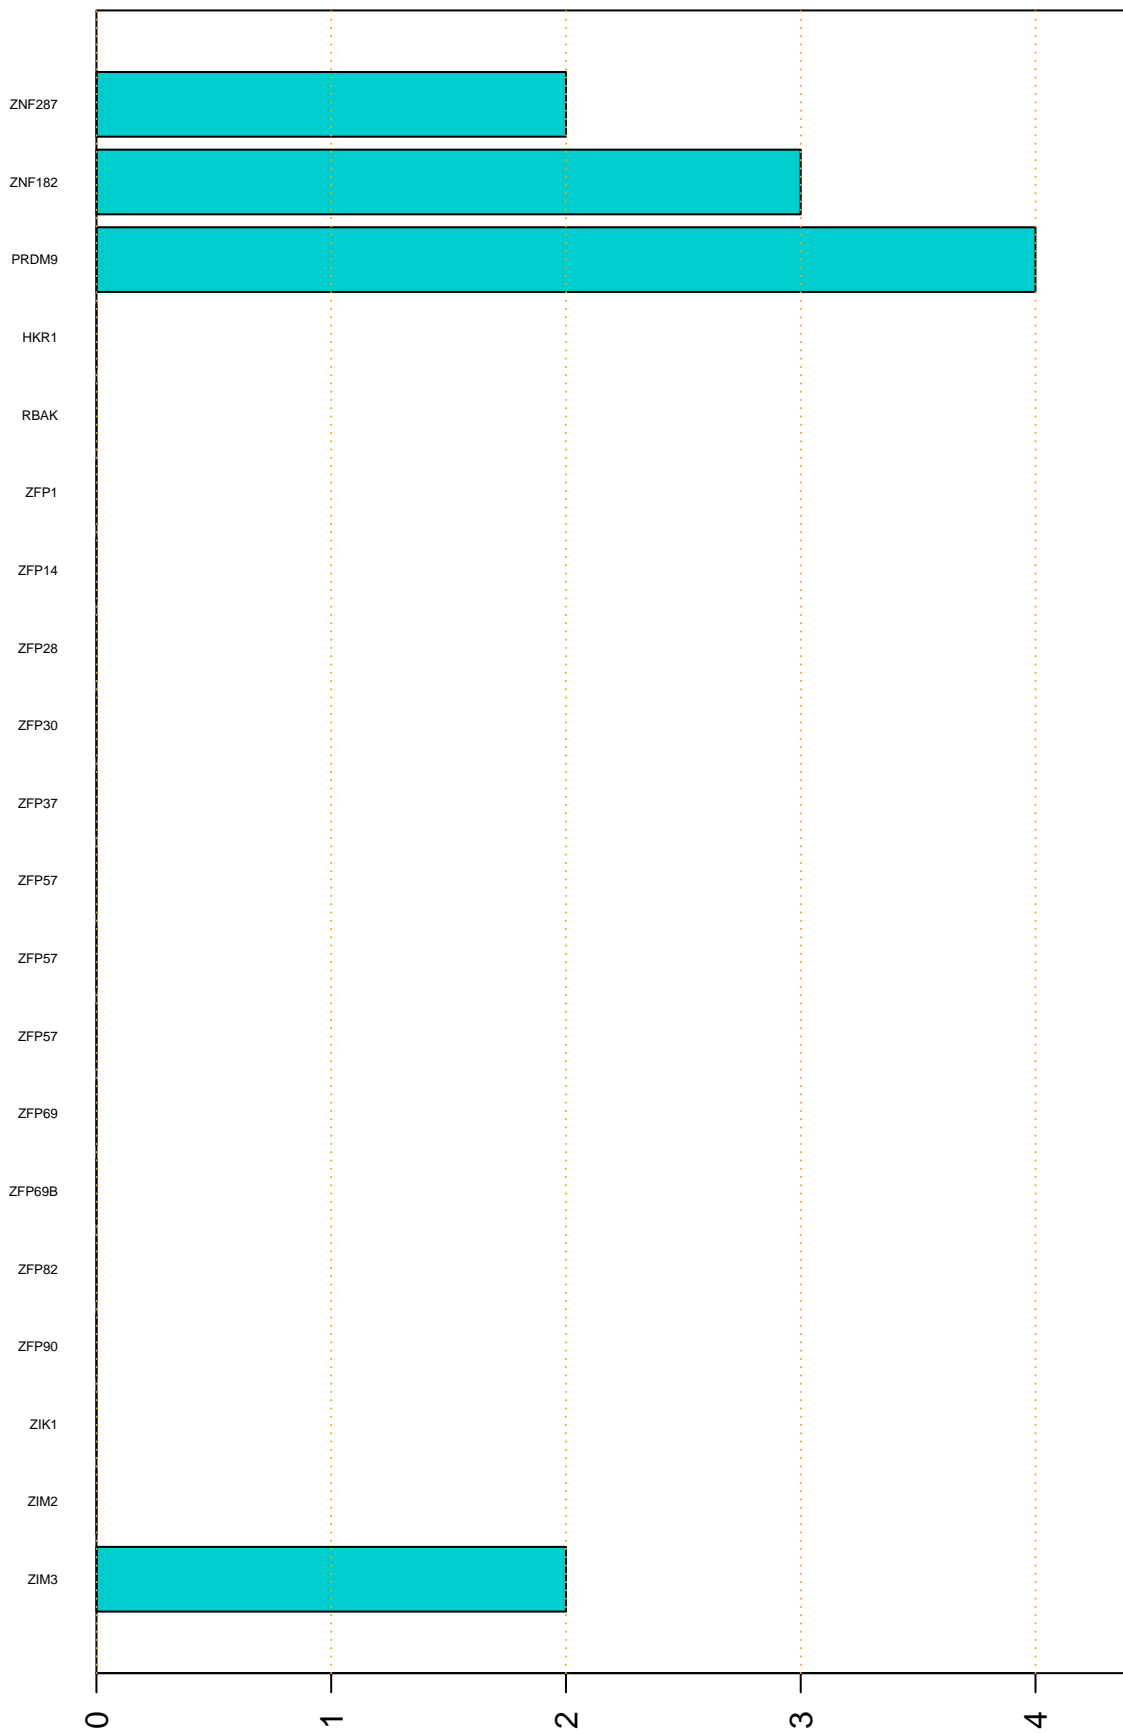

Enriched KZFP

#TE sfam with peak