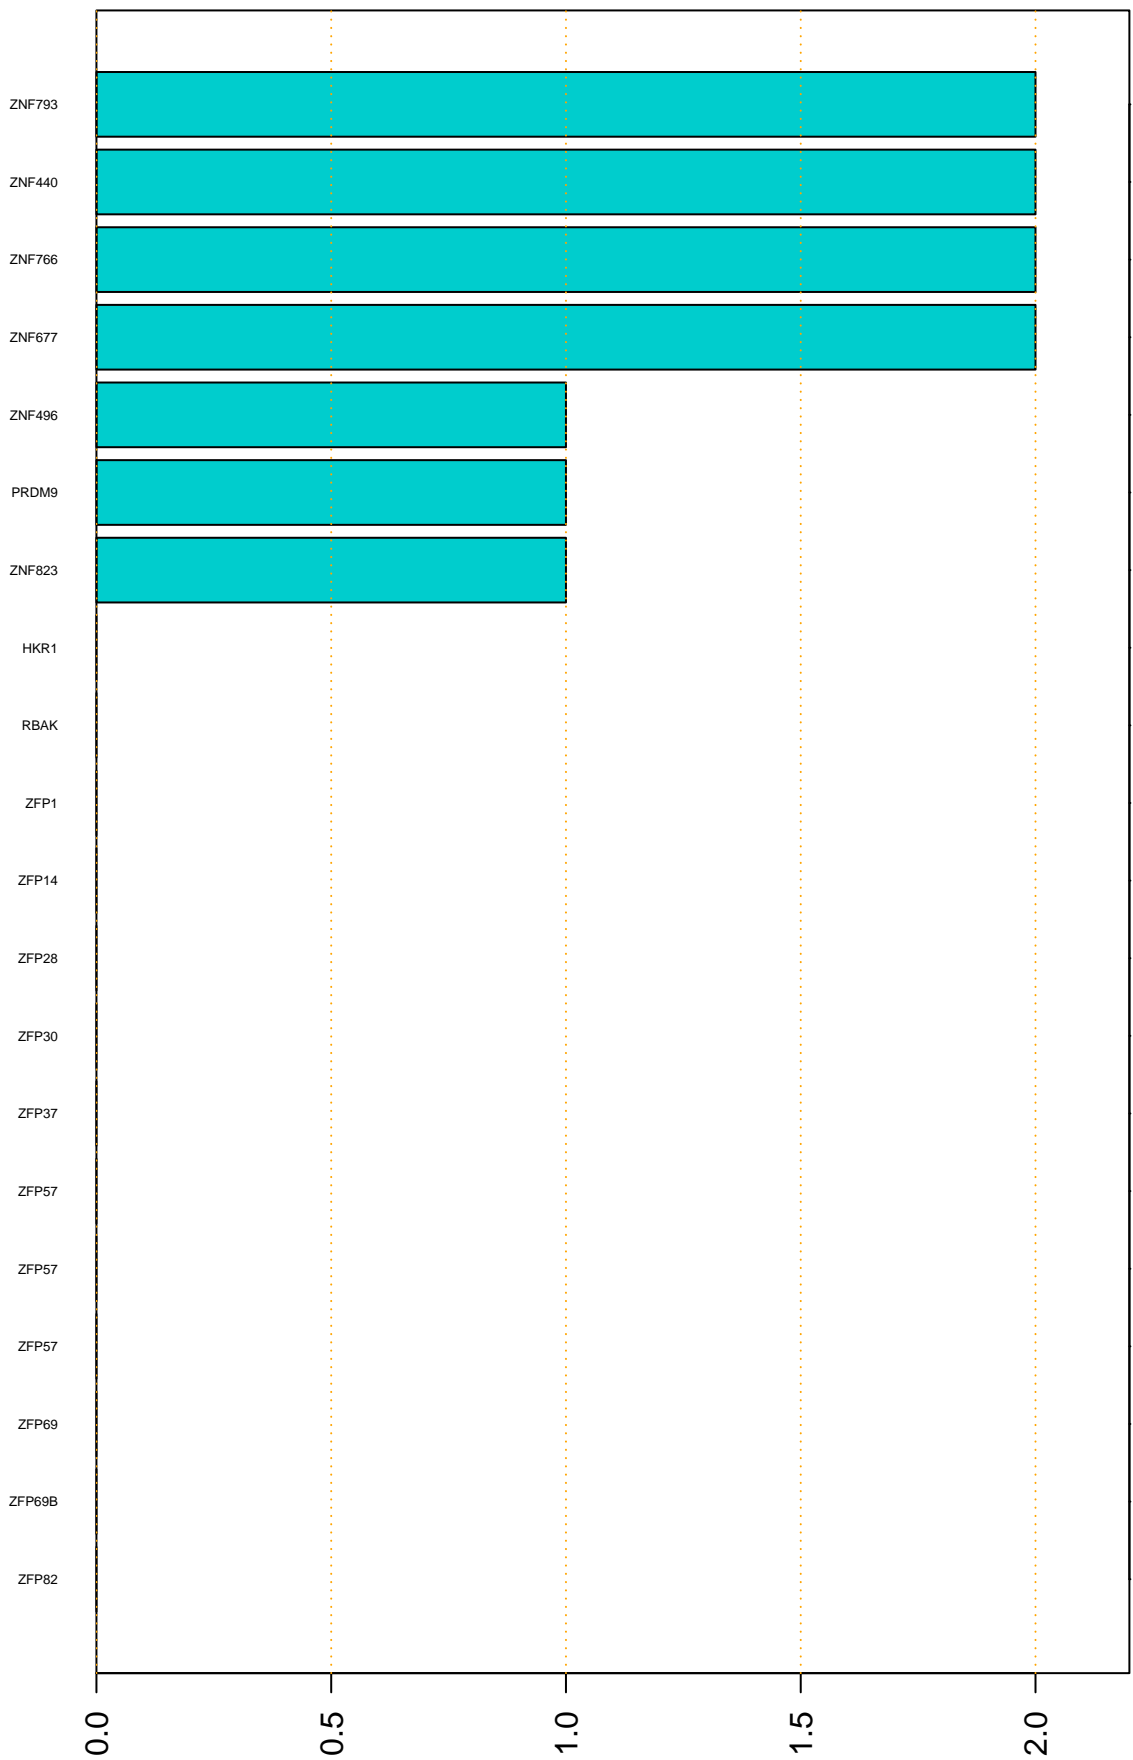

Enriched KZFP

#TE sfam with peak