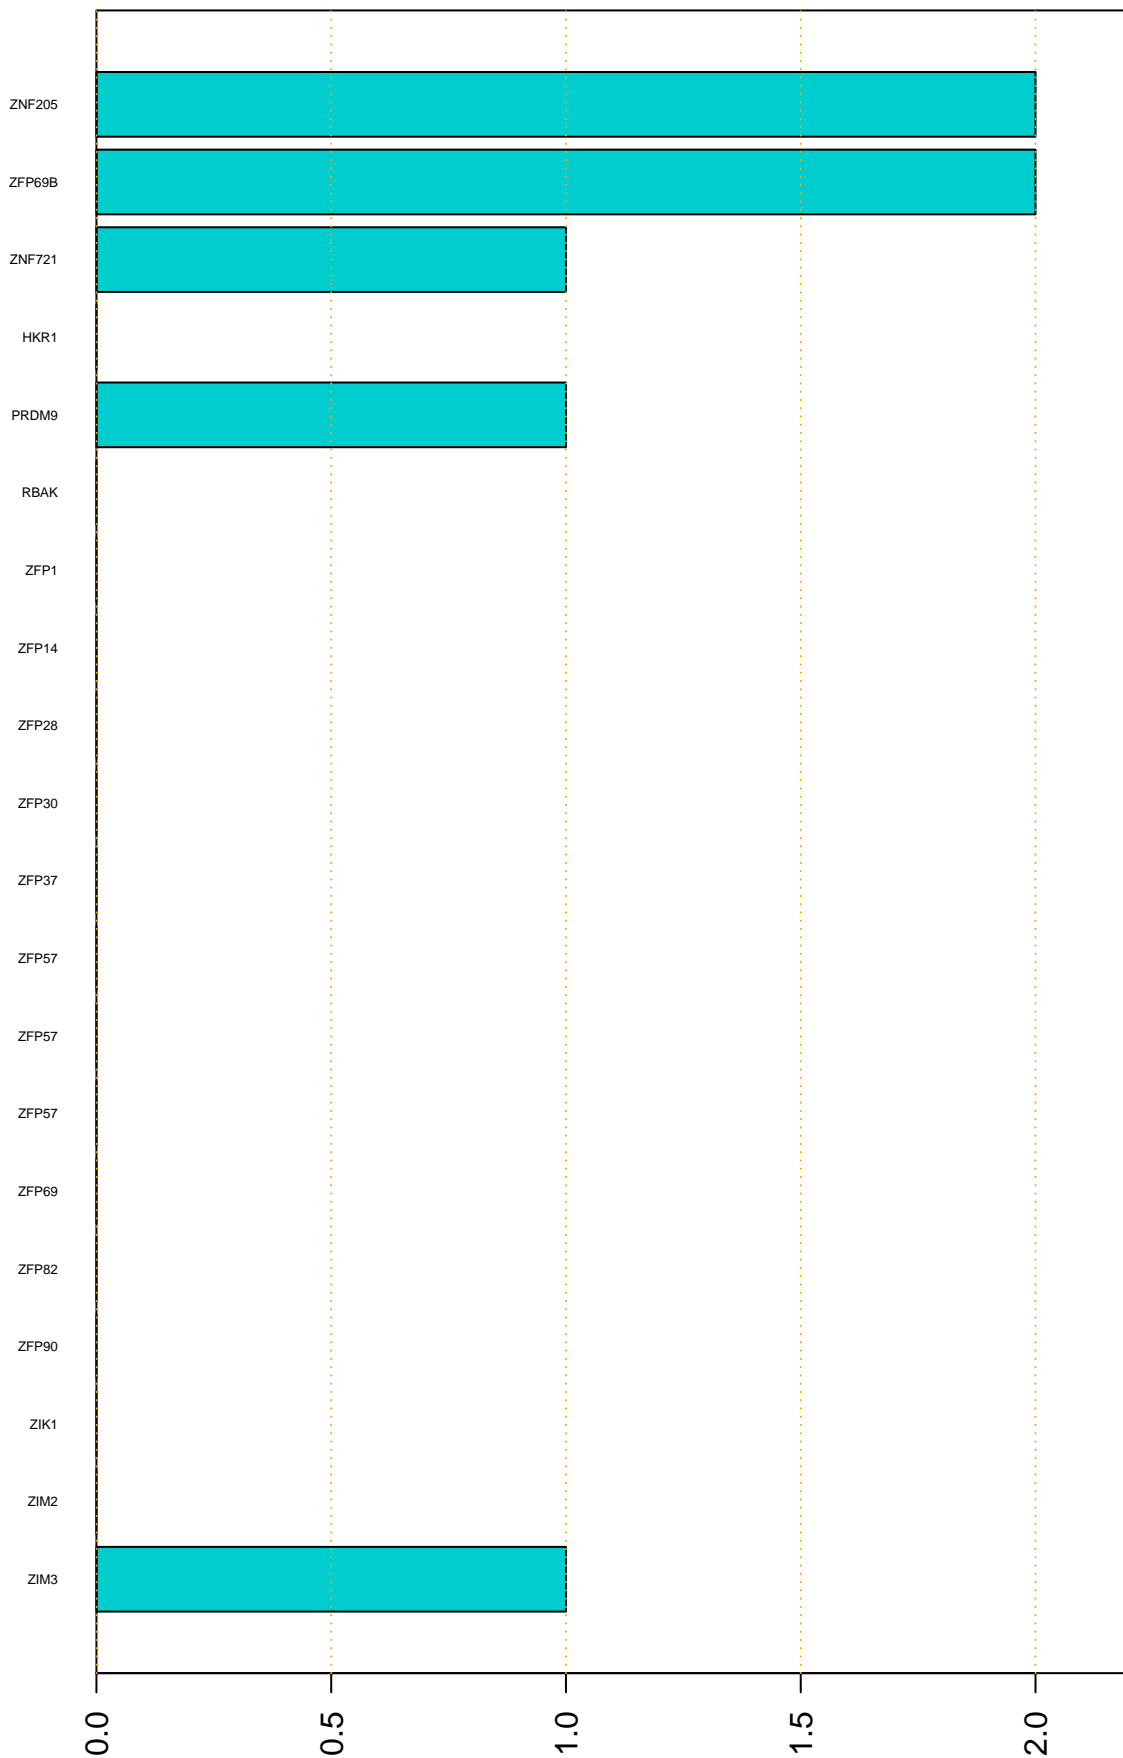

Enriched KZFP

#TE sfam with peak