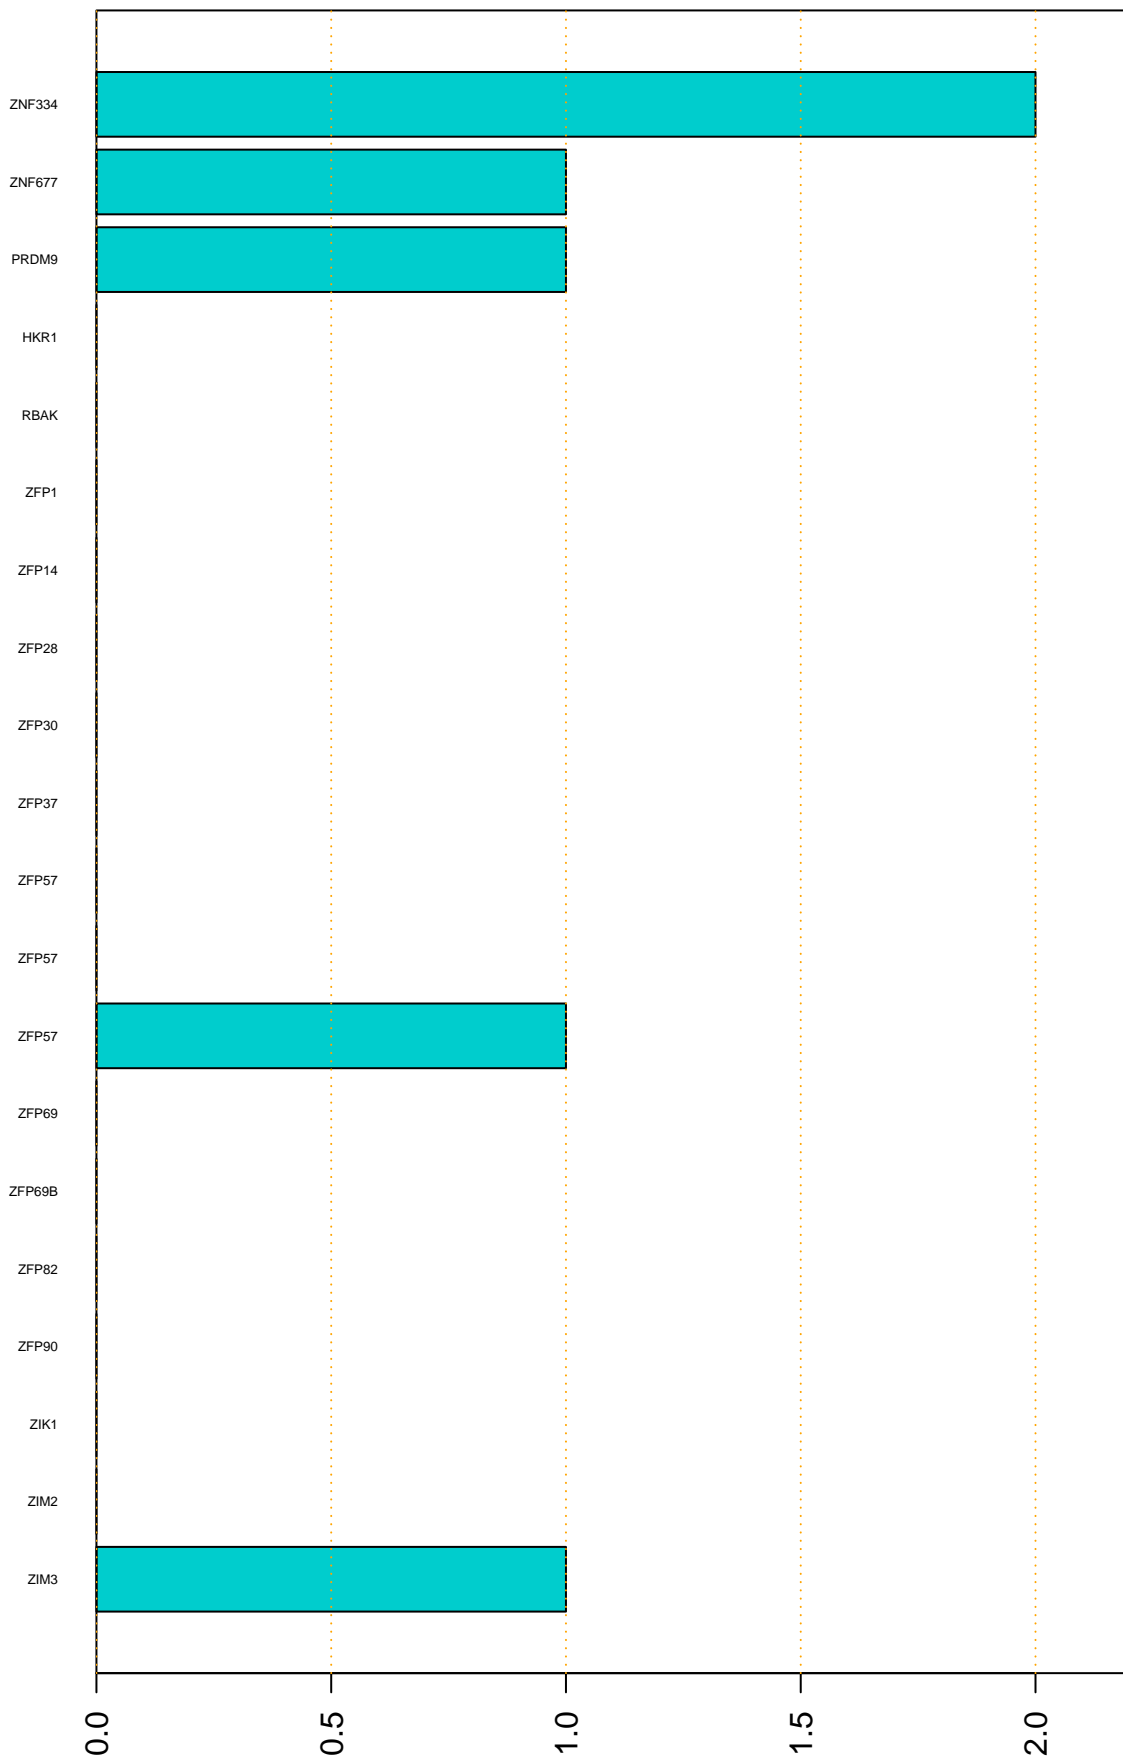

Enriched KZFP

#TE sfam with peak