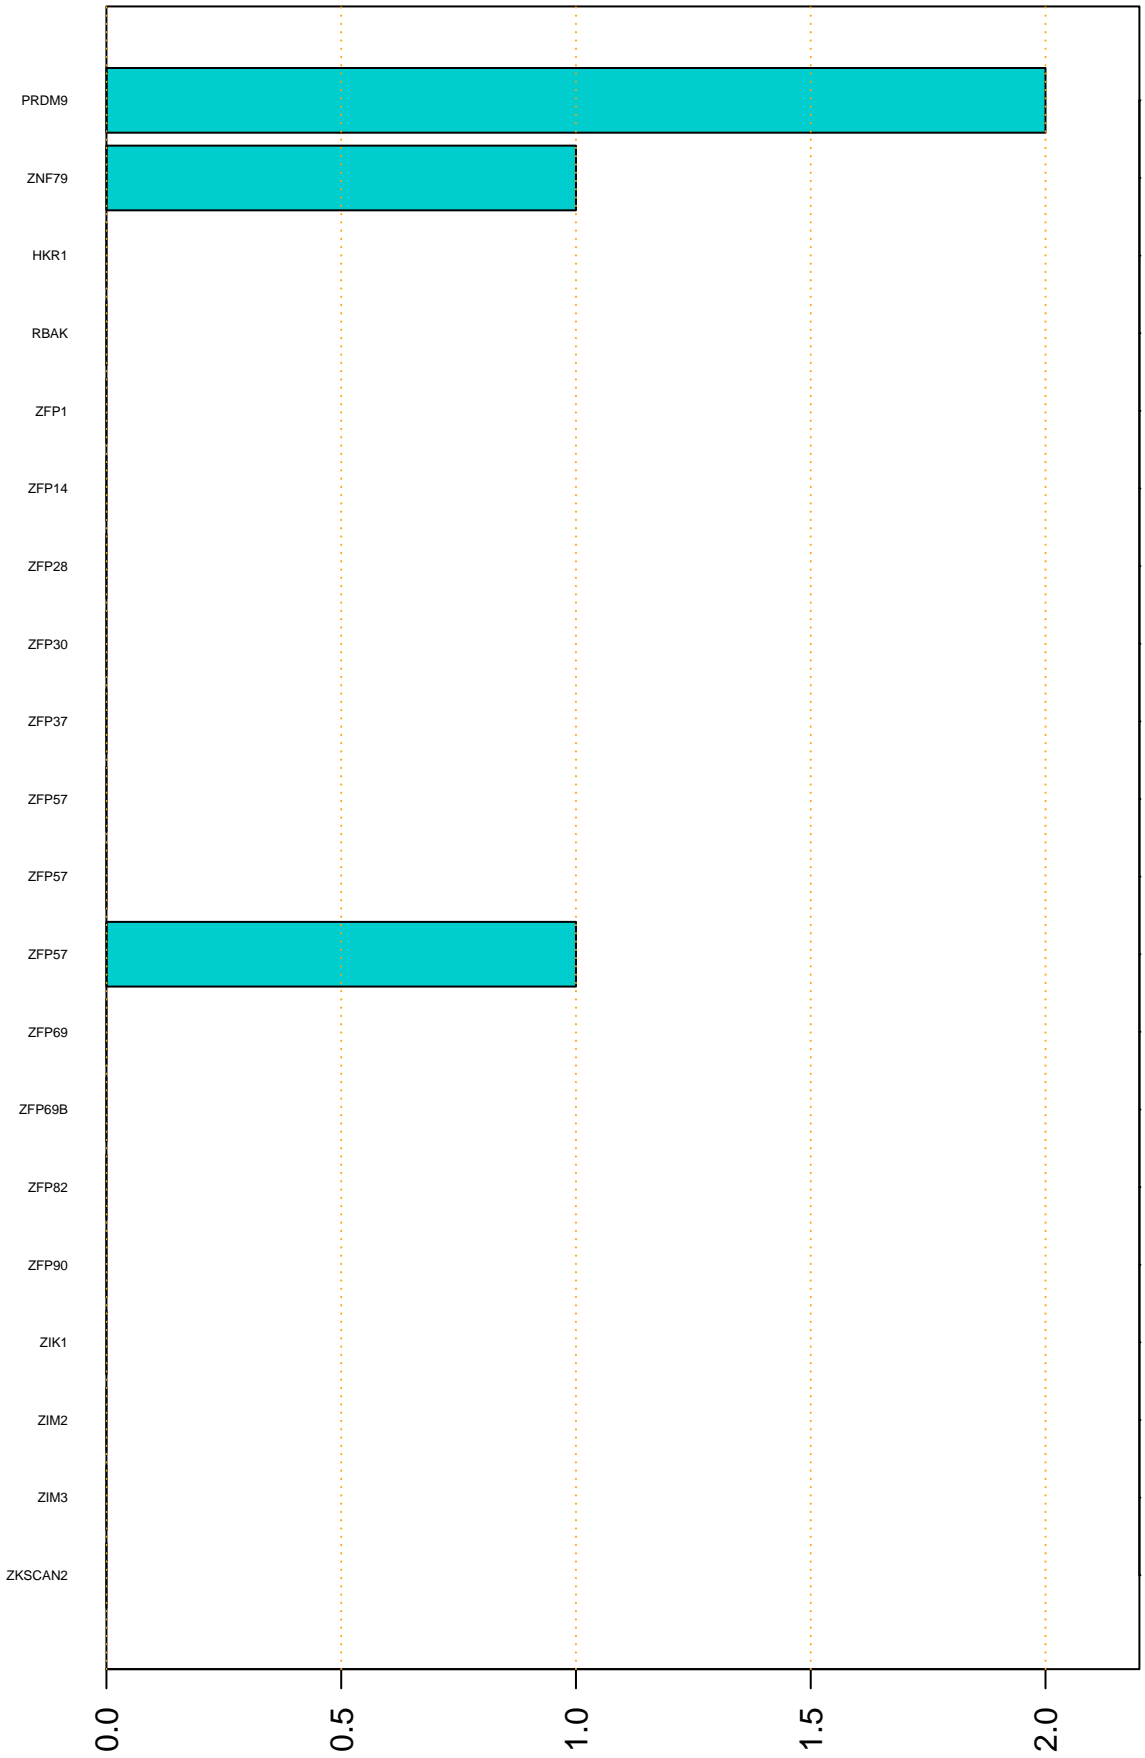

Enriched KZFP

#TE sfam with peak