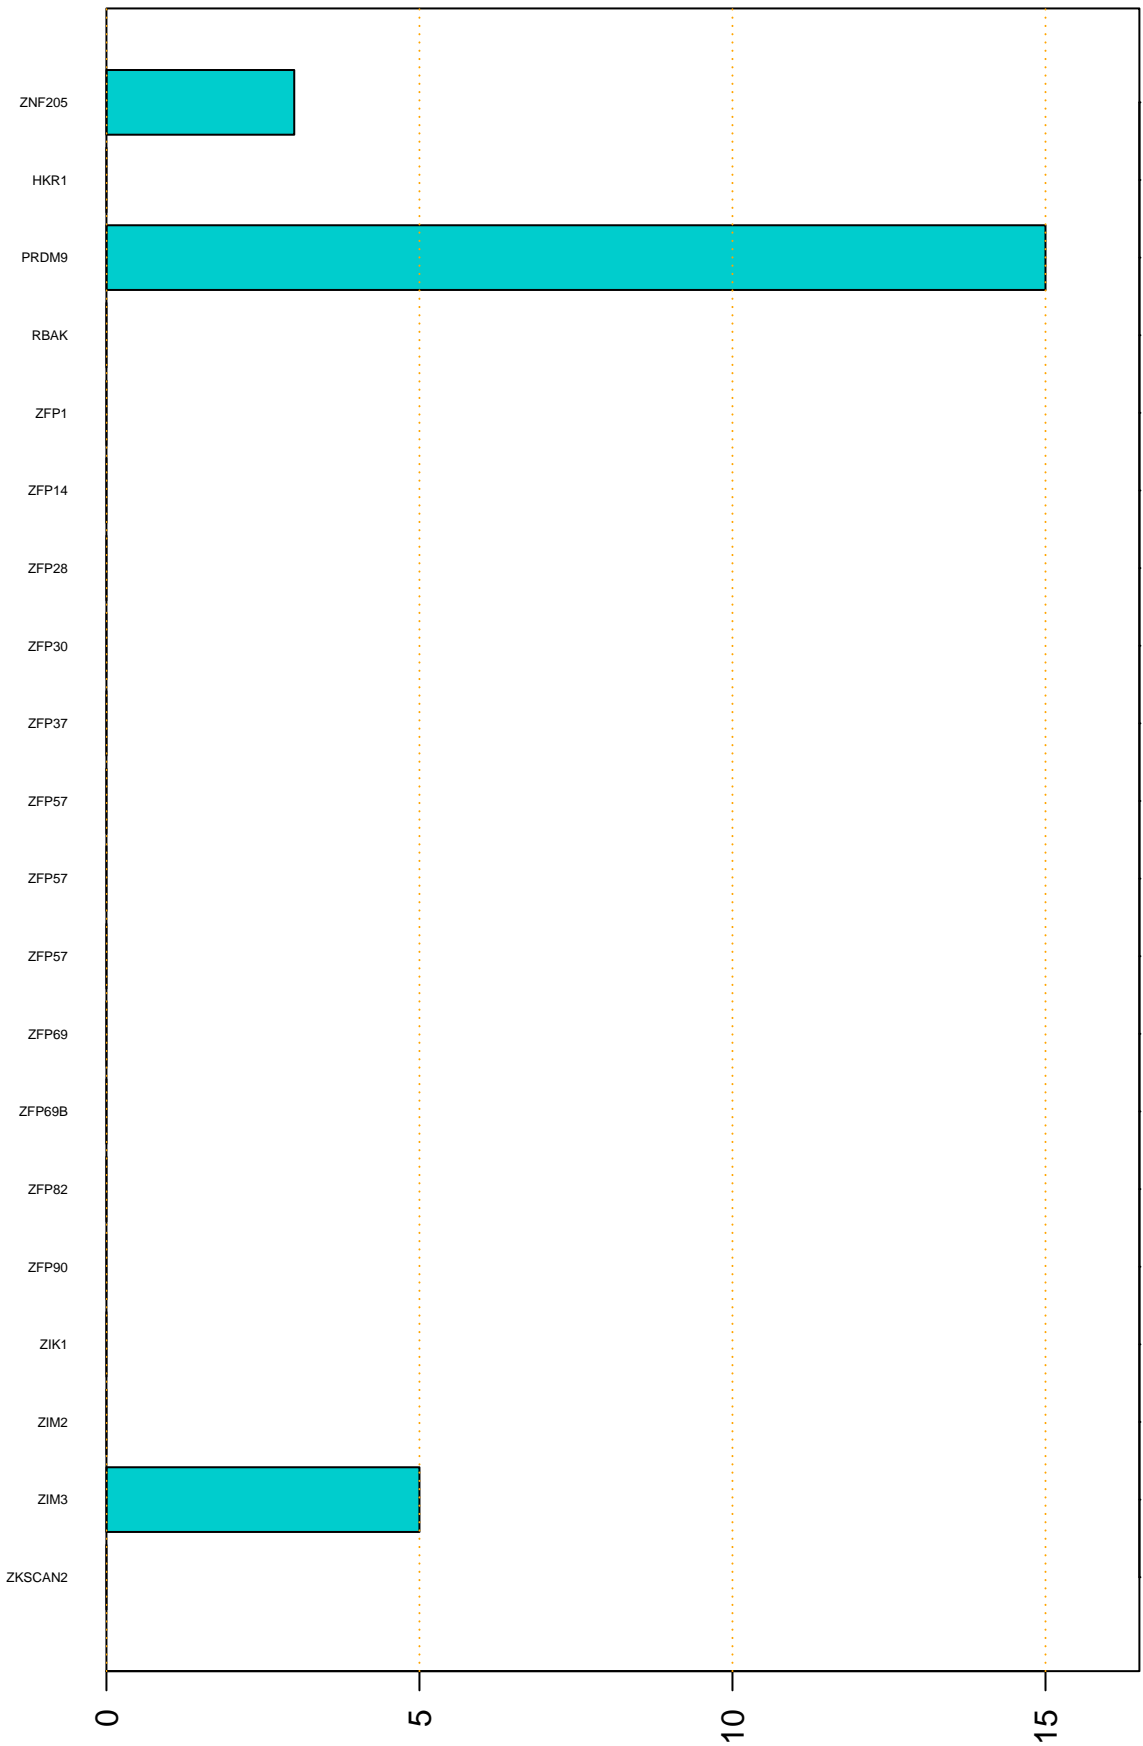

Enriched KZFP

#TE sfam with peak