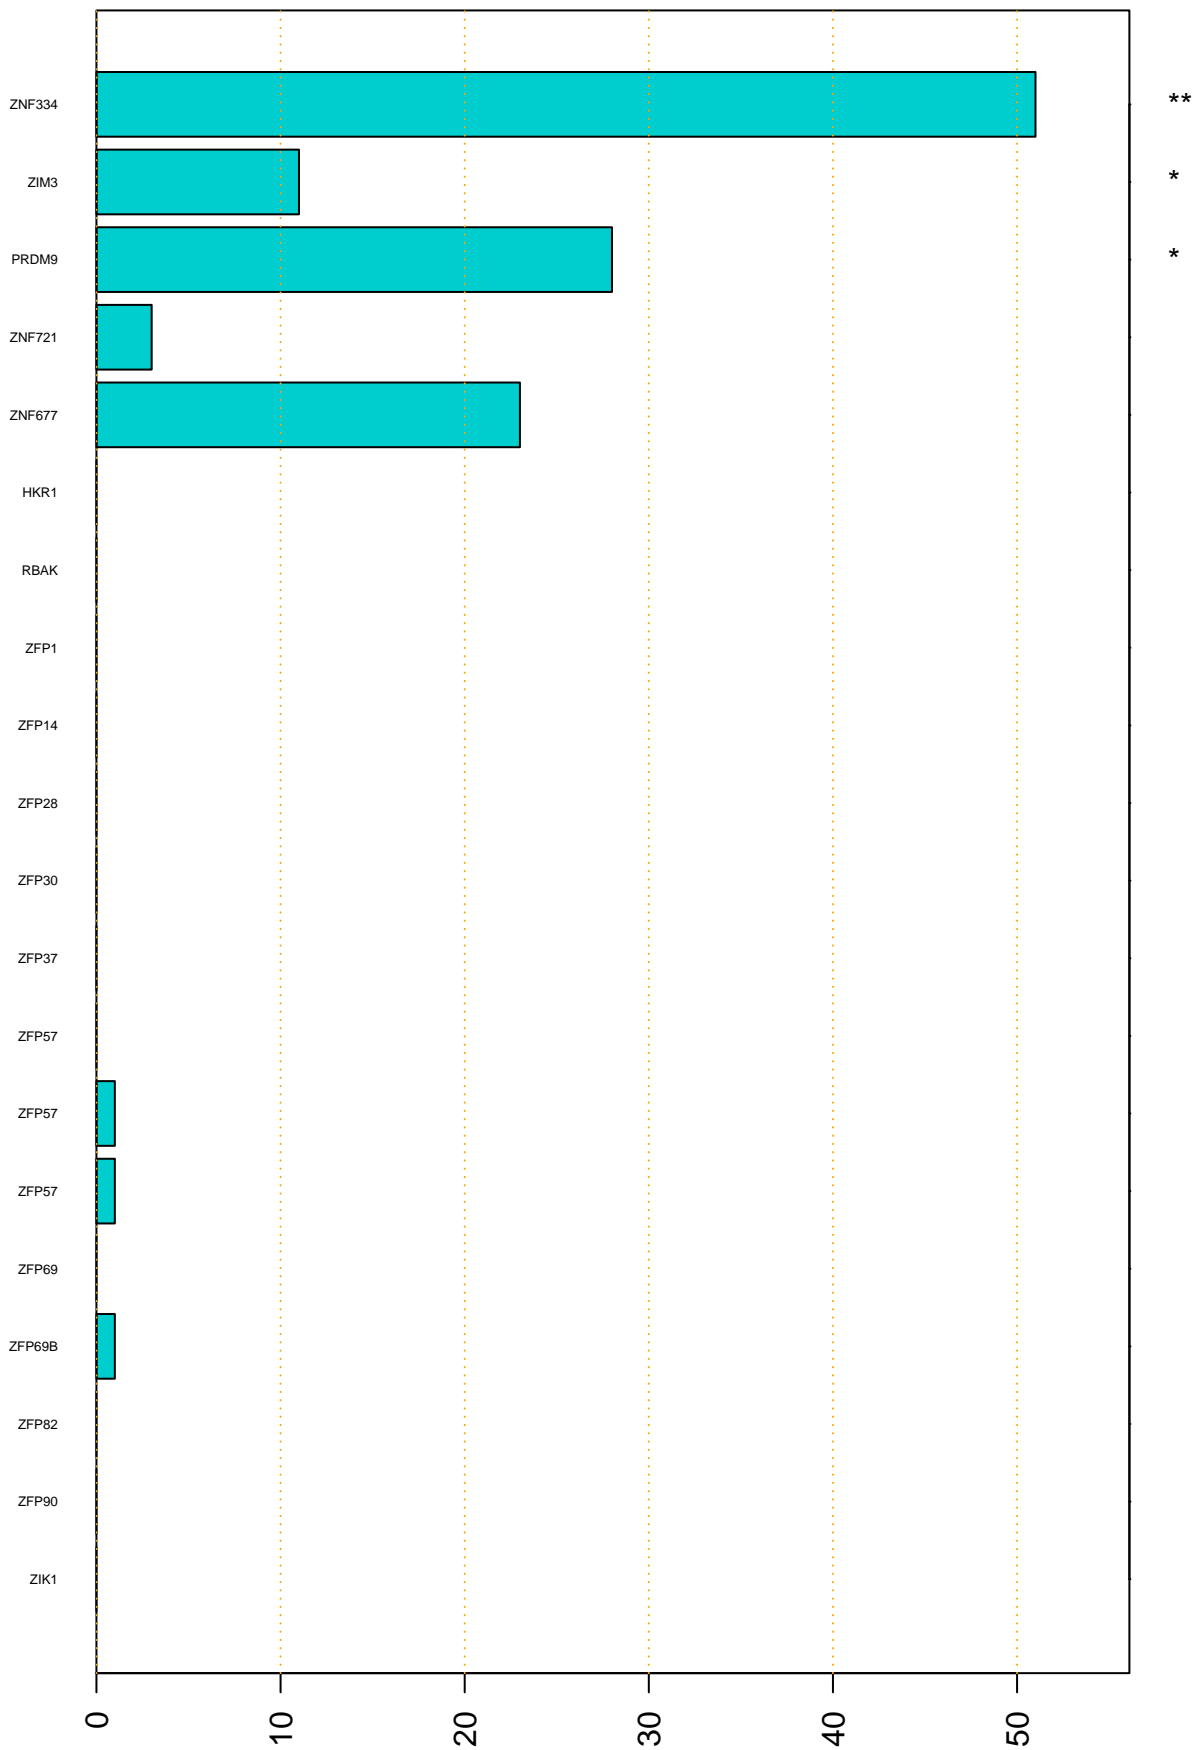

Enriched KZFP

#TE sfam with peak