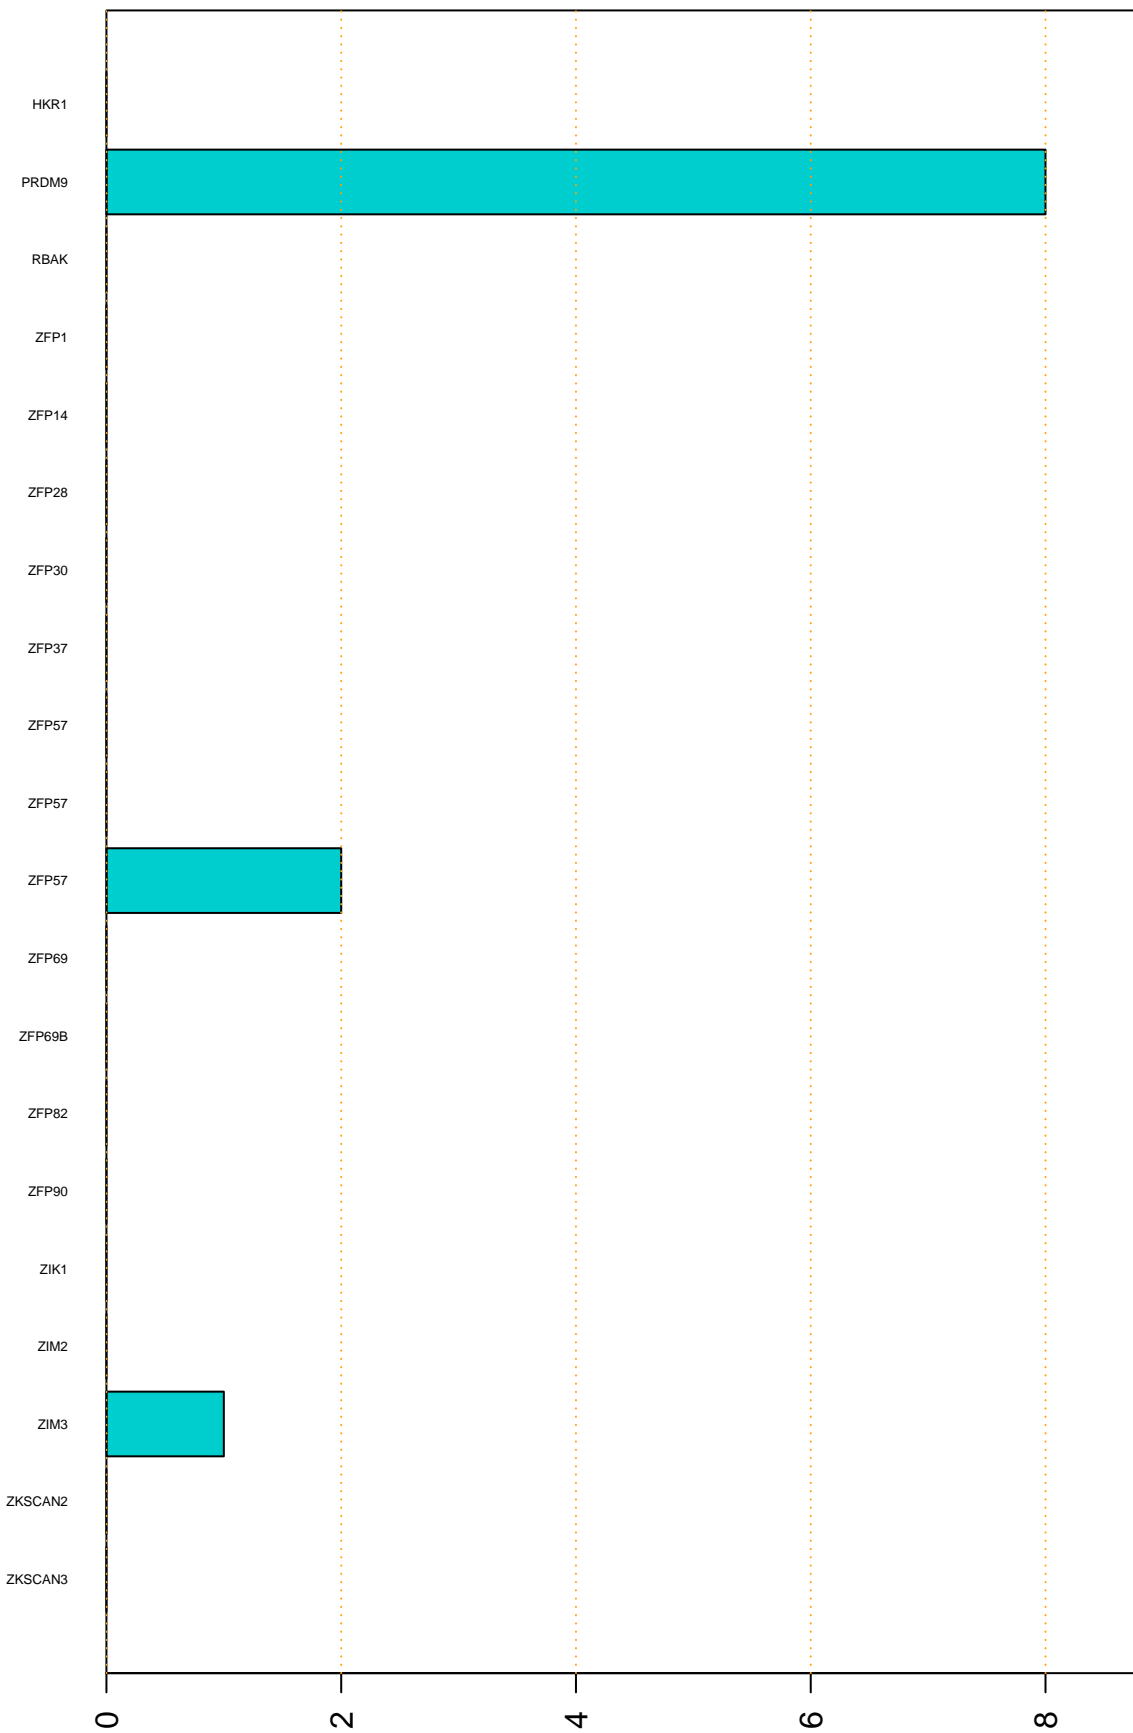

Enriched KZFP

#TE sfam with peak