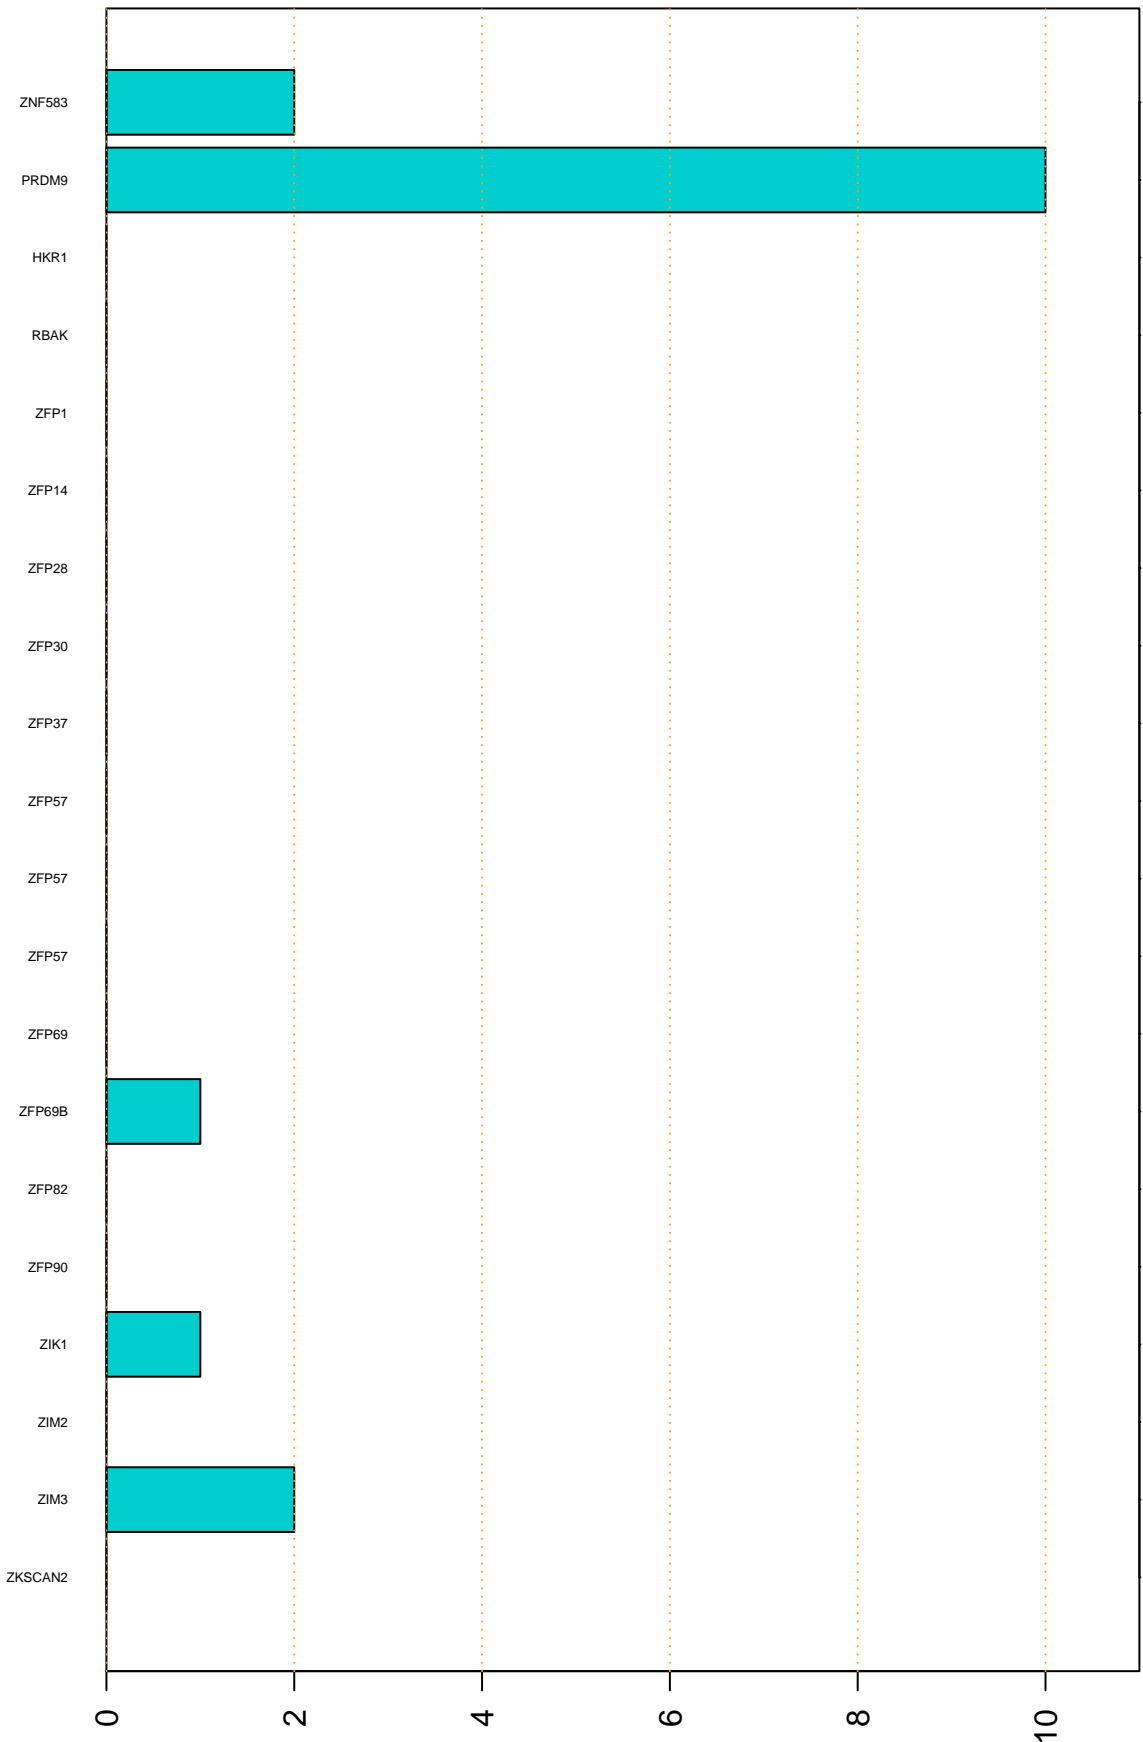

Enriched KZFP

#TE sfam with peak