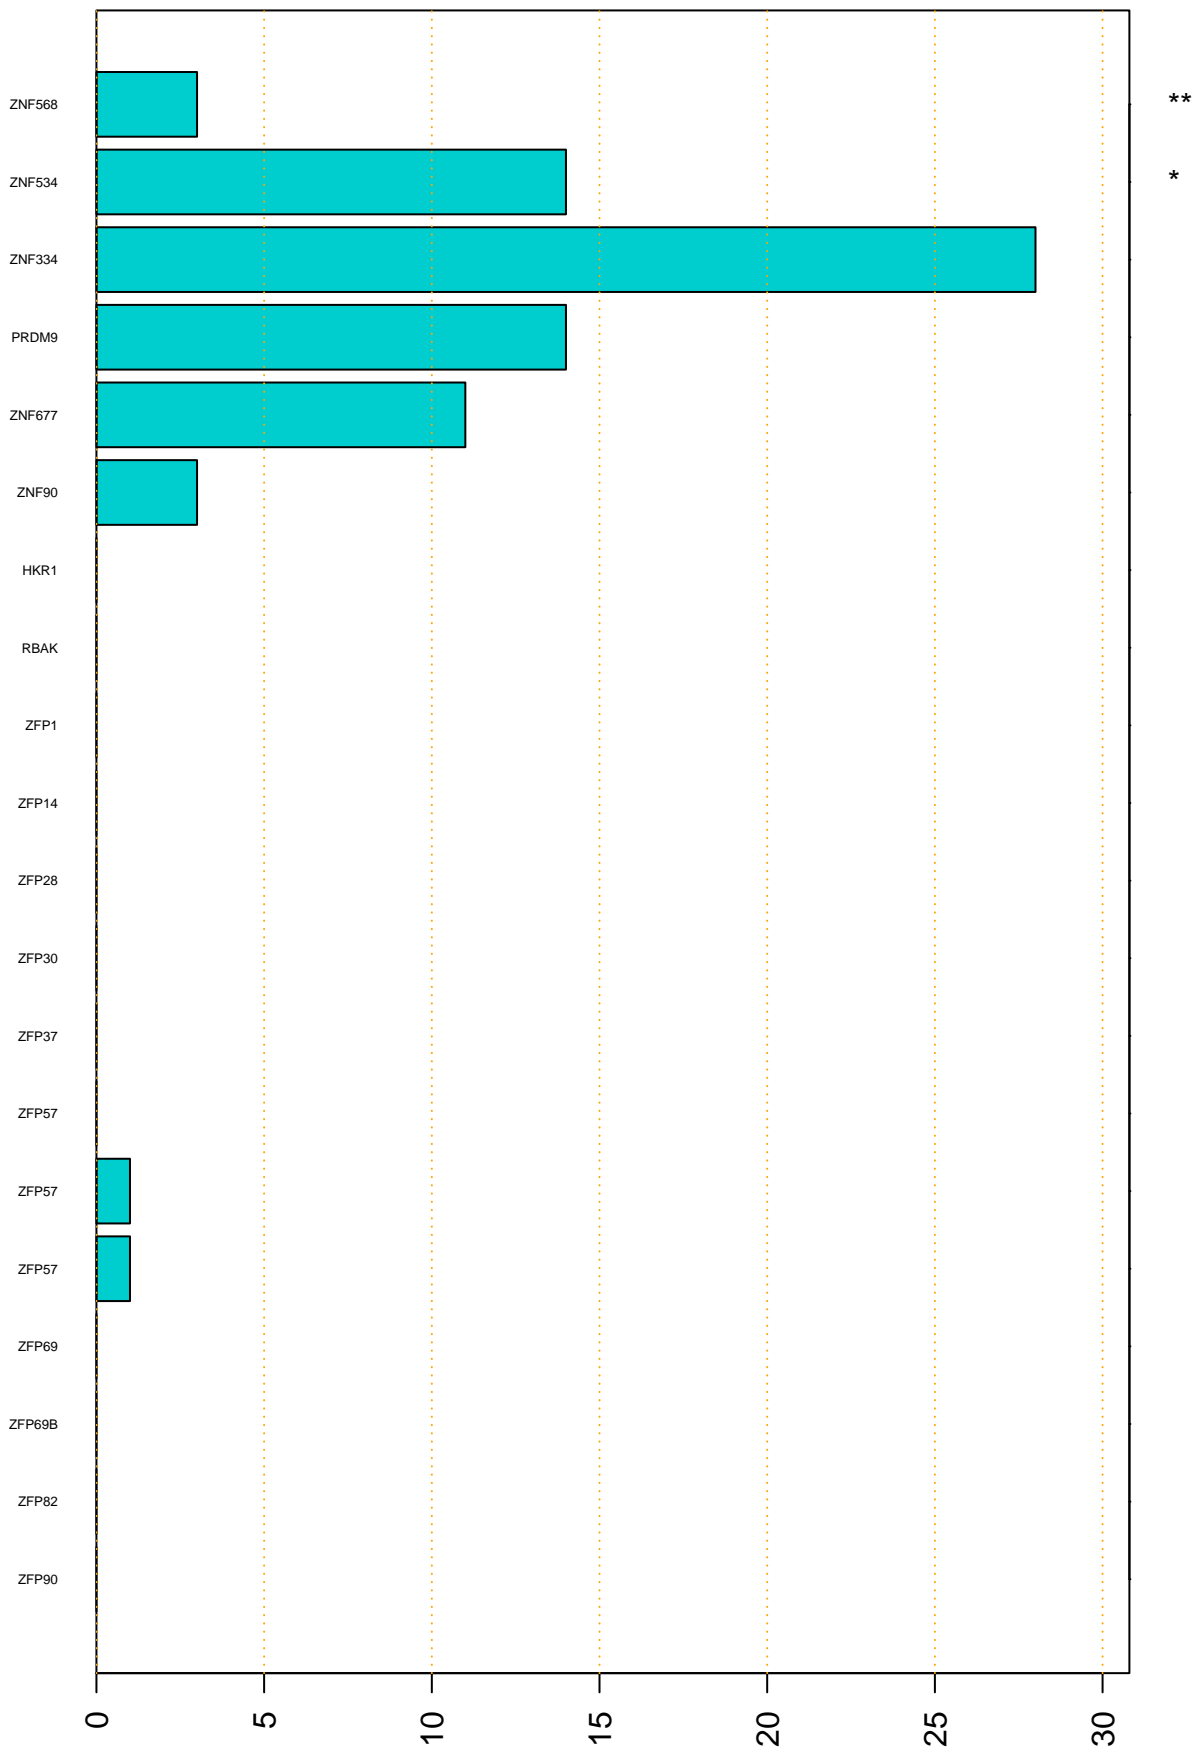

Enriched KZFP

#TE sfam with peak