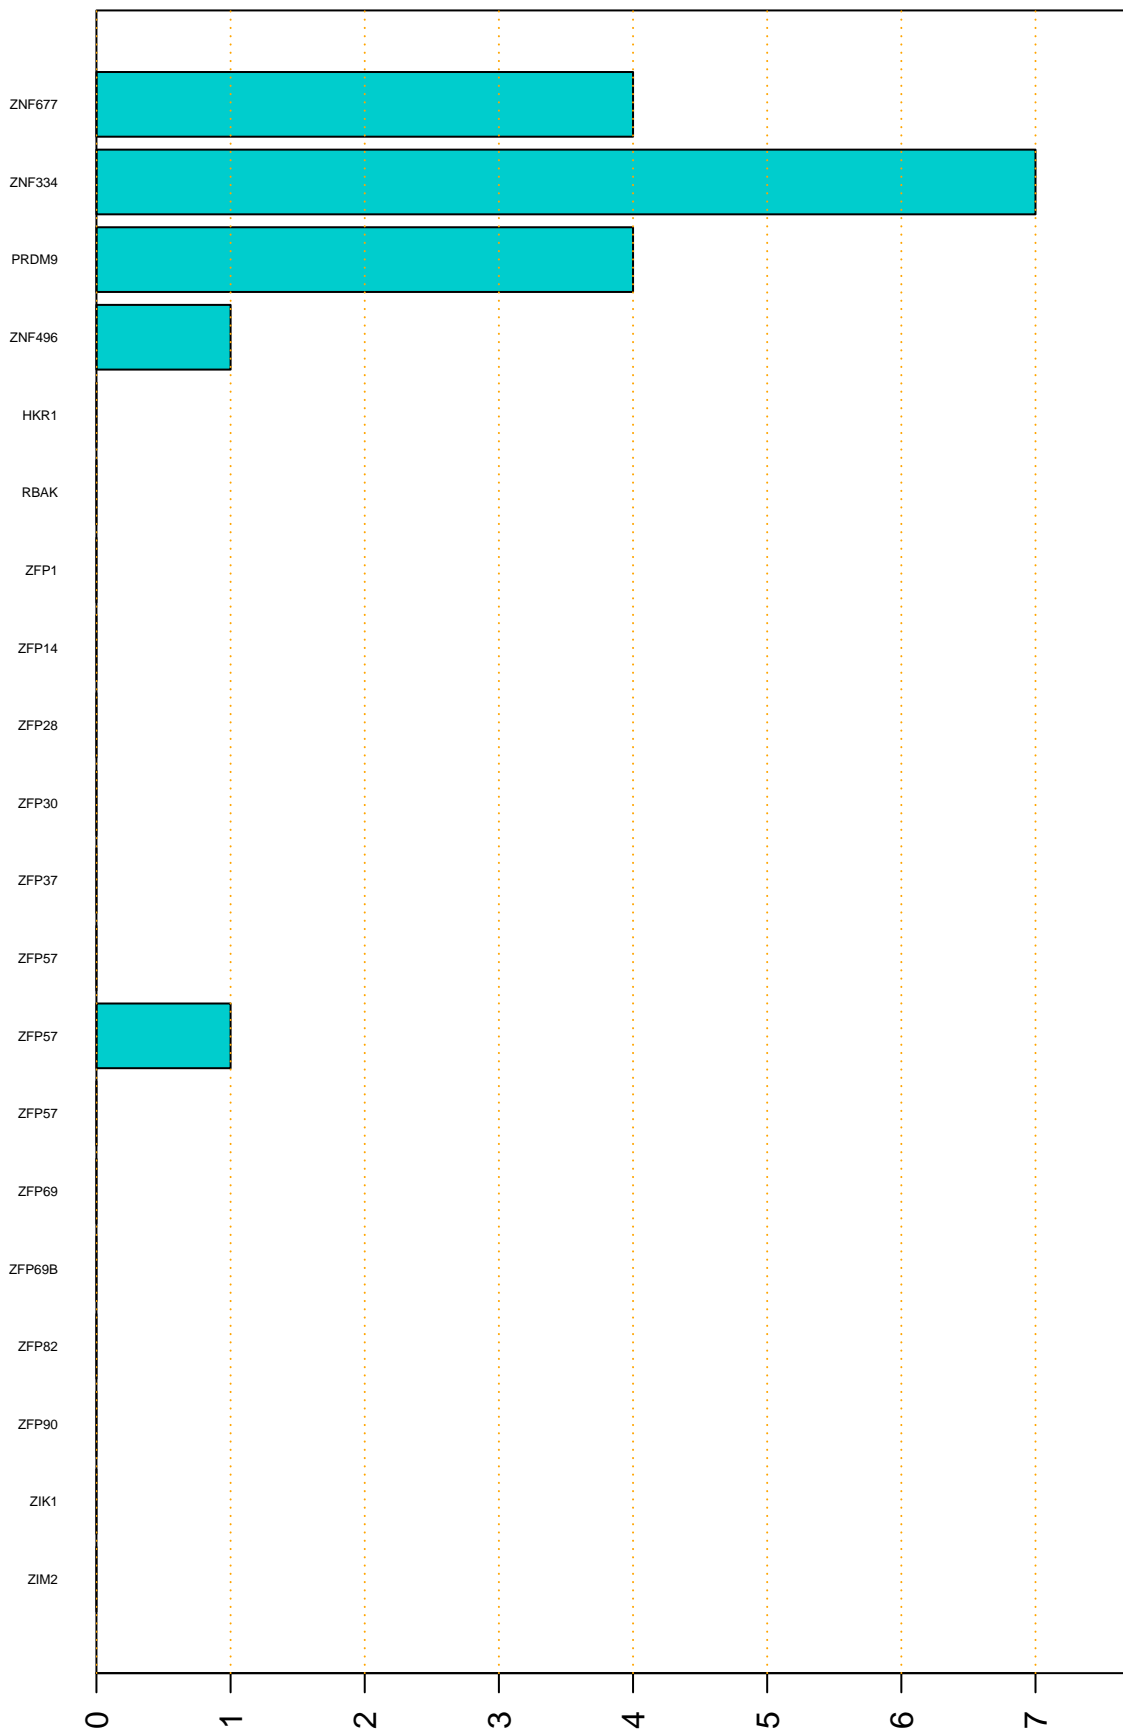

Enriched KZFP

#TE sfam with peak