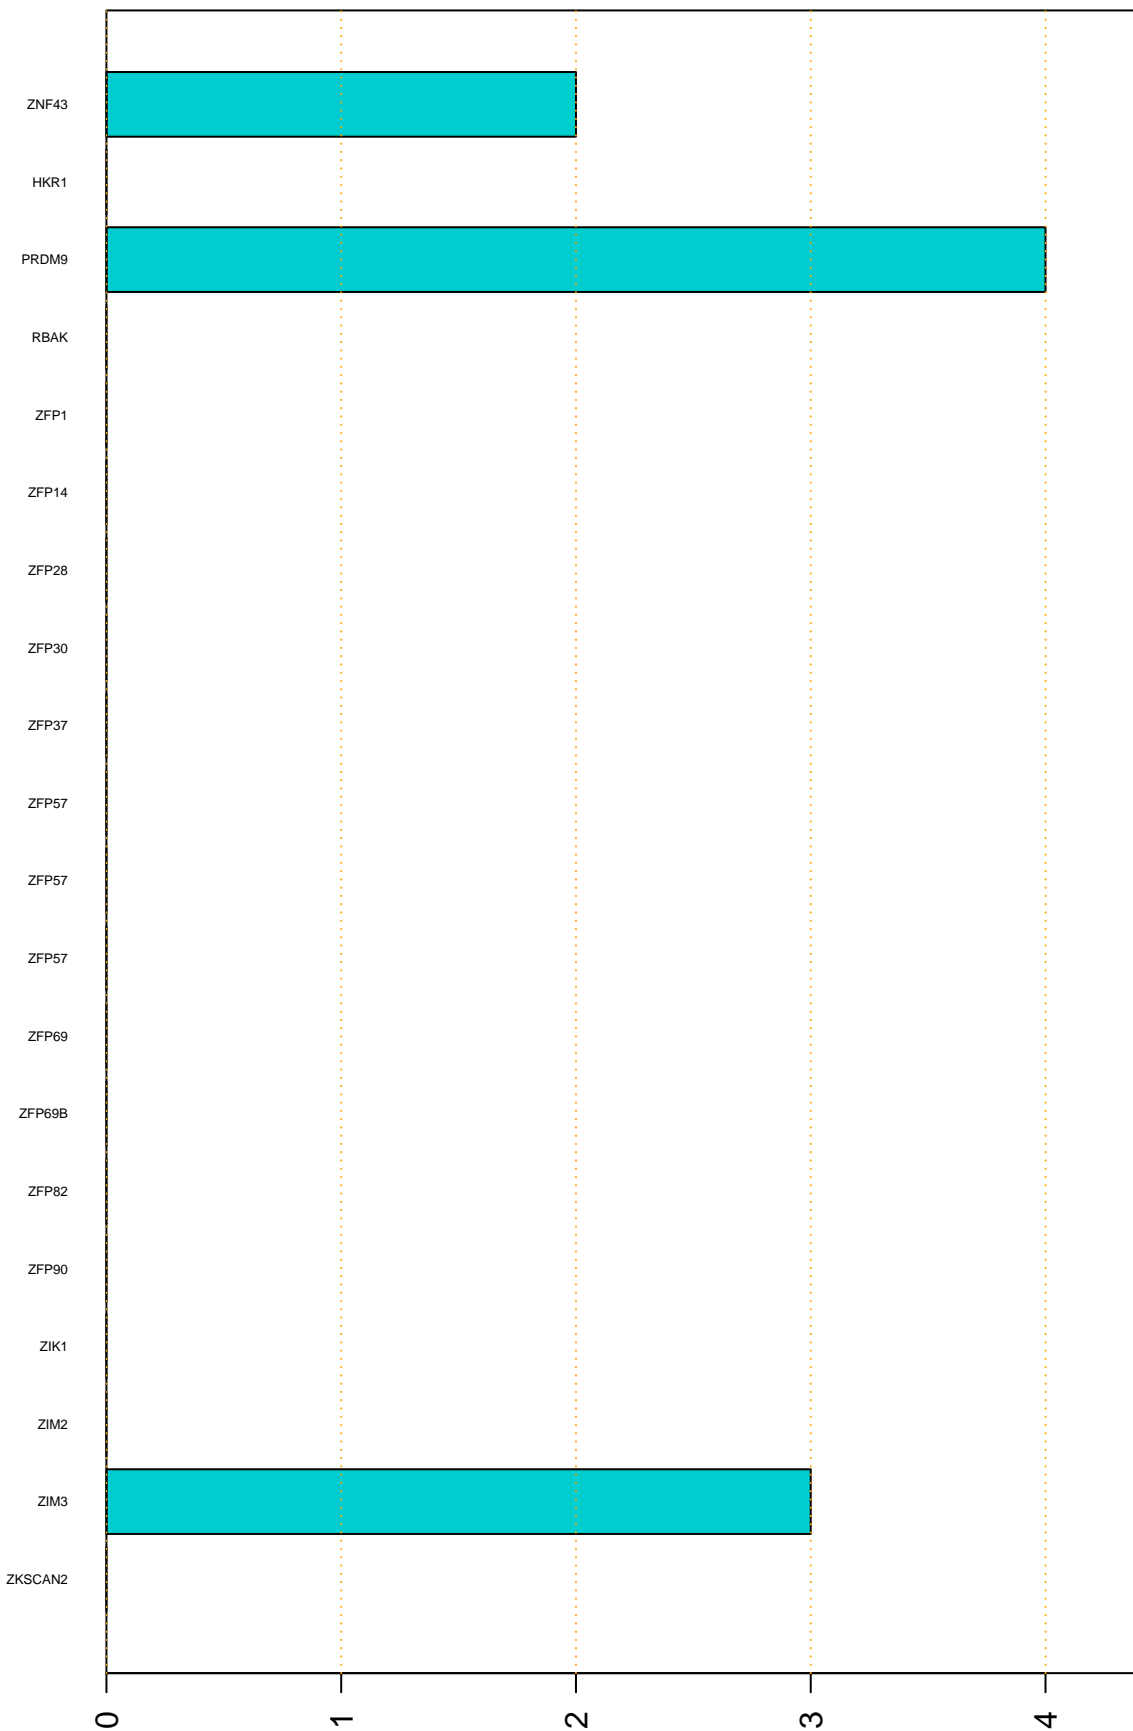

Enriched KZFP

#TE sfam with peak