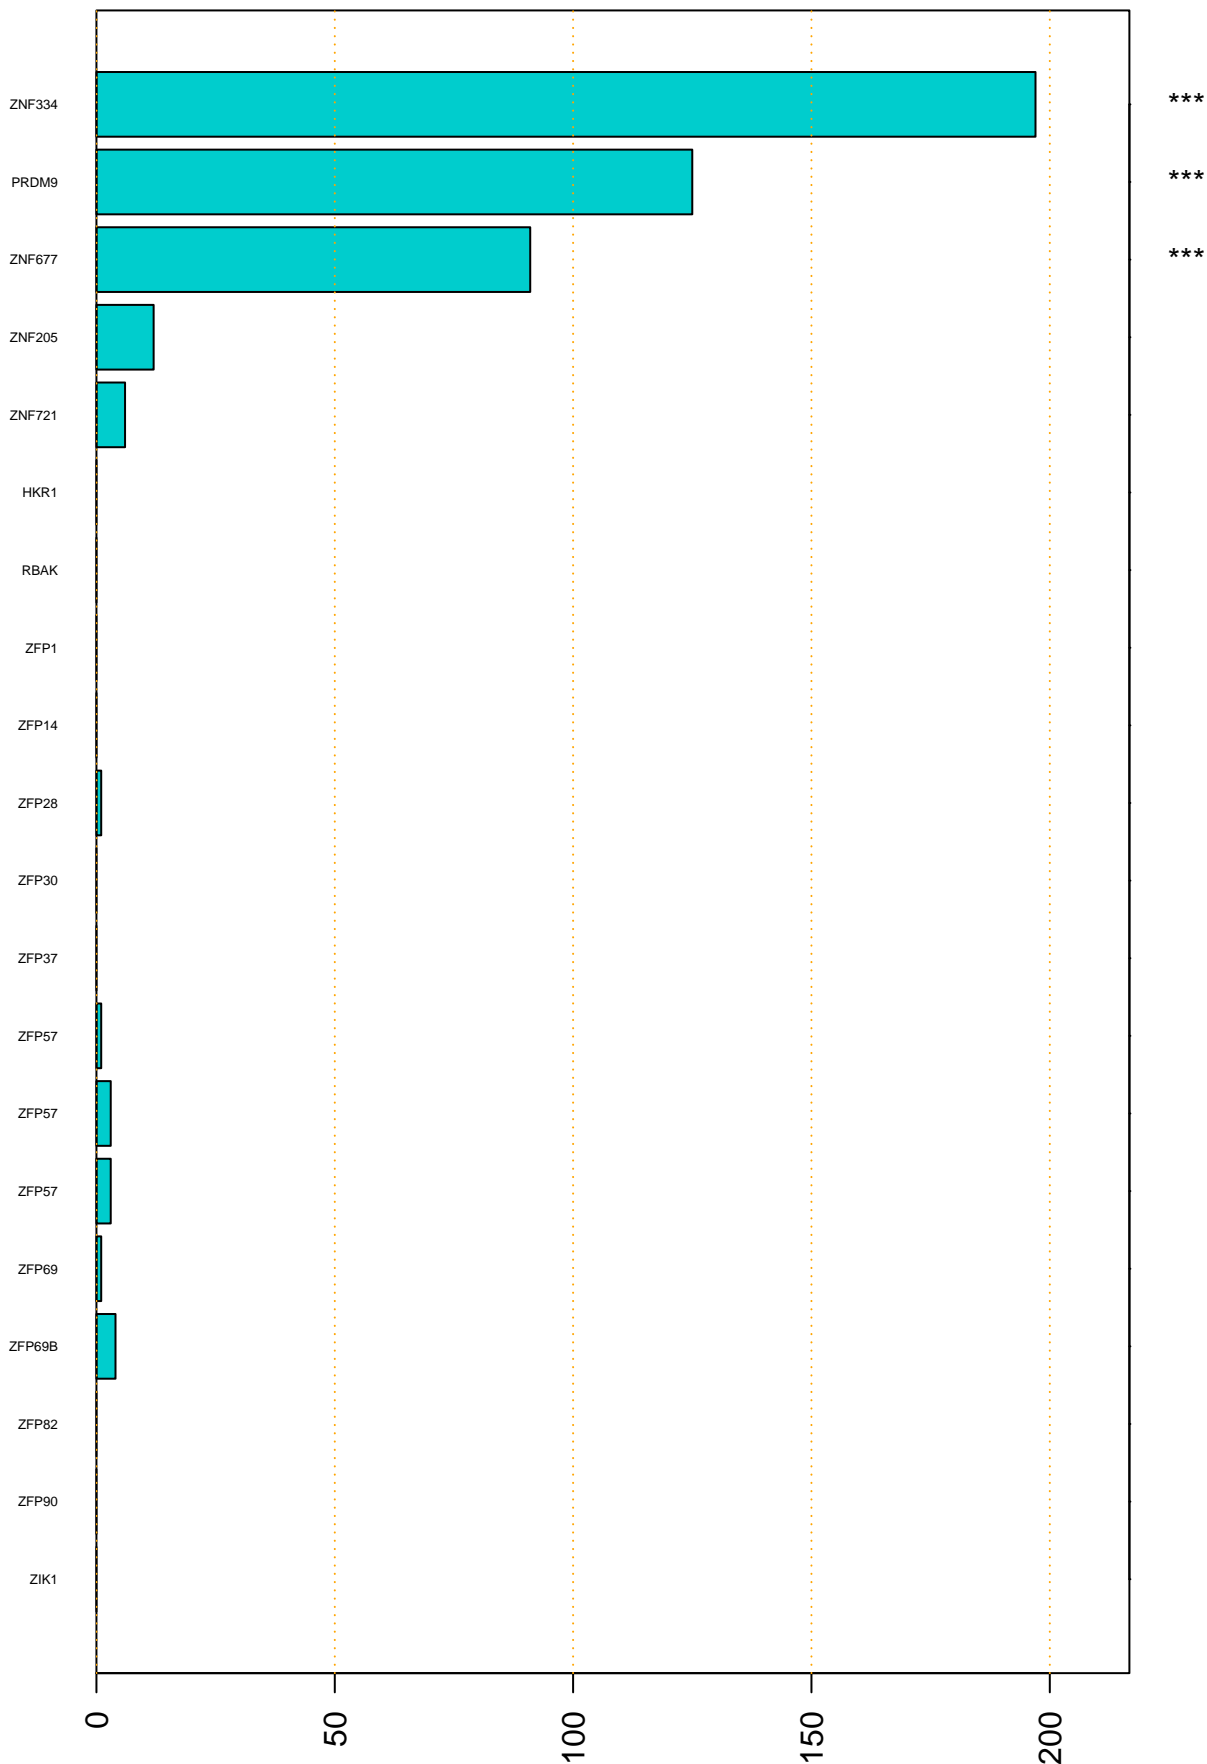

Enriched KZFP

#TE sfam with peak