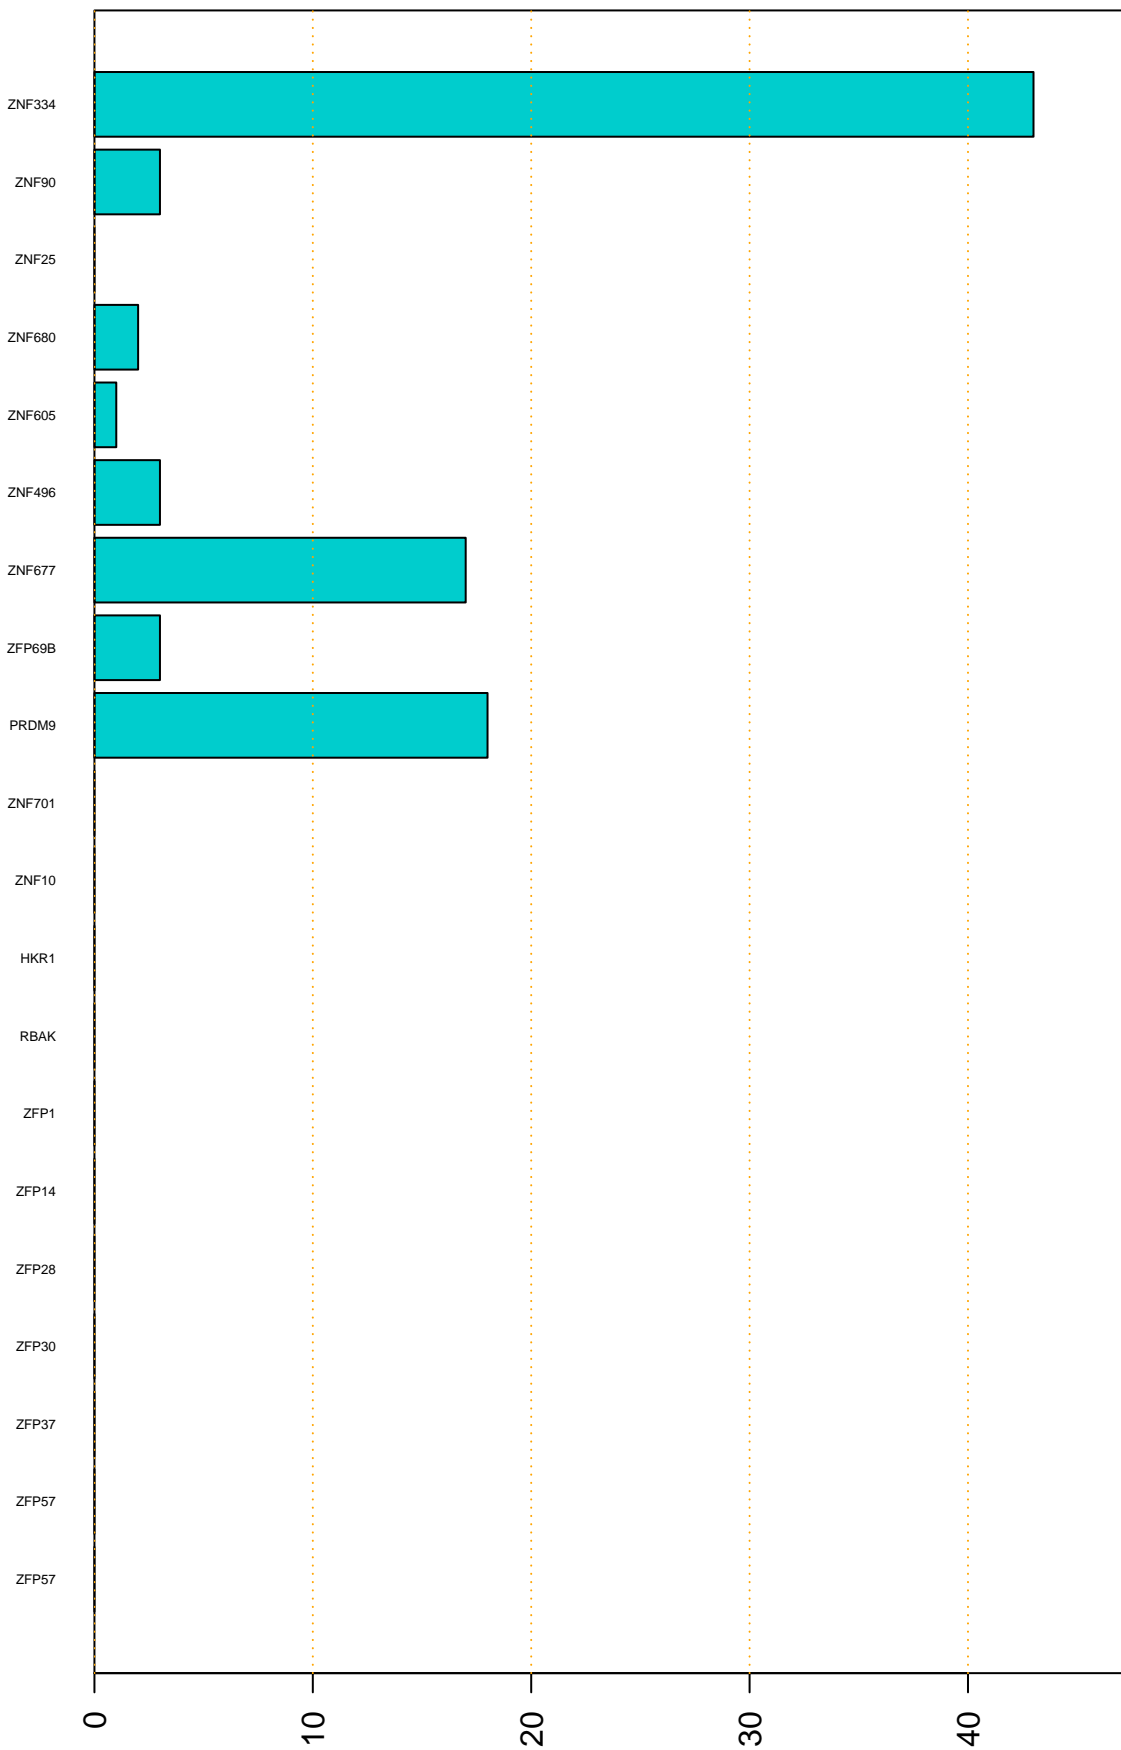

Enriched KZFP

#TE sfam with peak