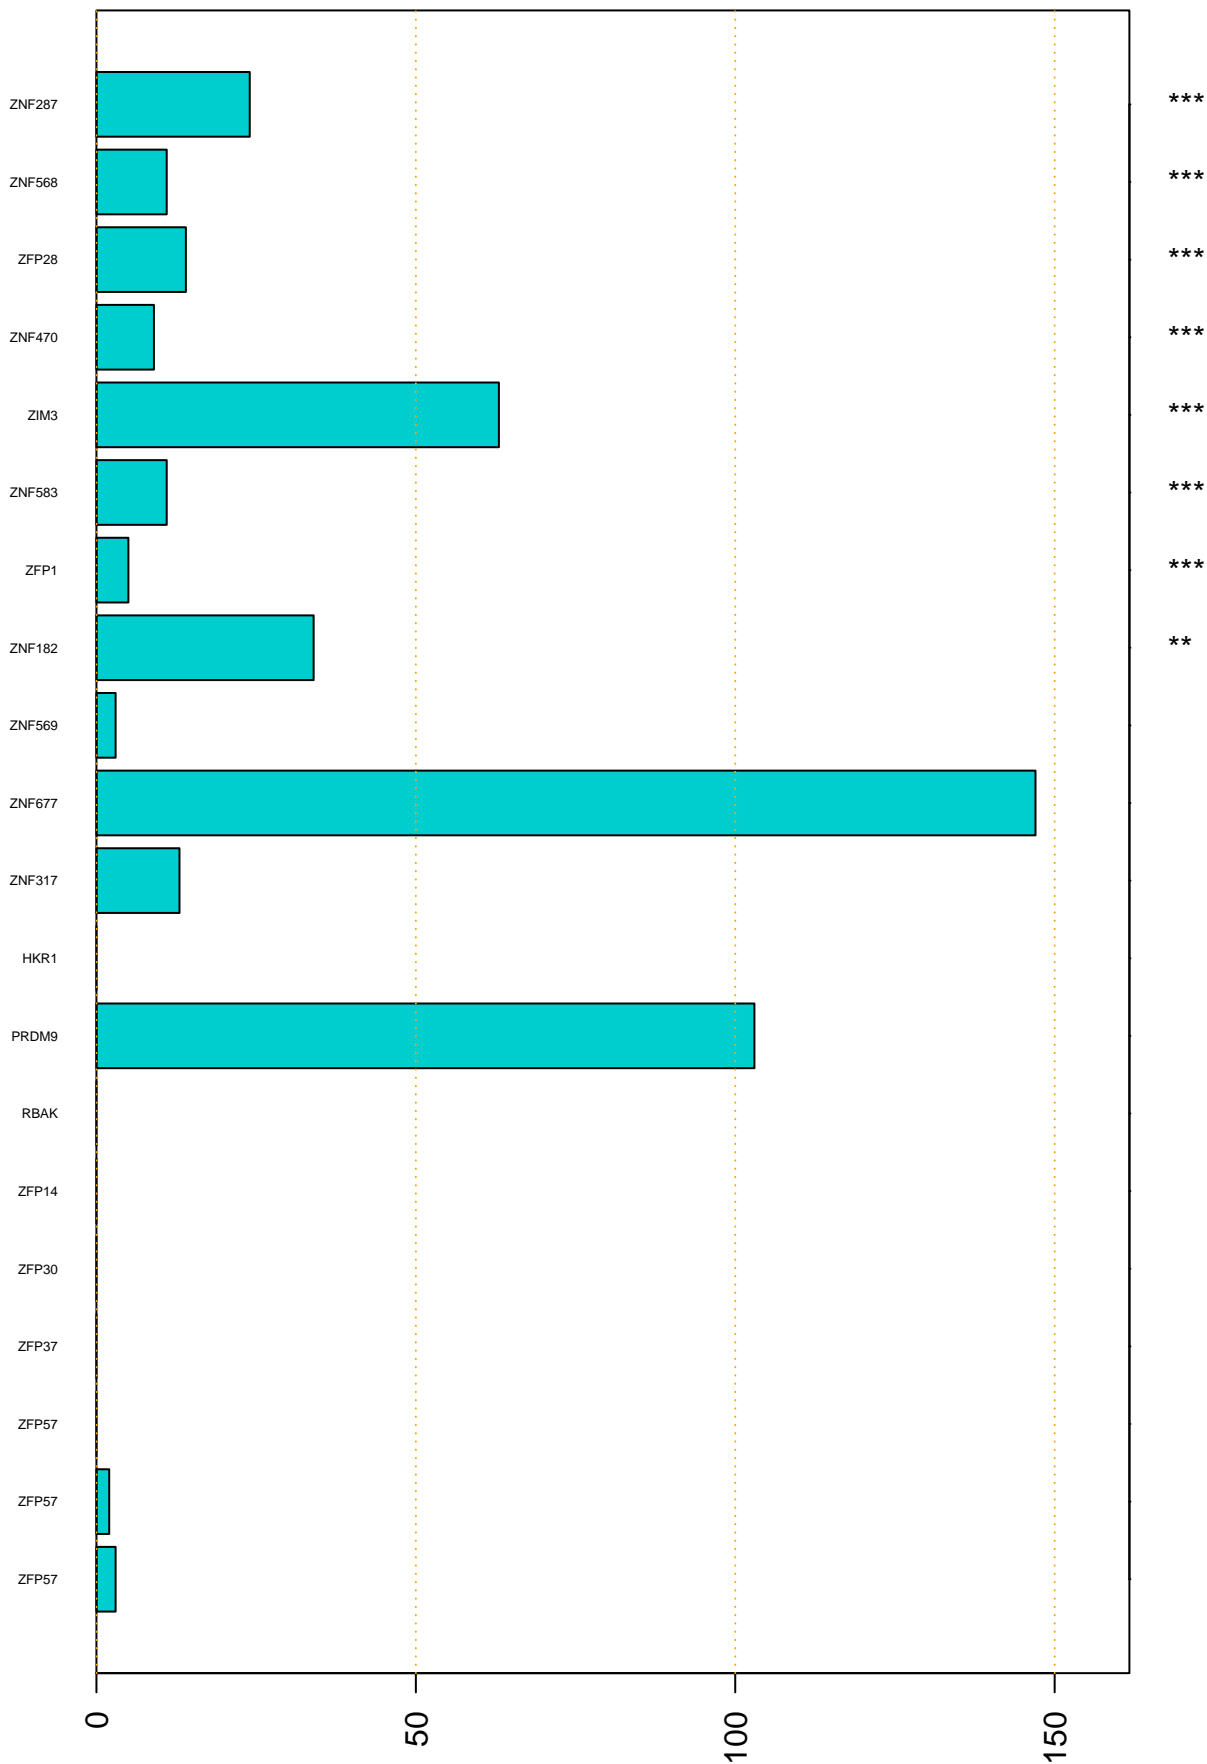

Enriched KZFP

#TE sfam with peak