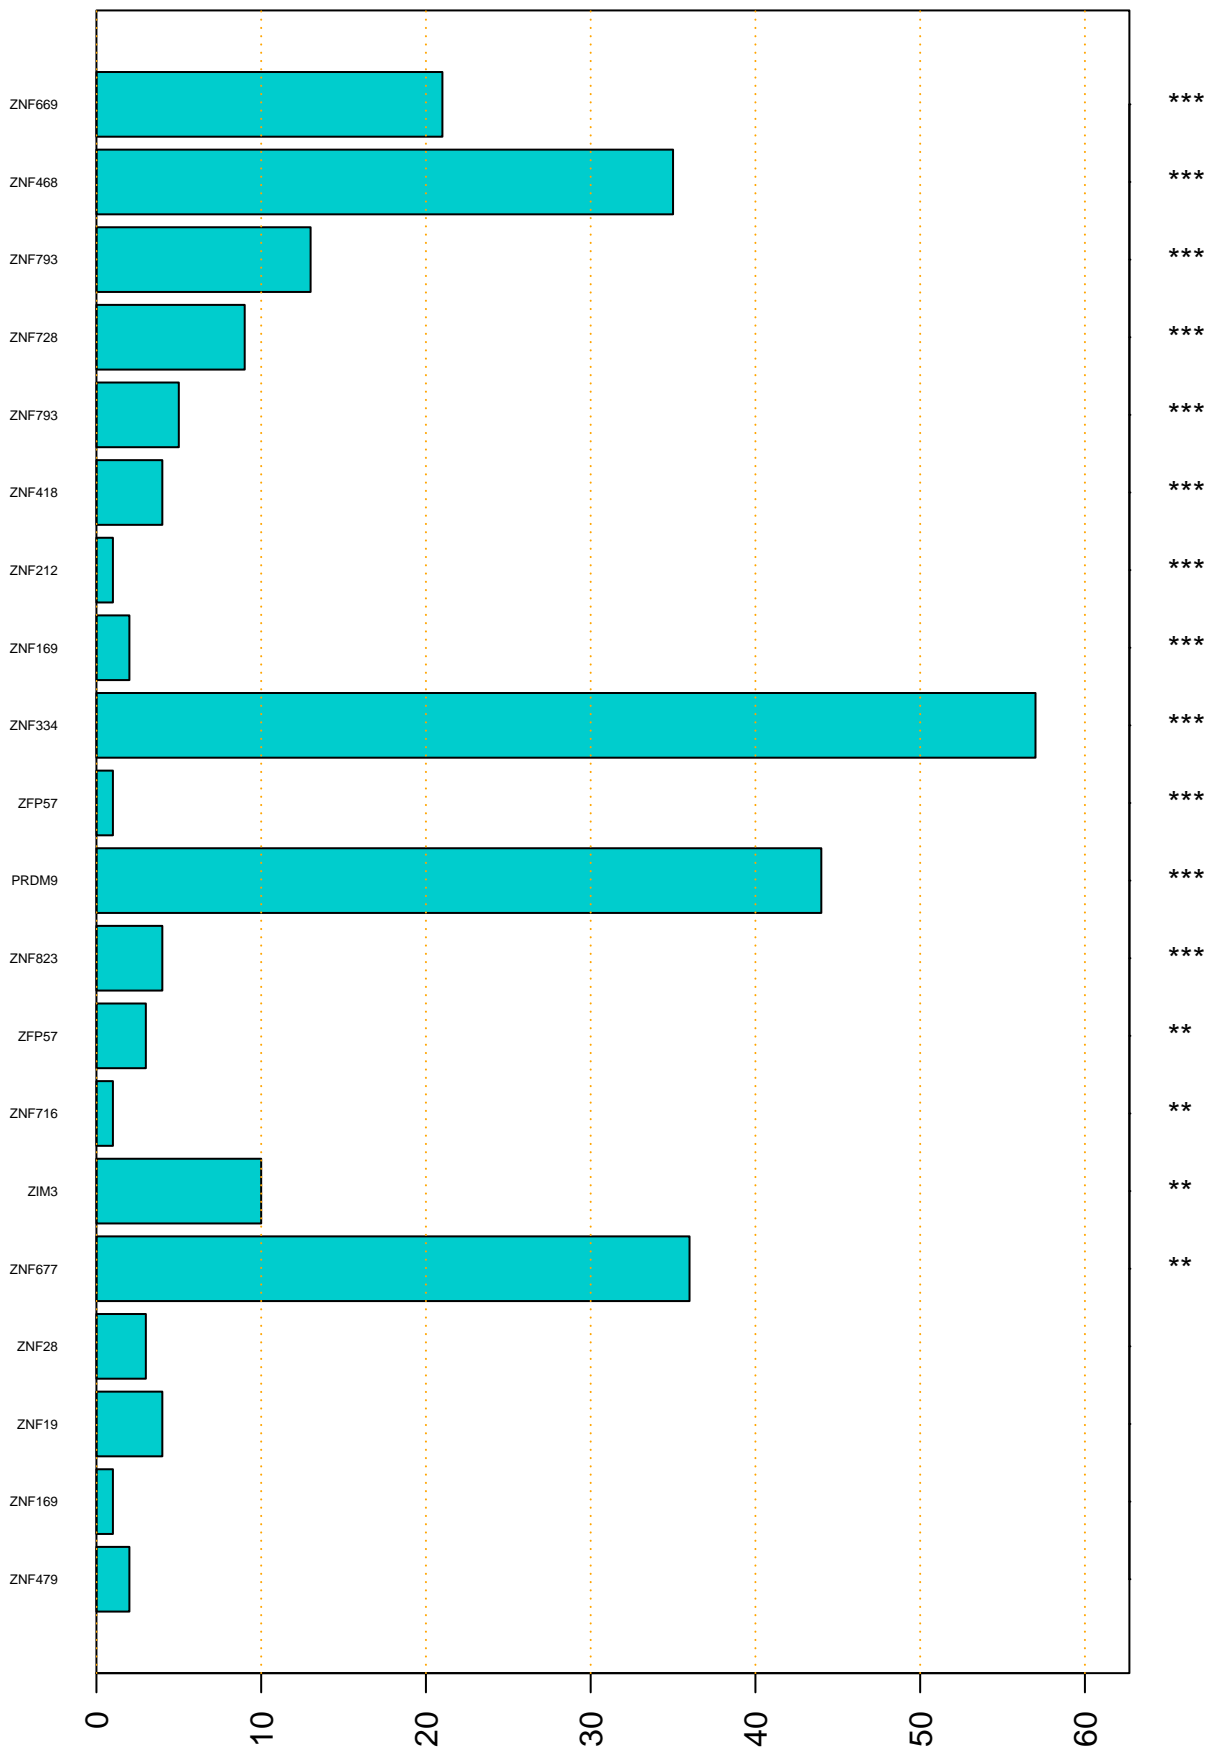

Enriched KZFP

#TE sfam with peak