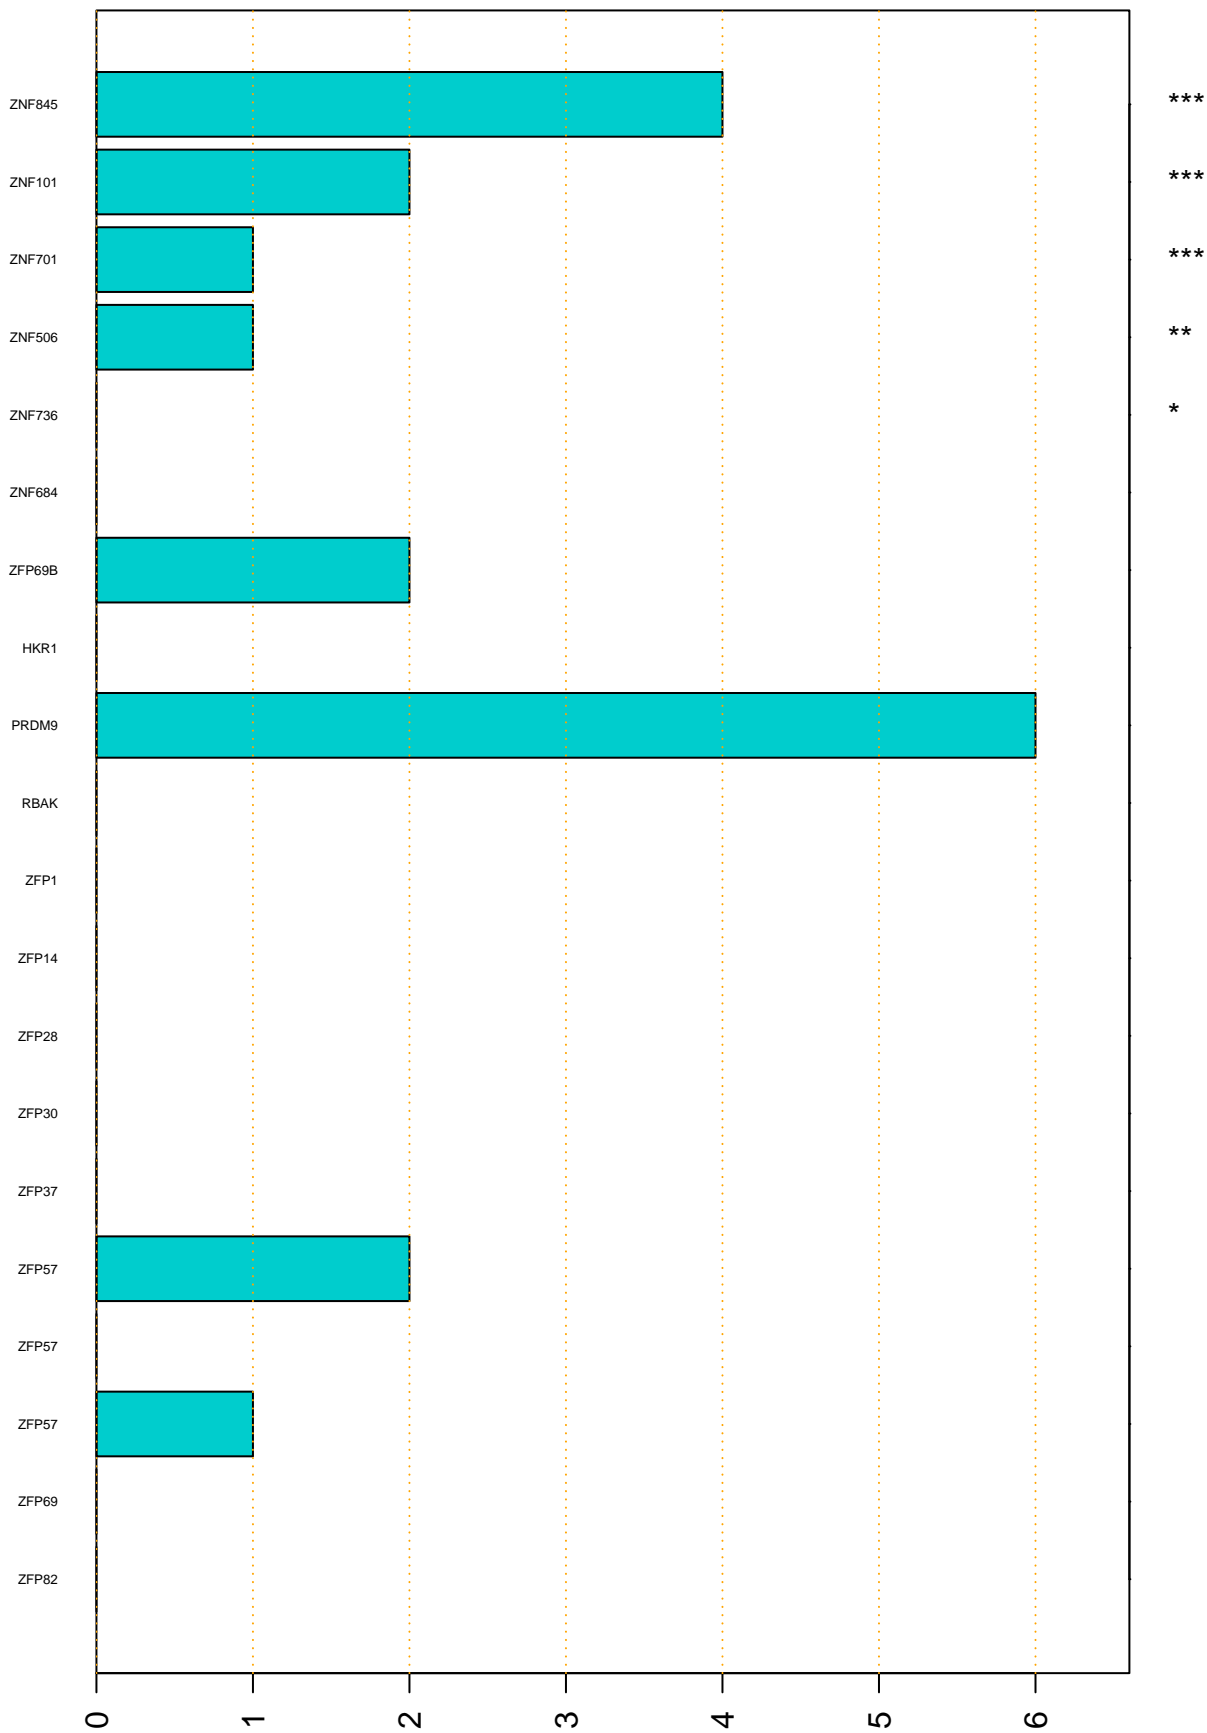

Enriched KZFP

#TE sfam with peak