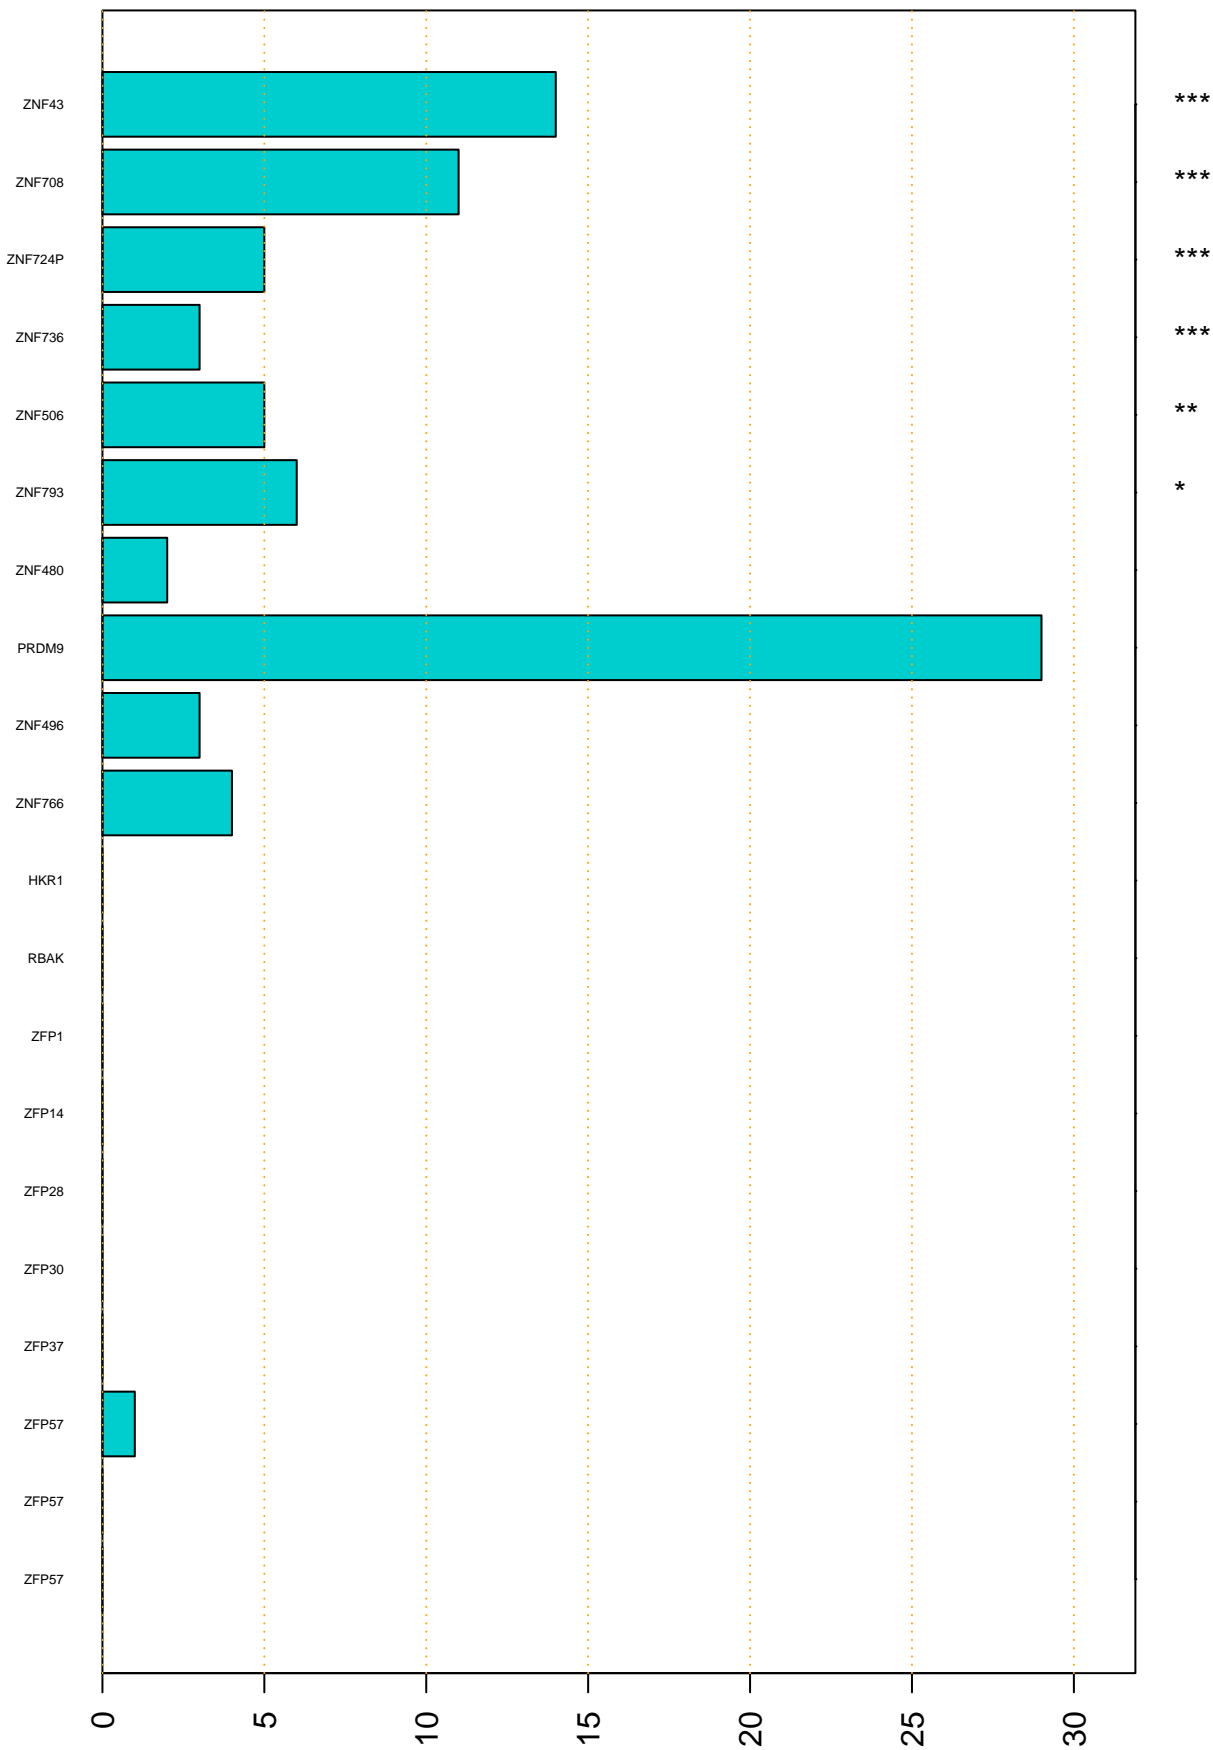

Enriched KZFP

#TE sfam with peak