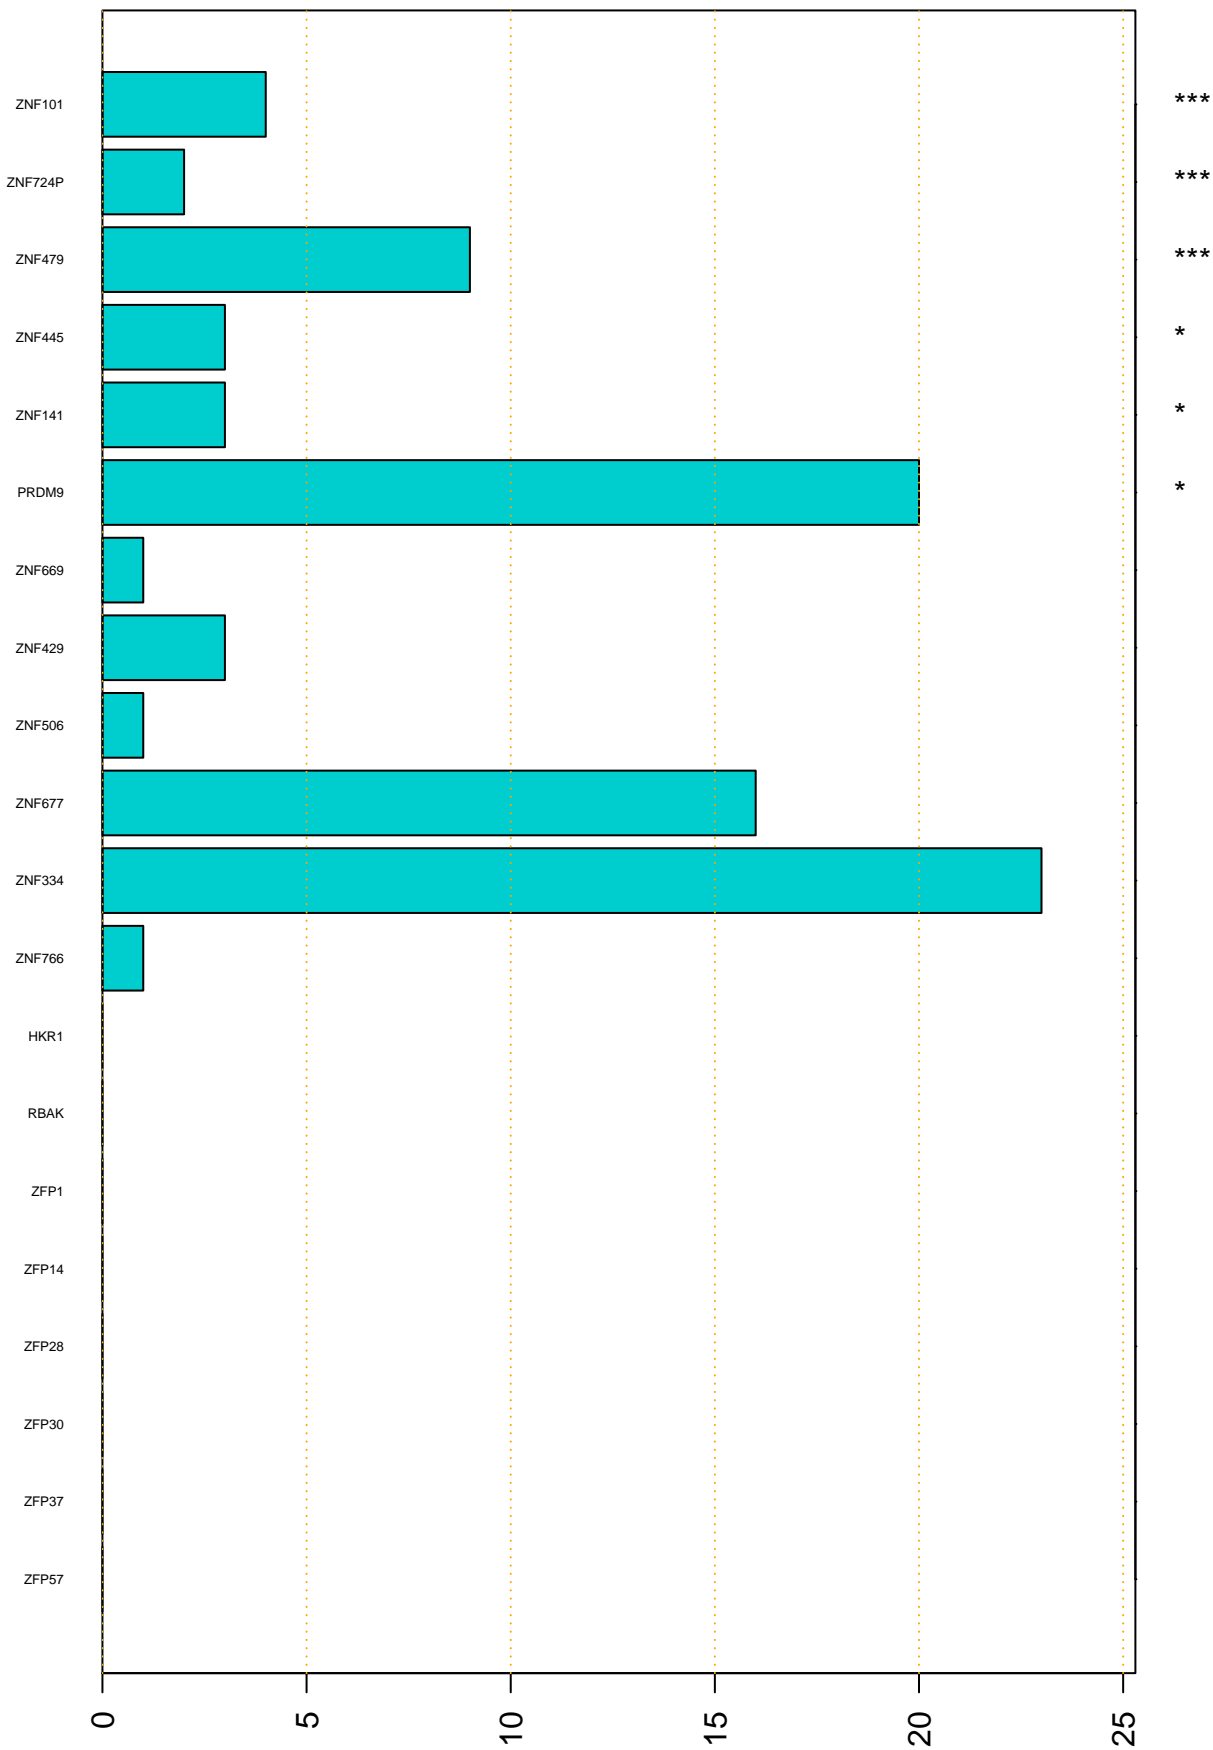

Enriched KZFP

#TE sfam with peak