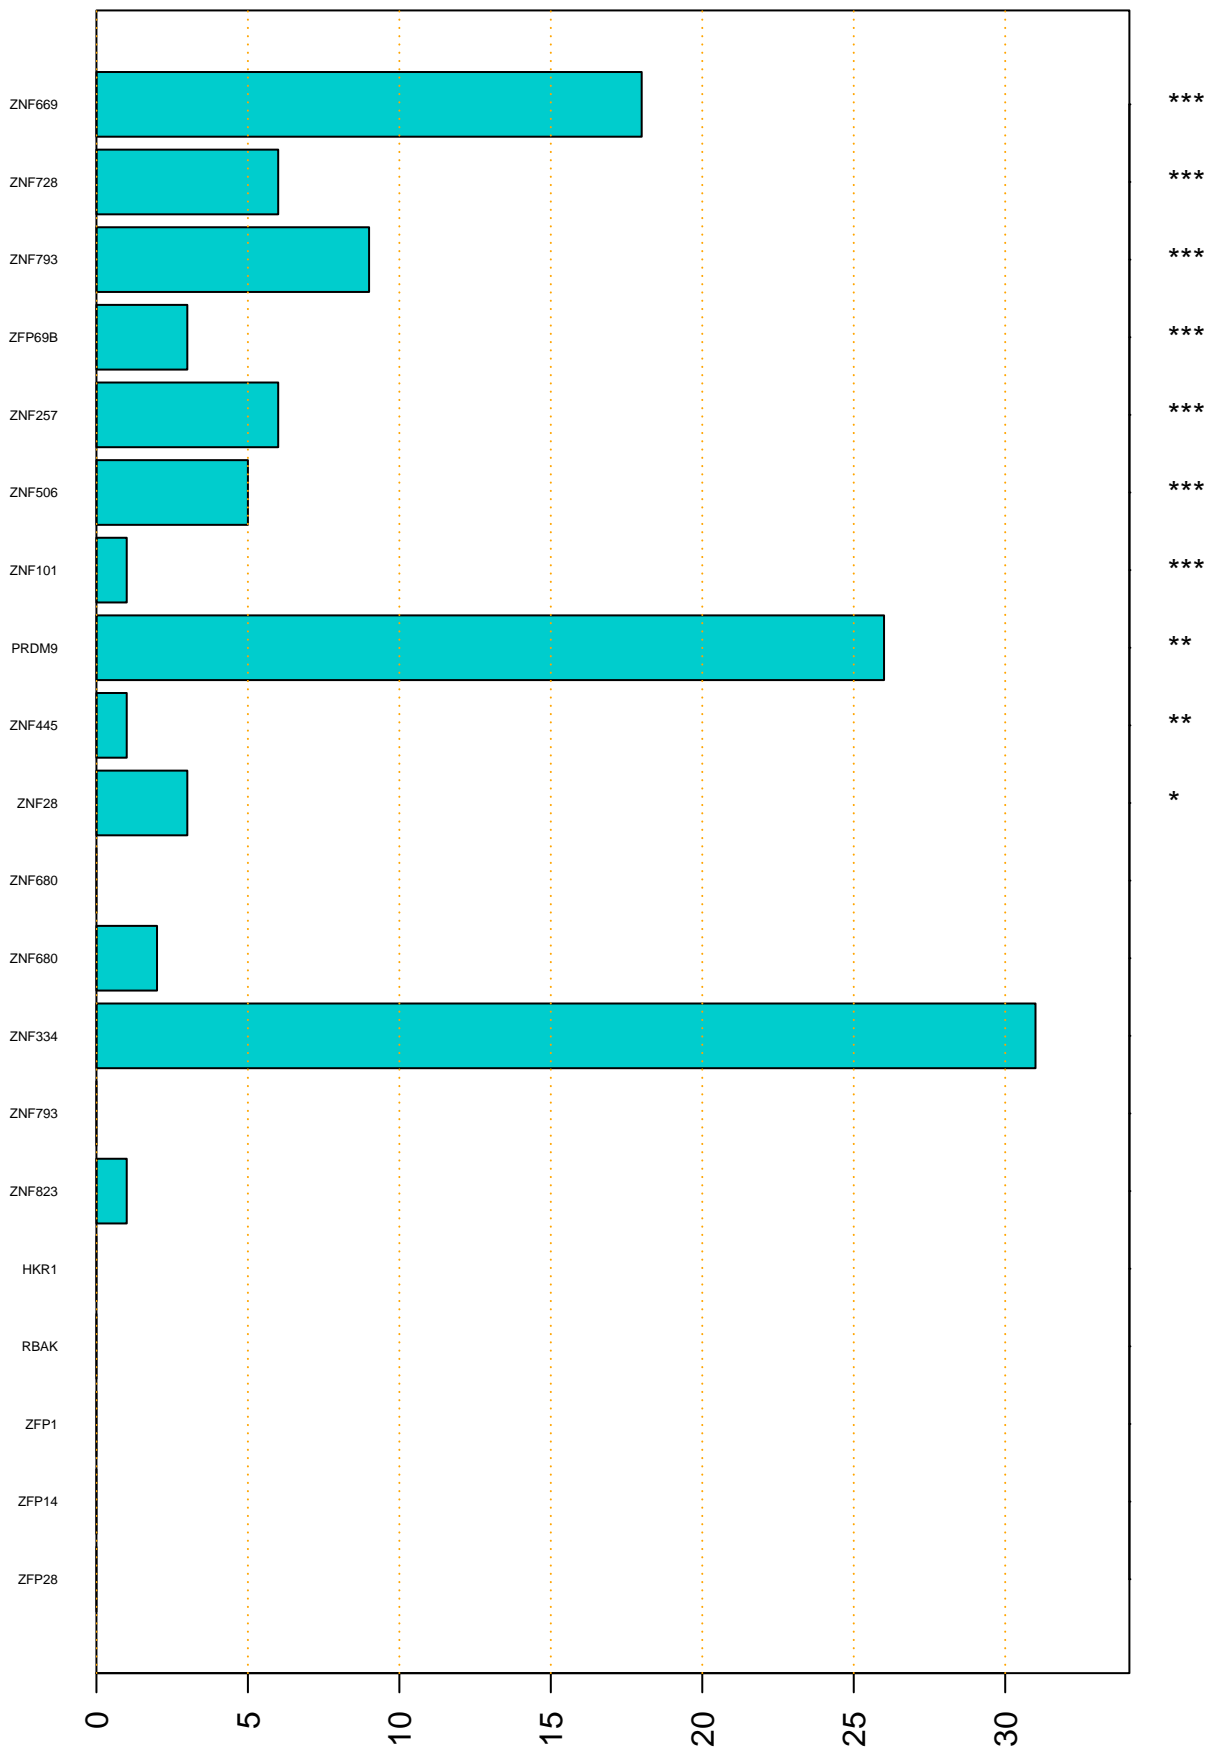

Enriched KZFP

#TE sfam with peak