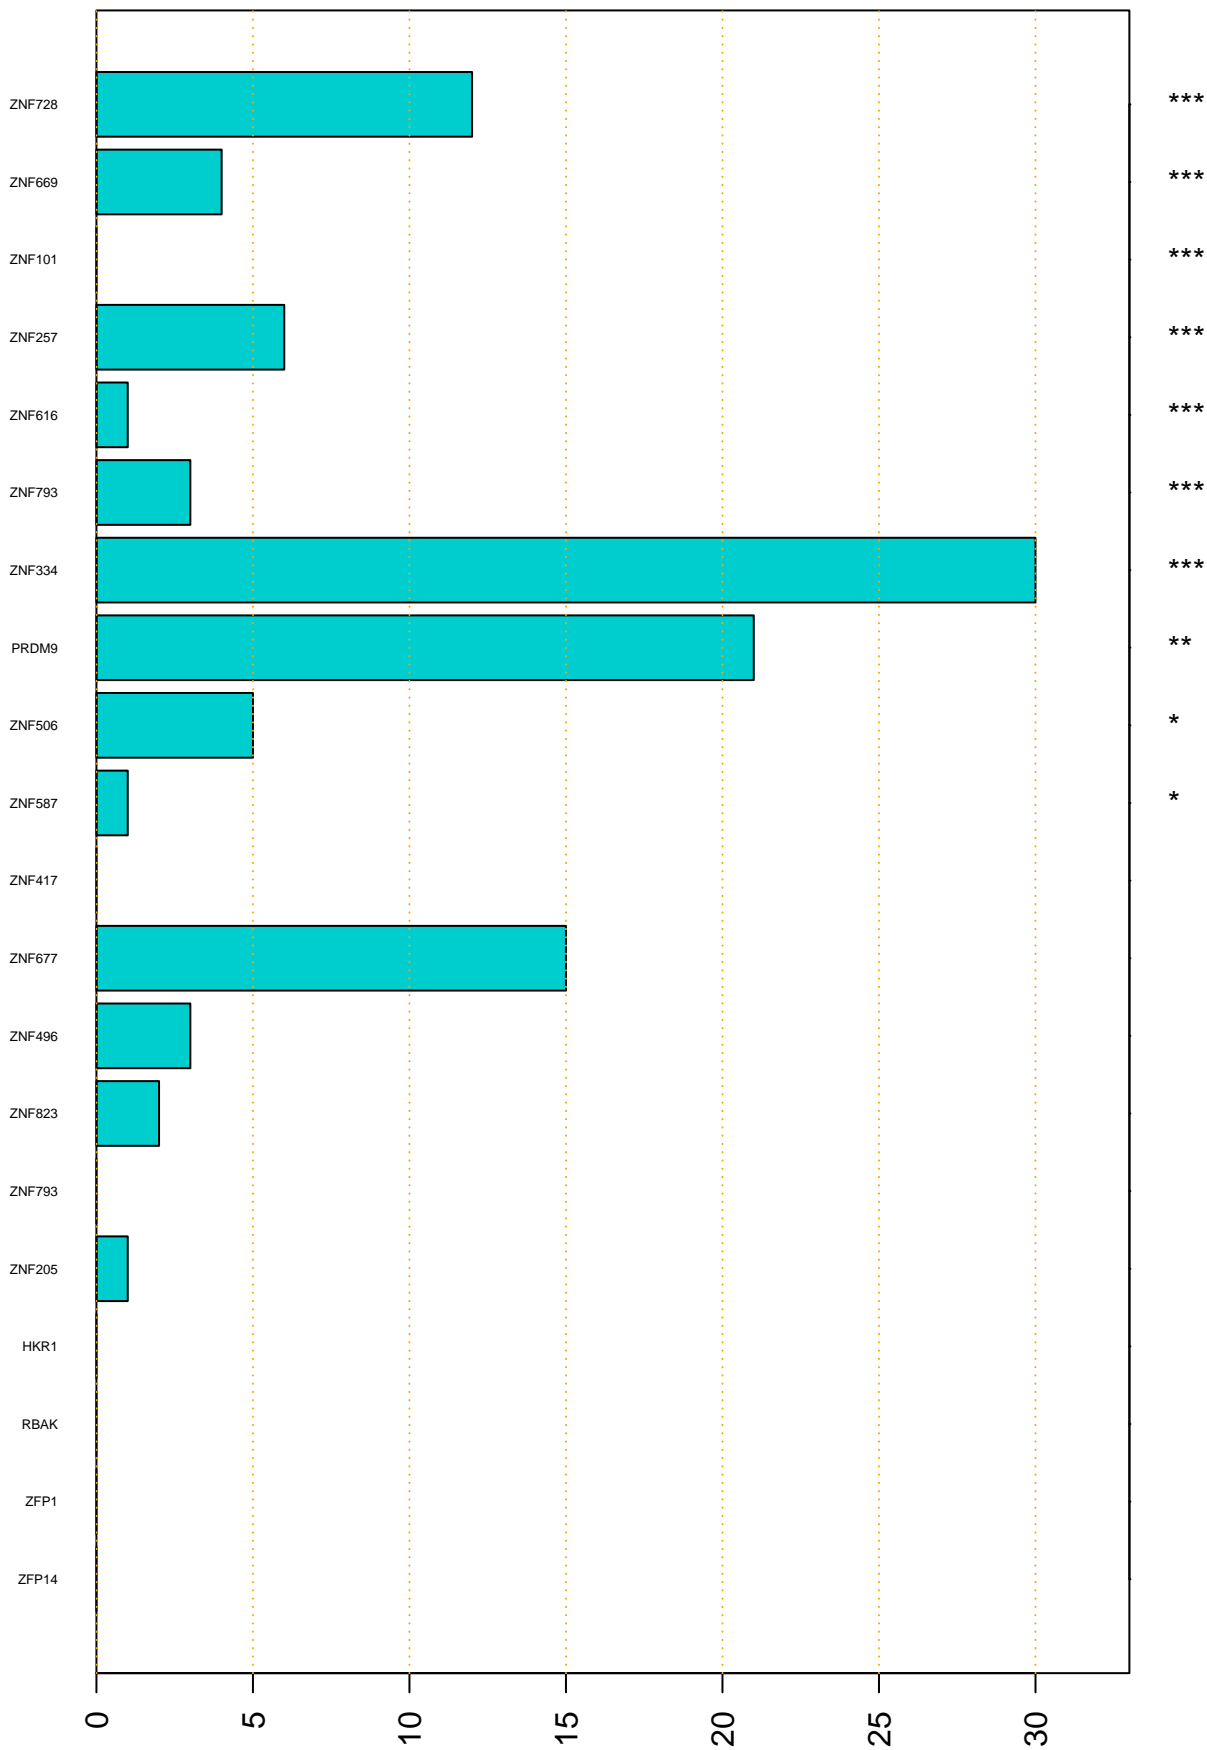

Enriched KZFP

#TE sfam with peak