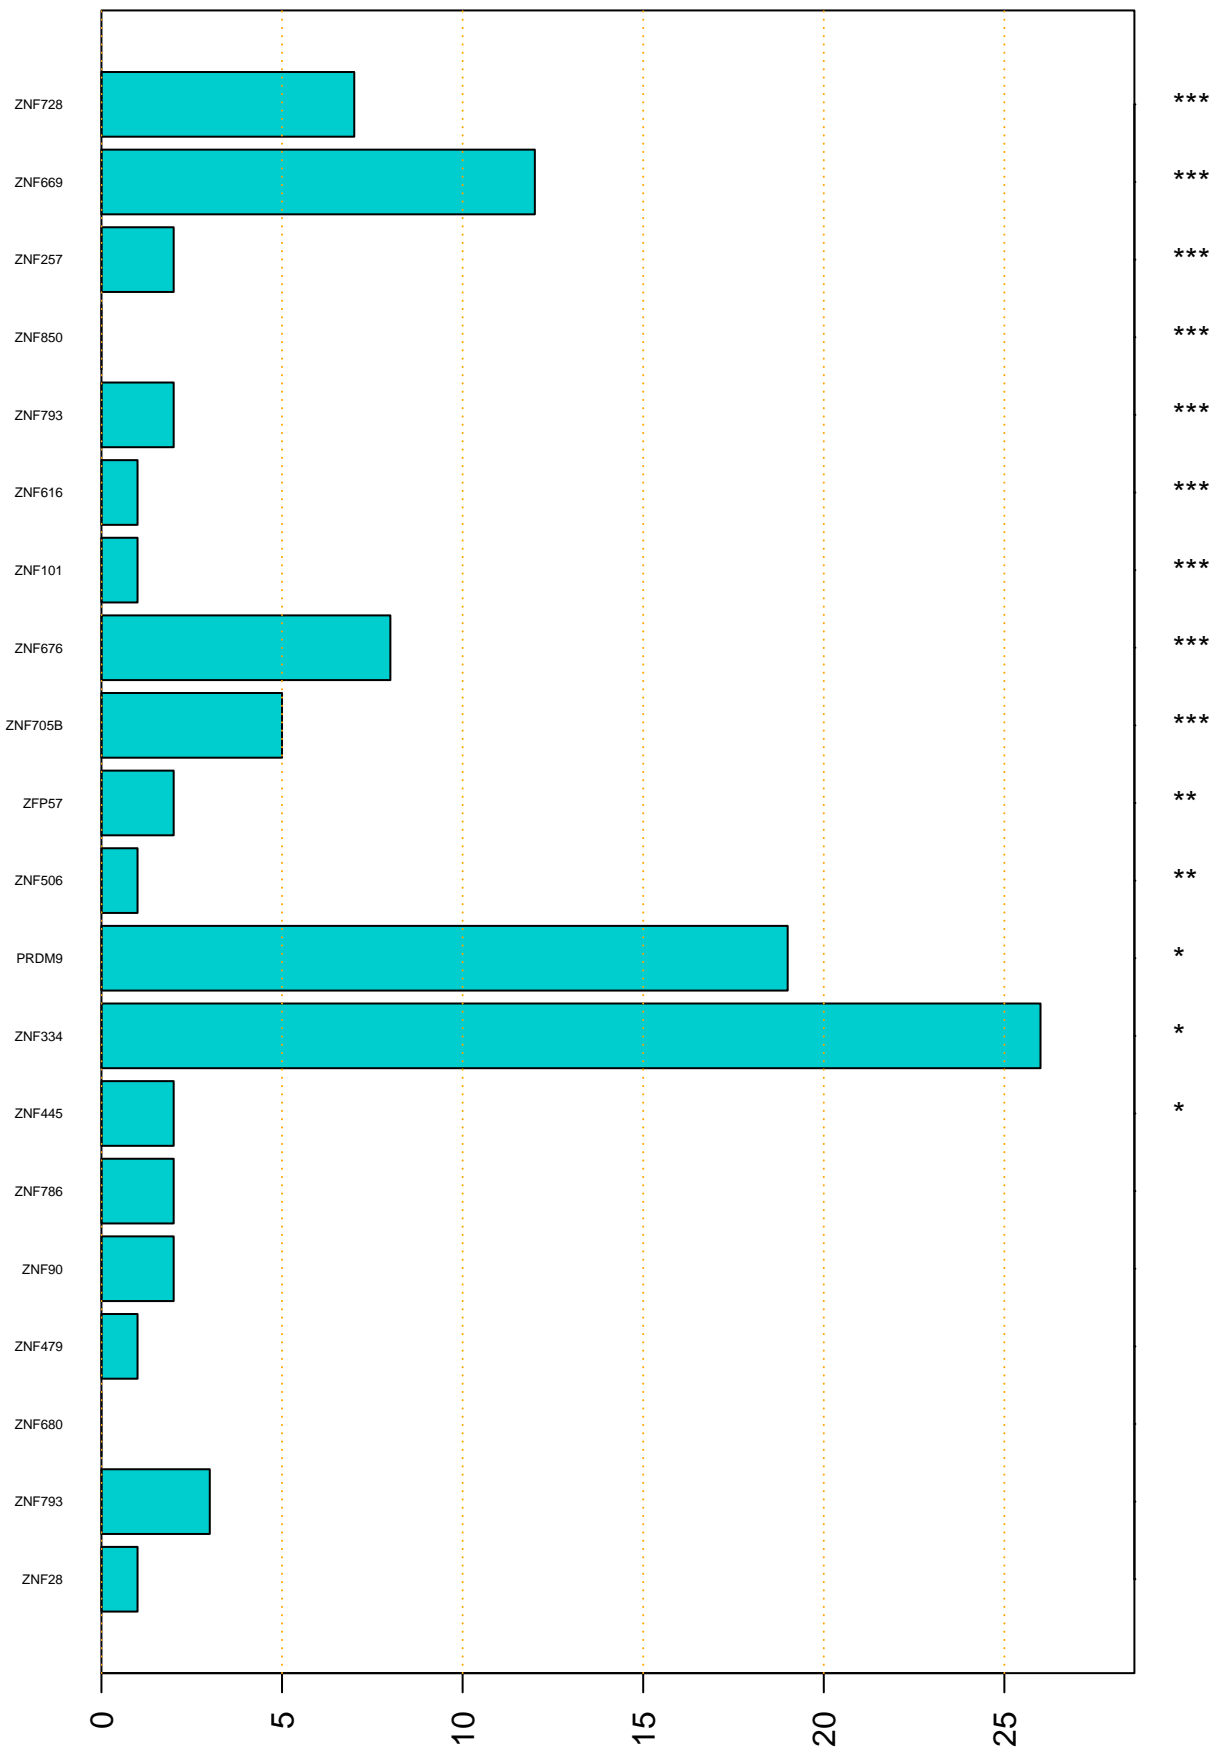

Enriched KZFP

#TE sfam with peak