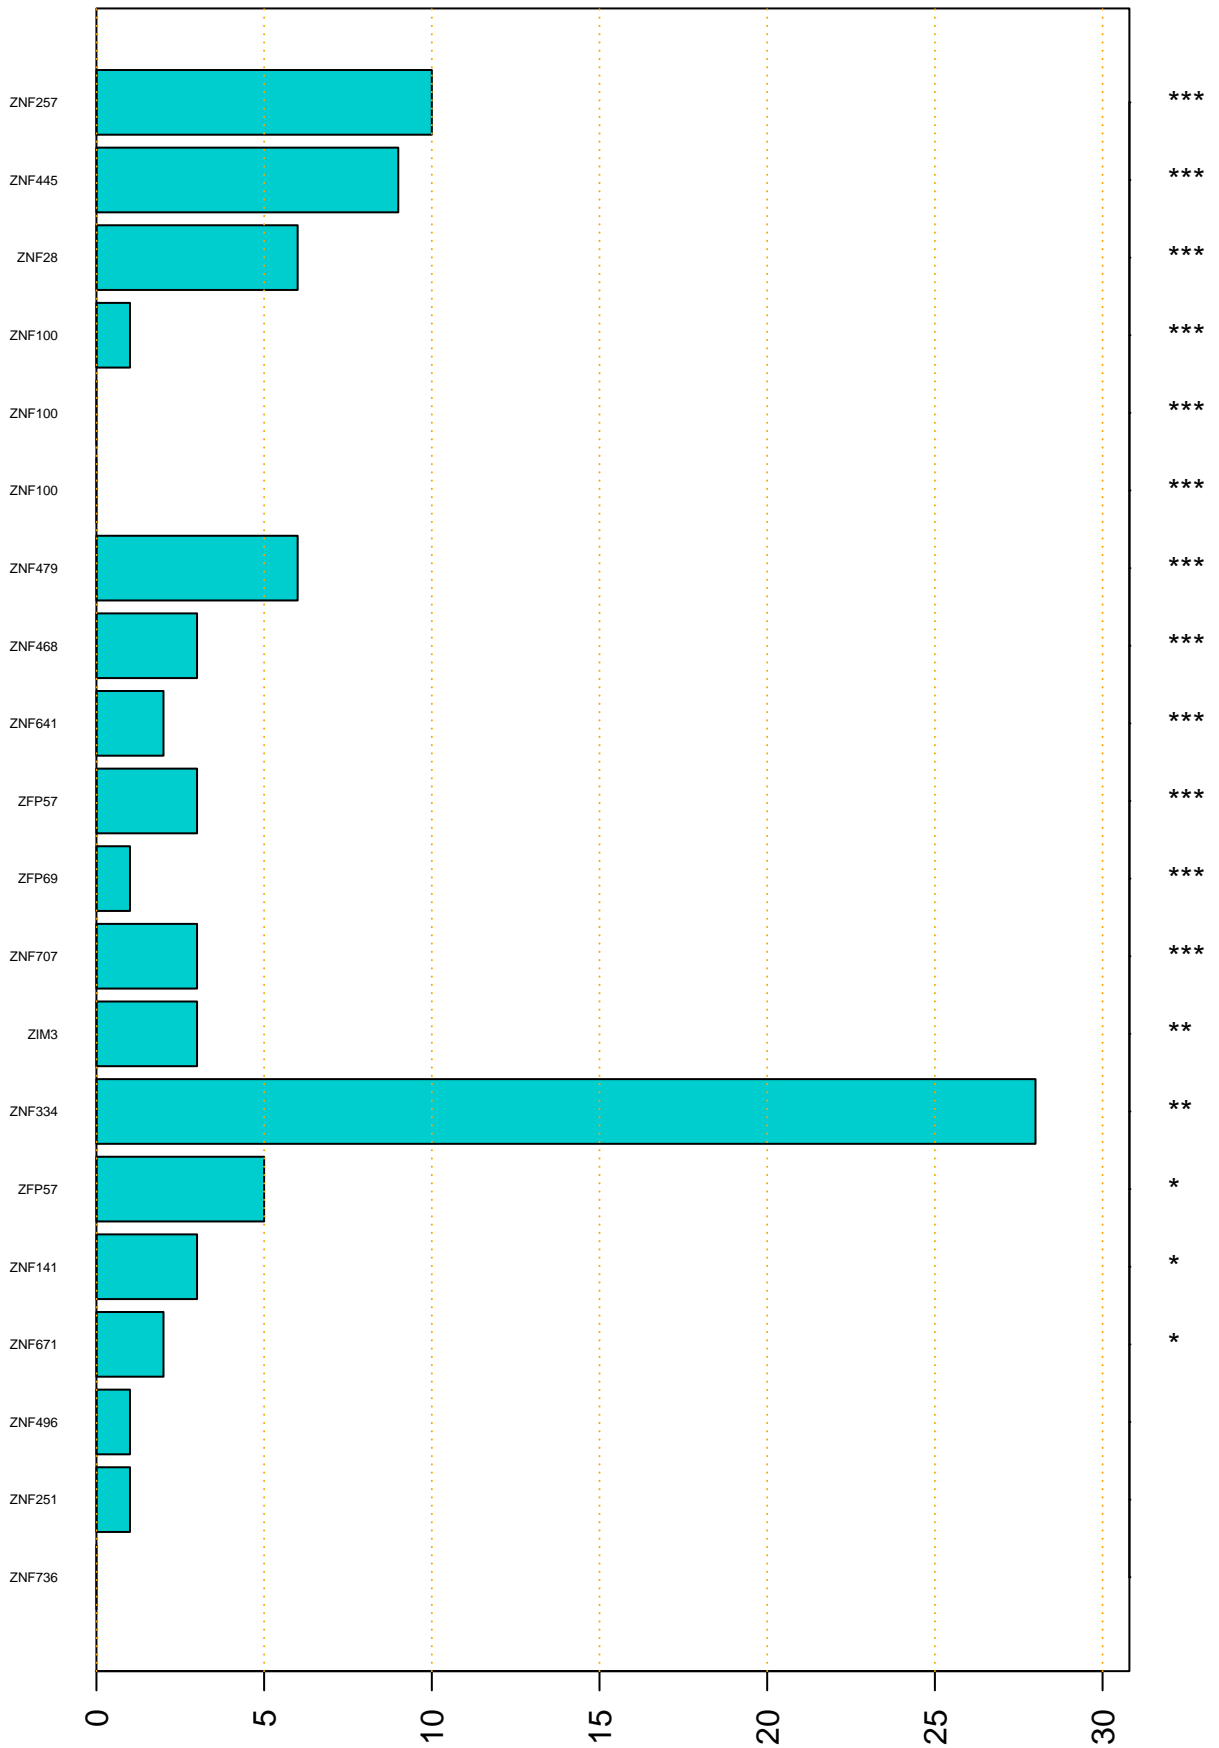

Enriched KZFP

#TE sfam with peak