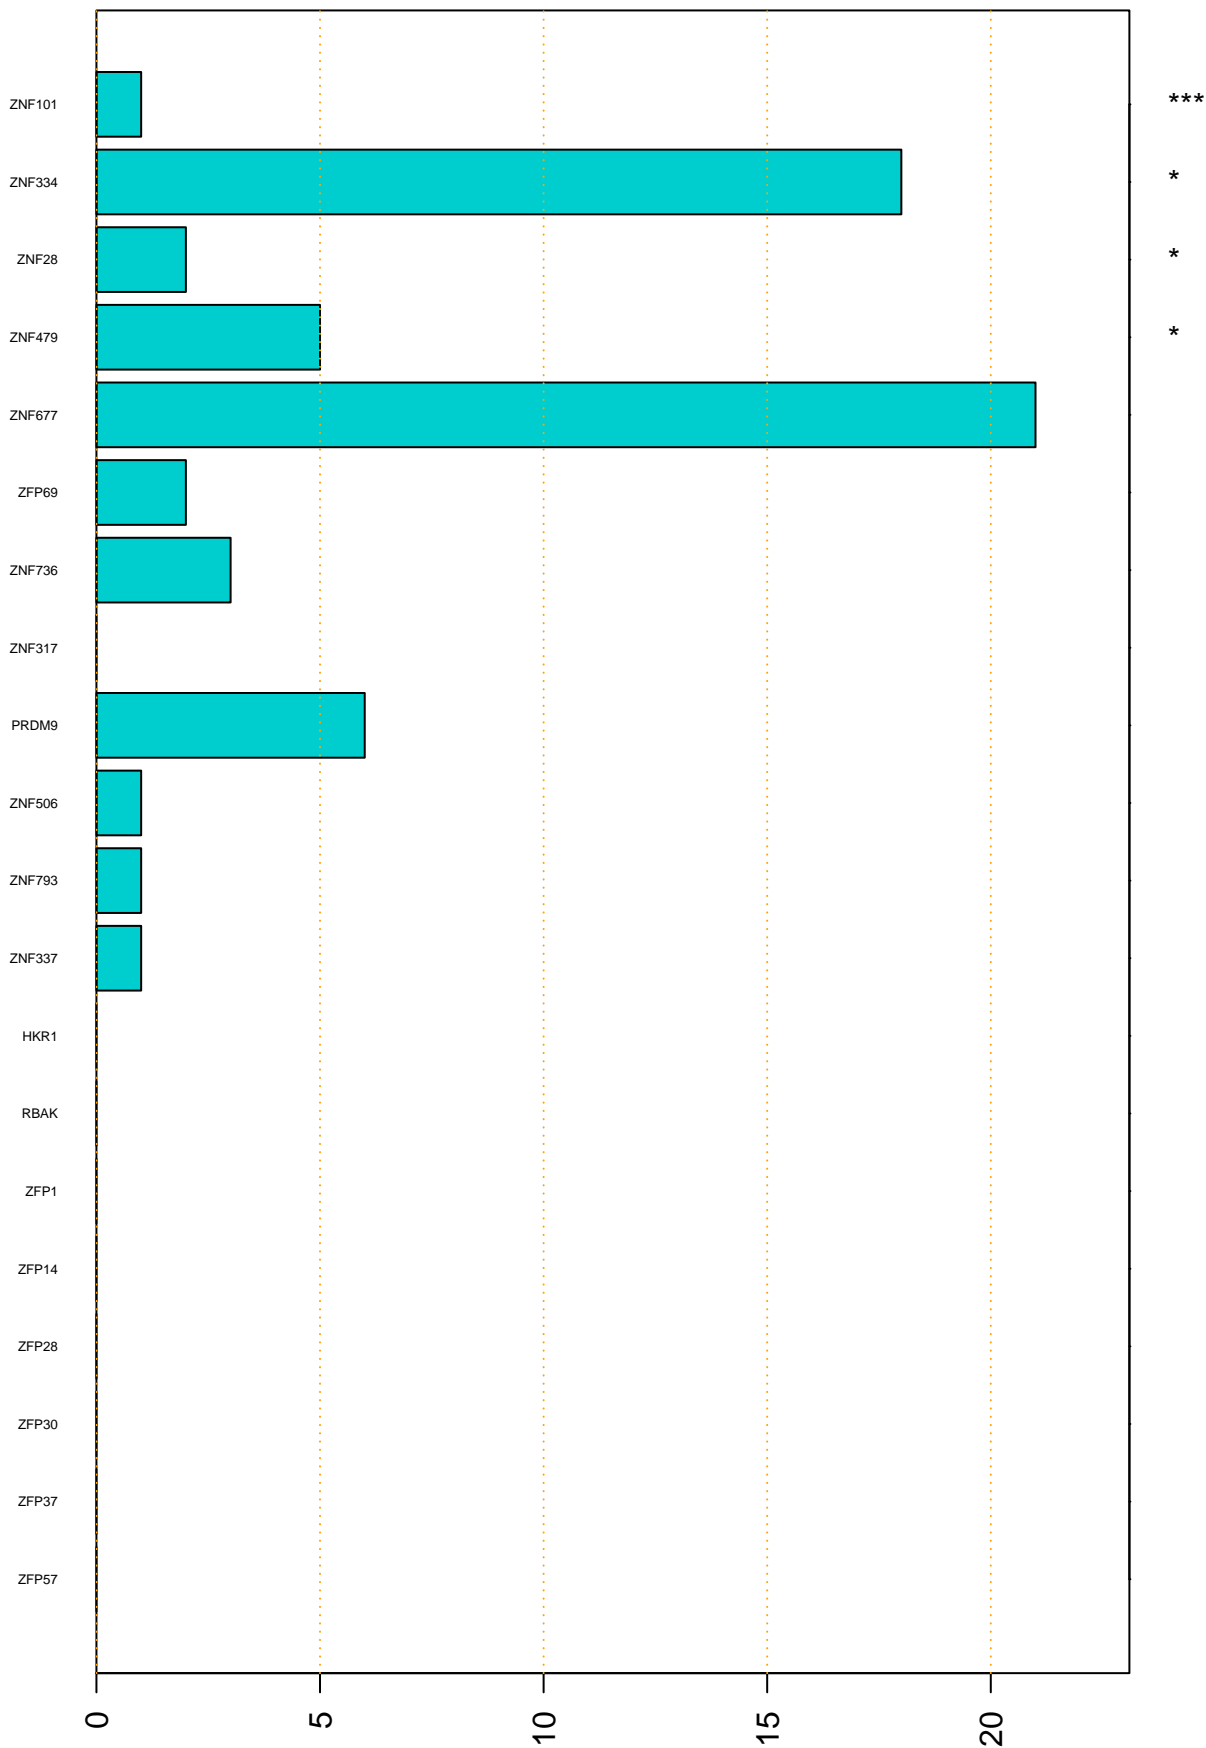

Enriched KZFP

#TE sfam with peak