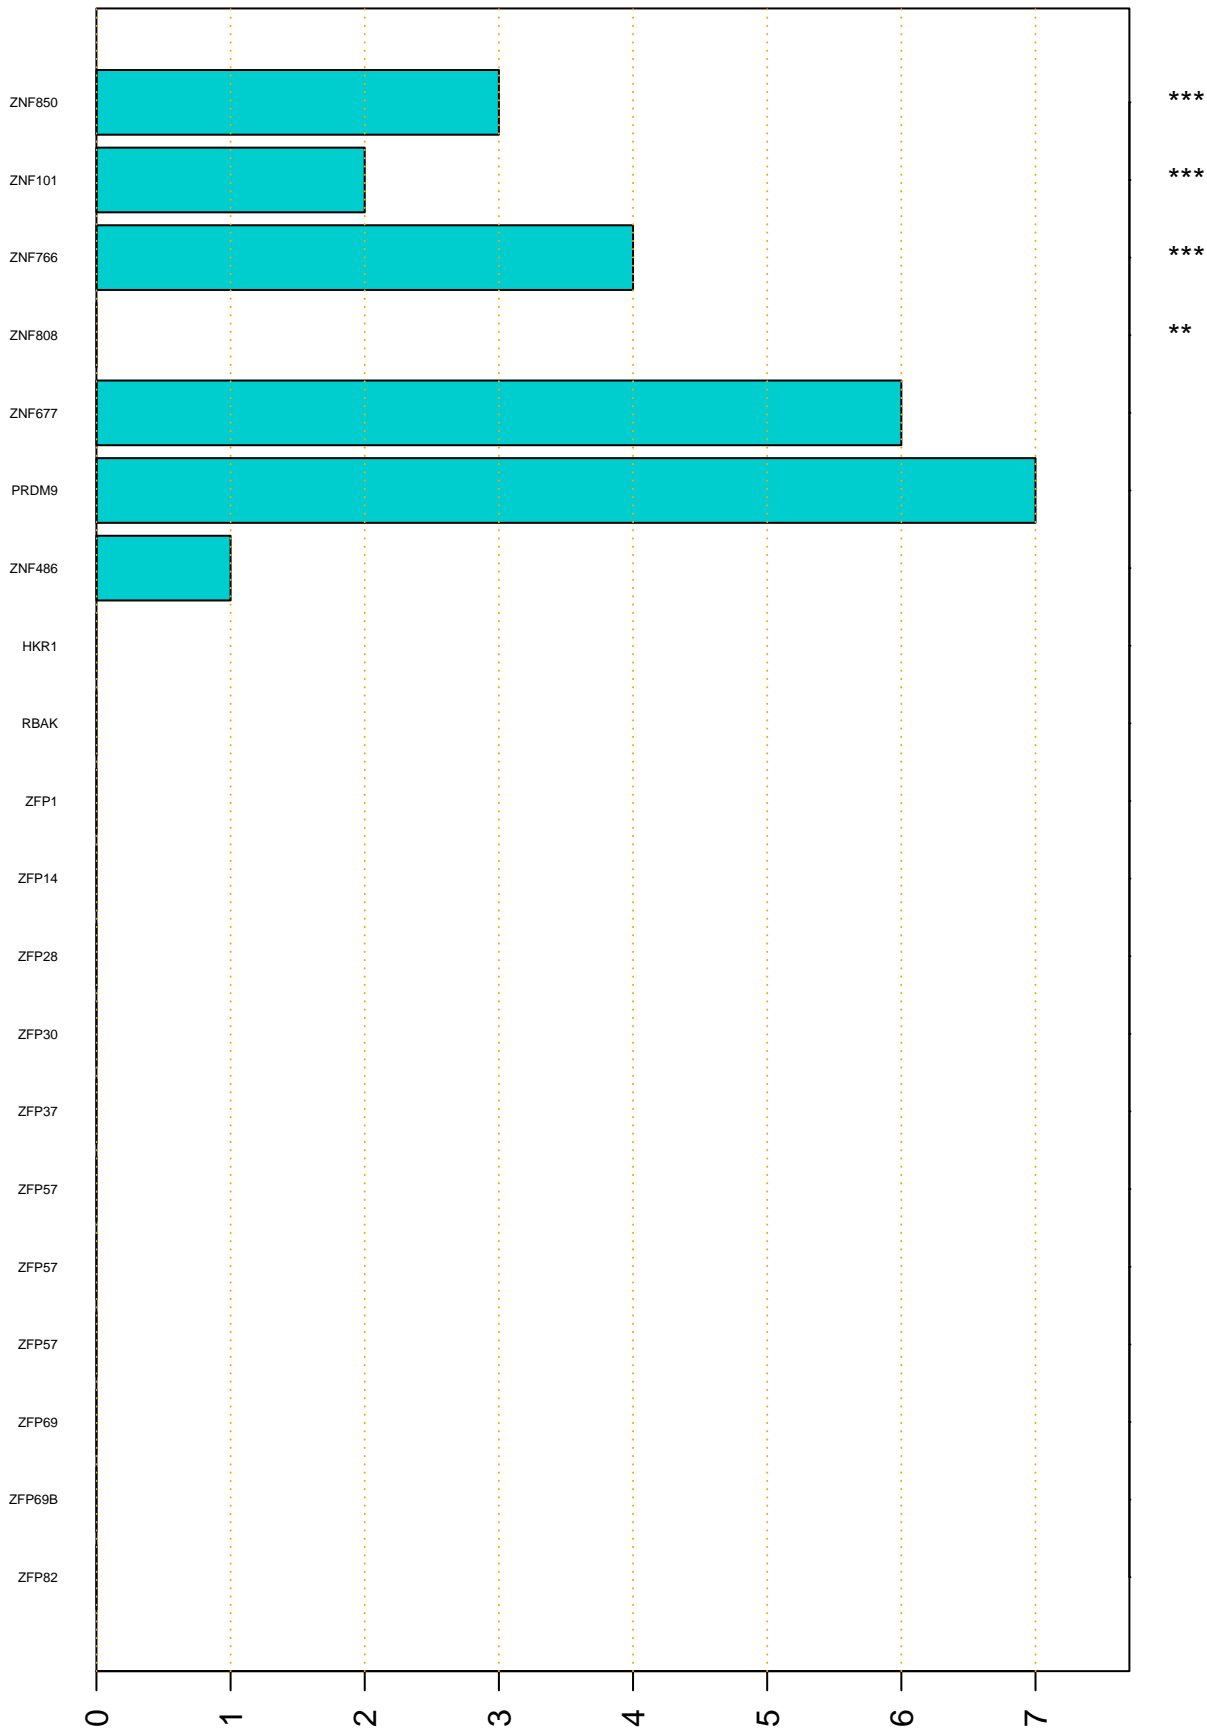

Enriched KZFP

#TE sfam with peak