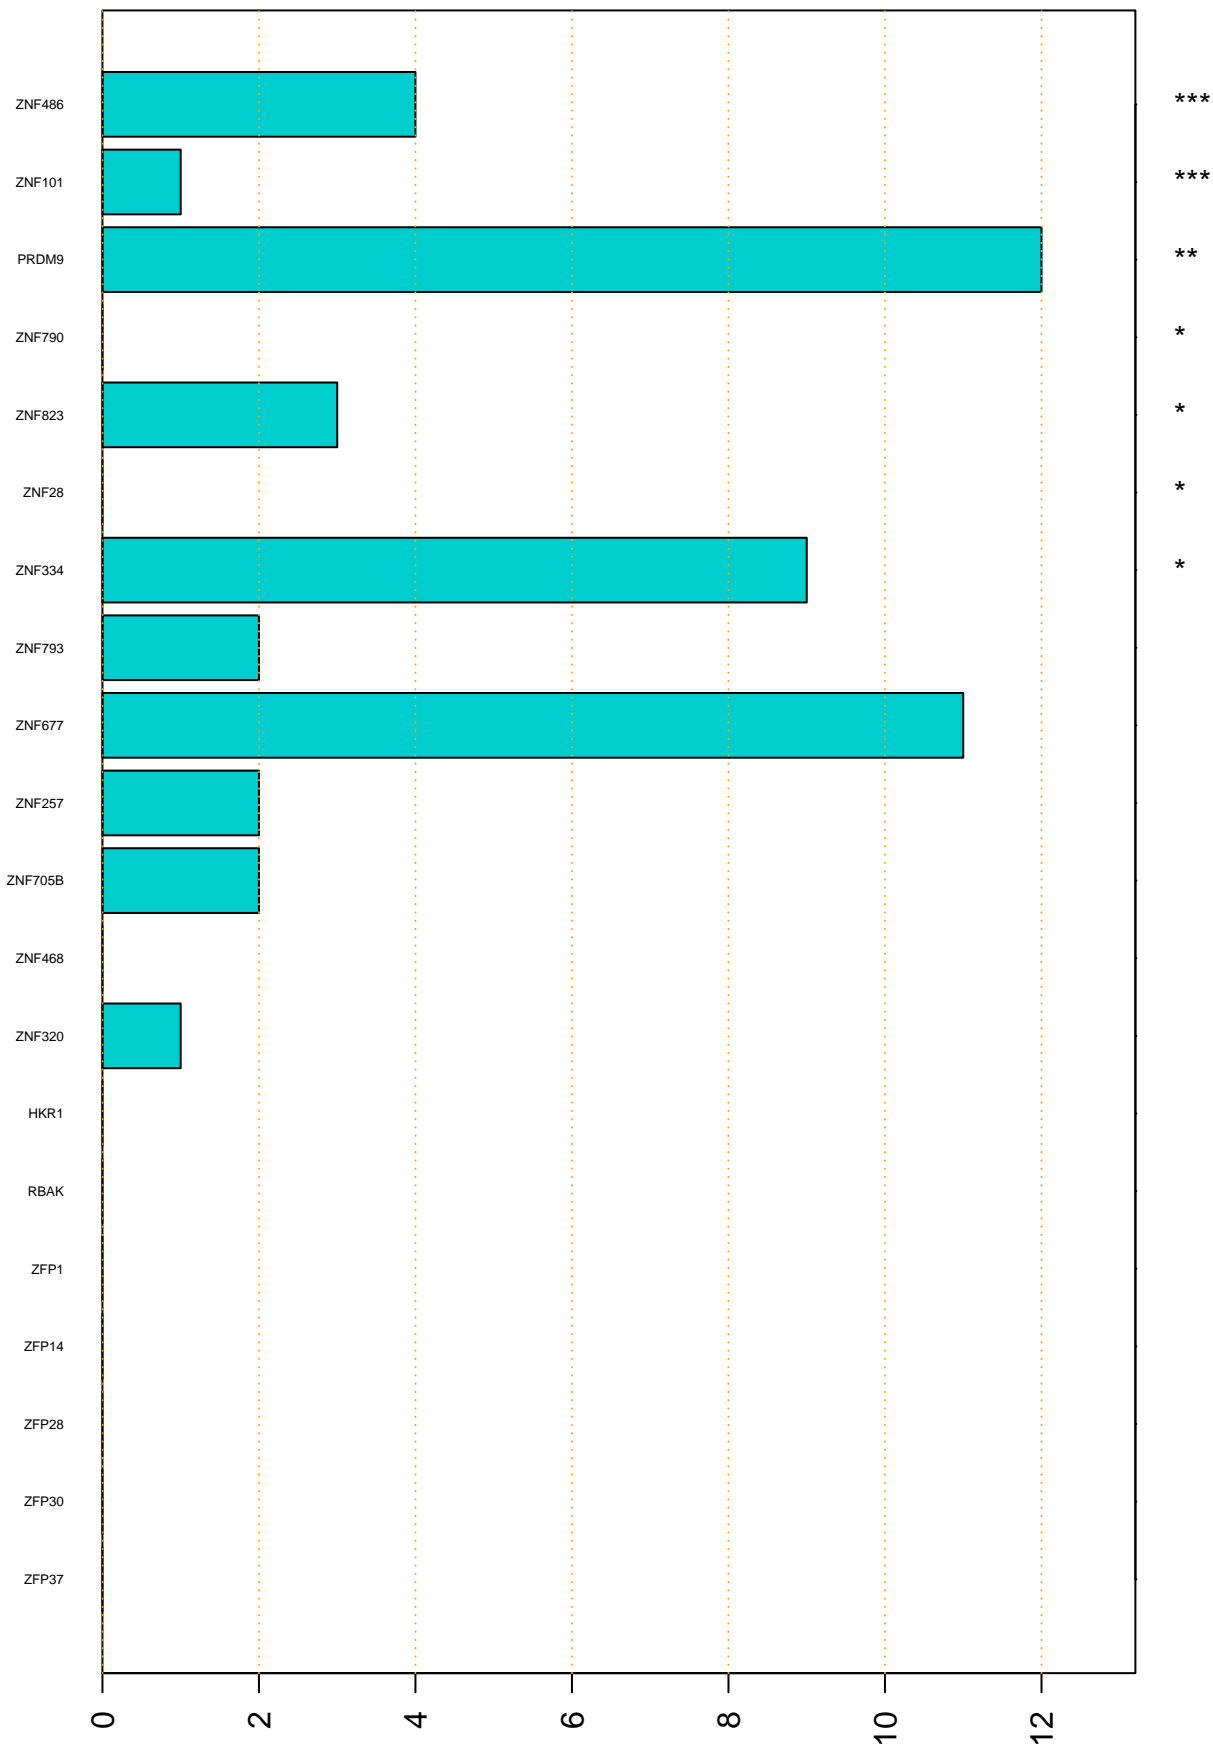

Enriched KZFP

#TE sfam with peak