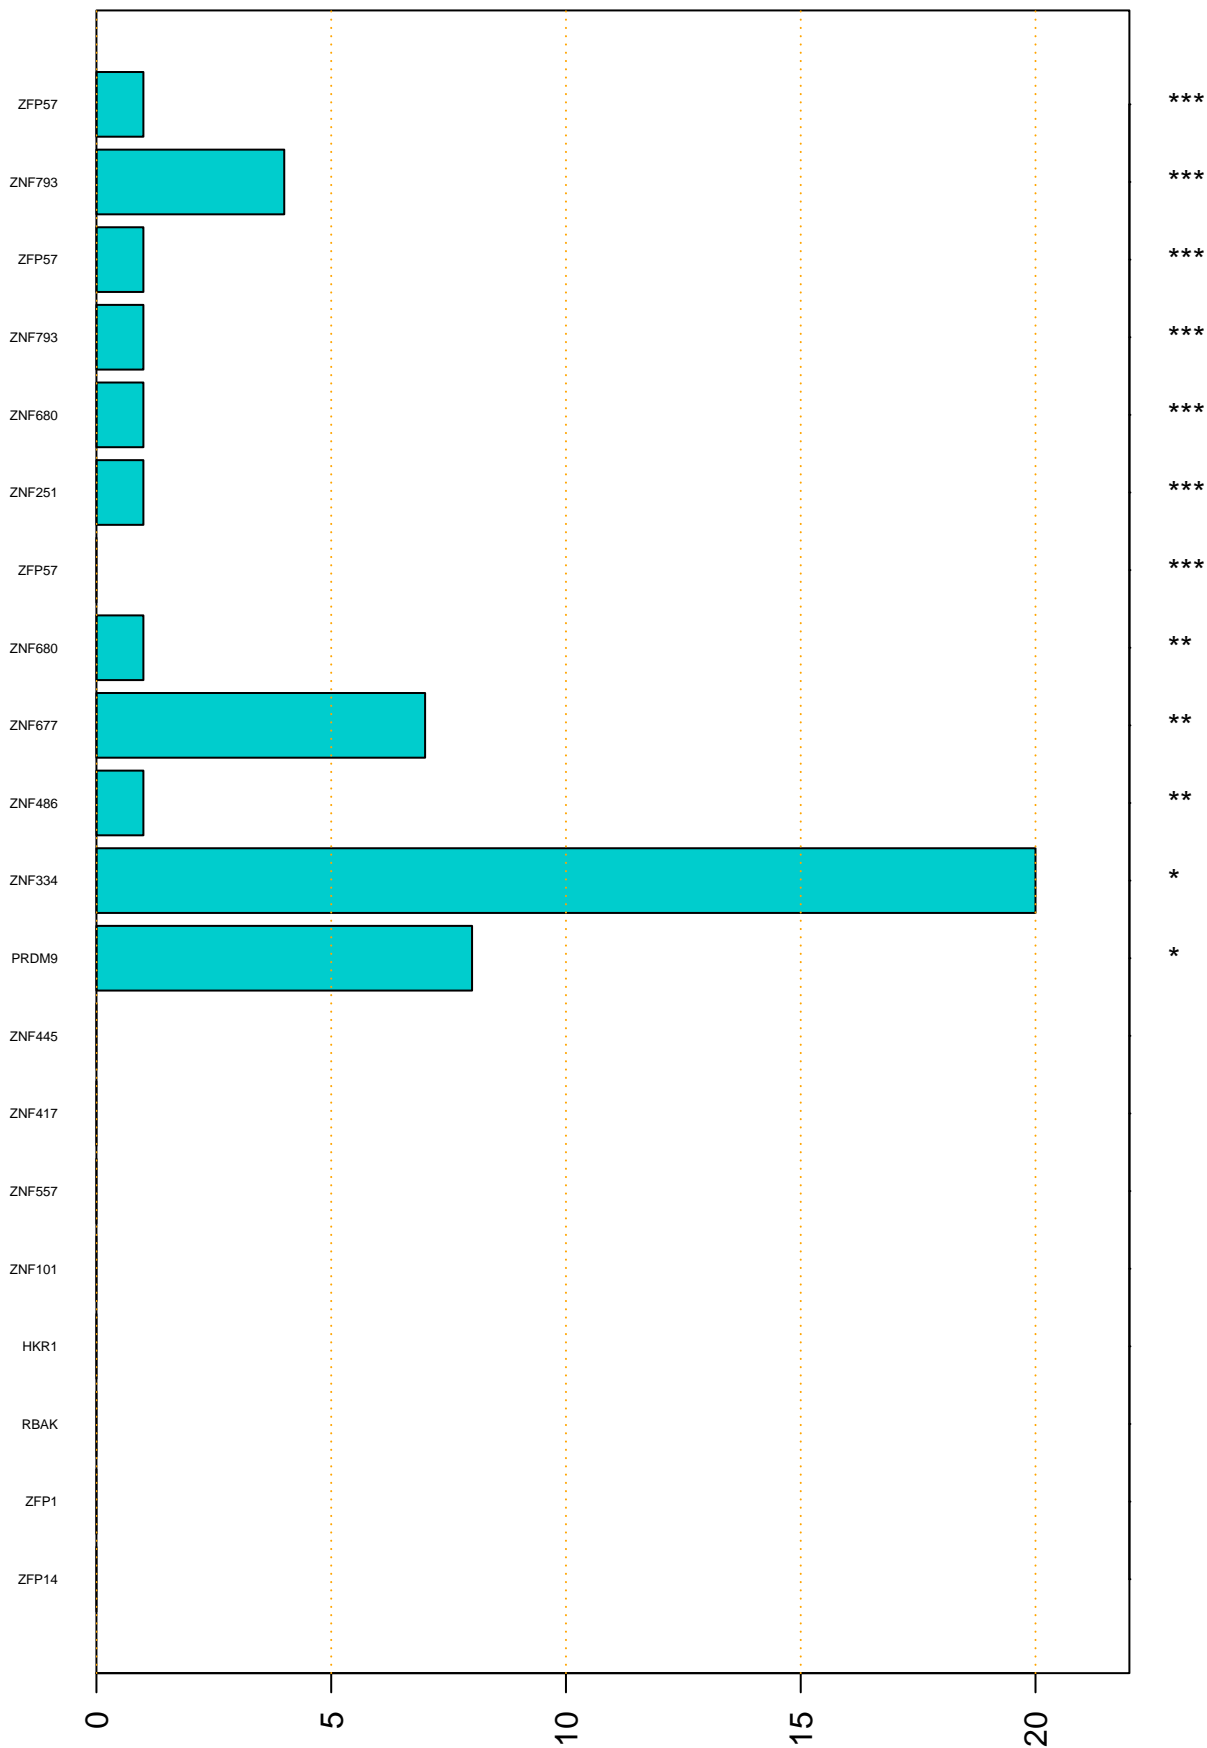

Enriched KZFP

#TE sfam with peak