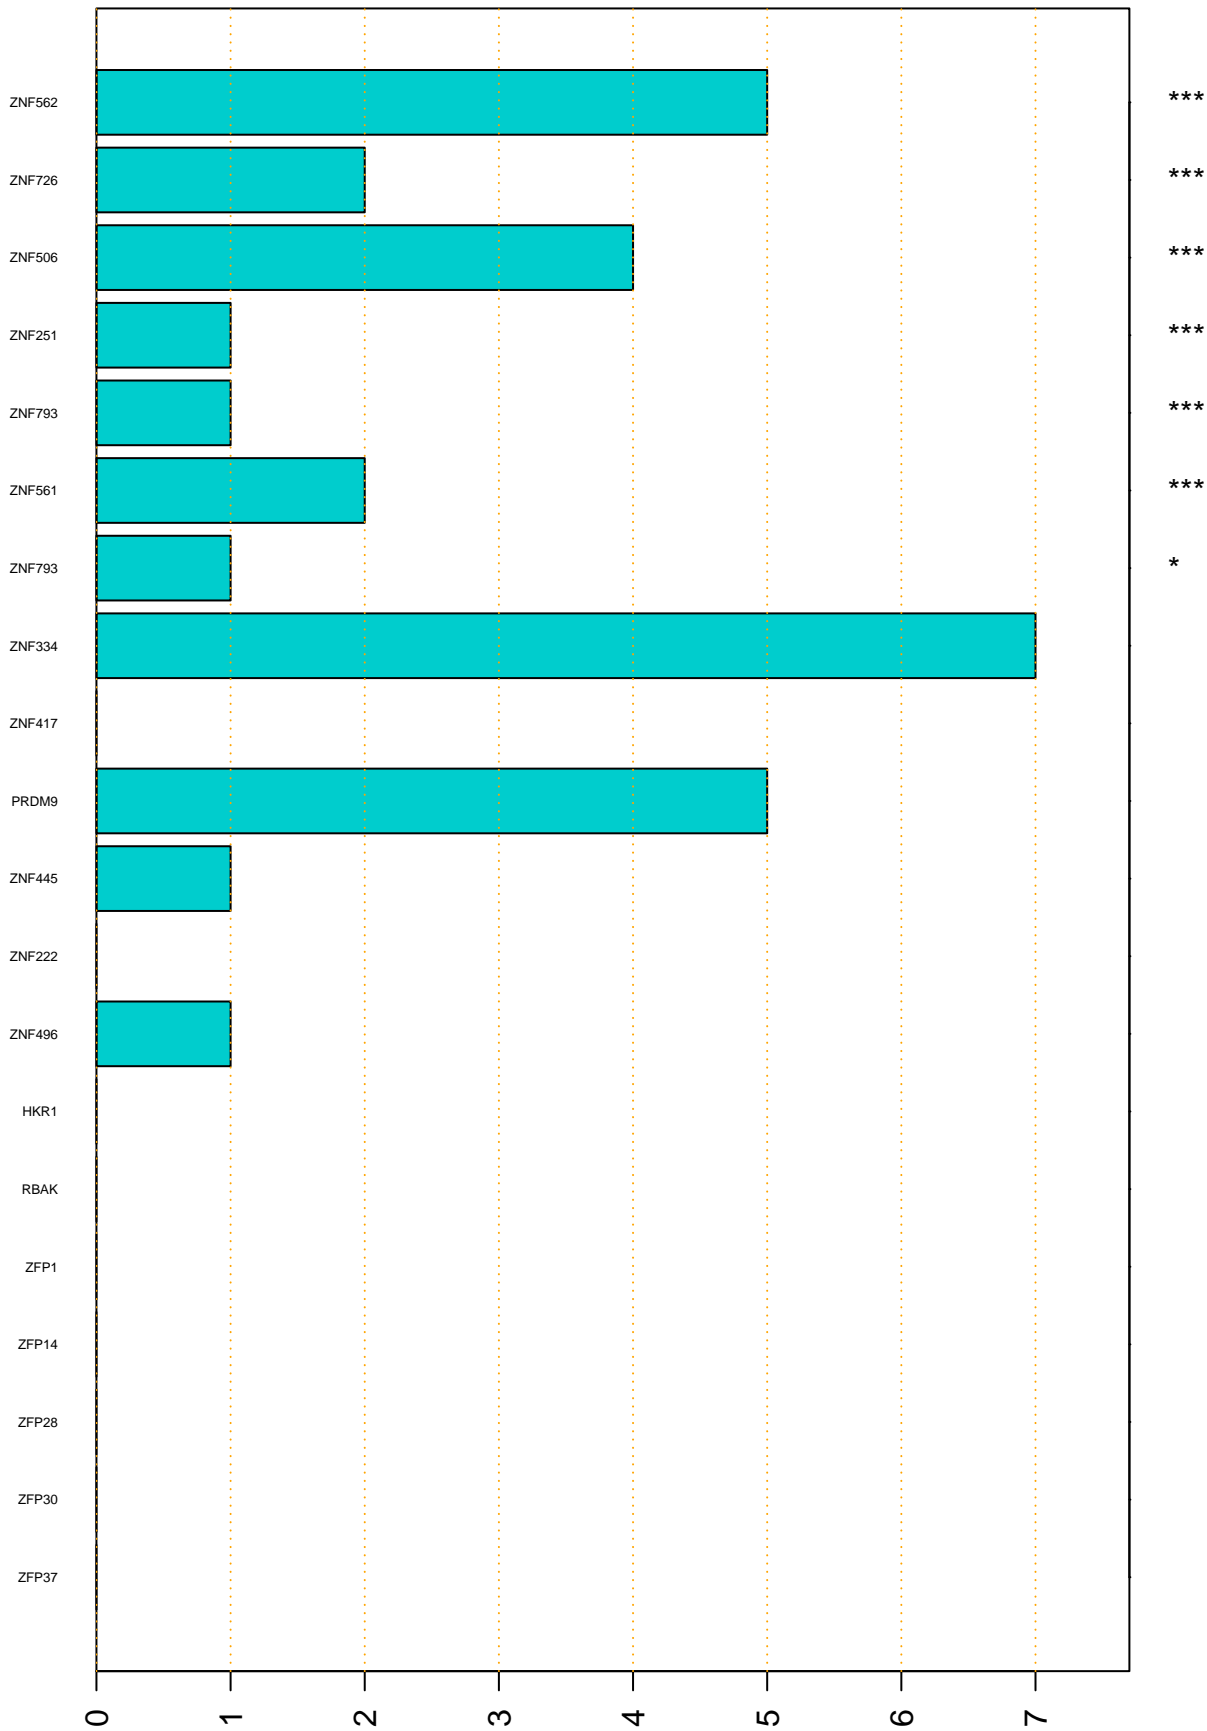

Enriched KZFP

#TE sfam with peak