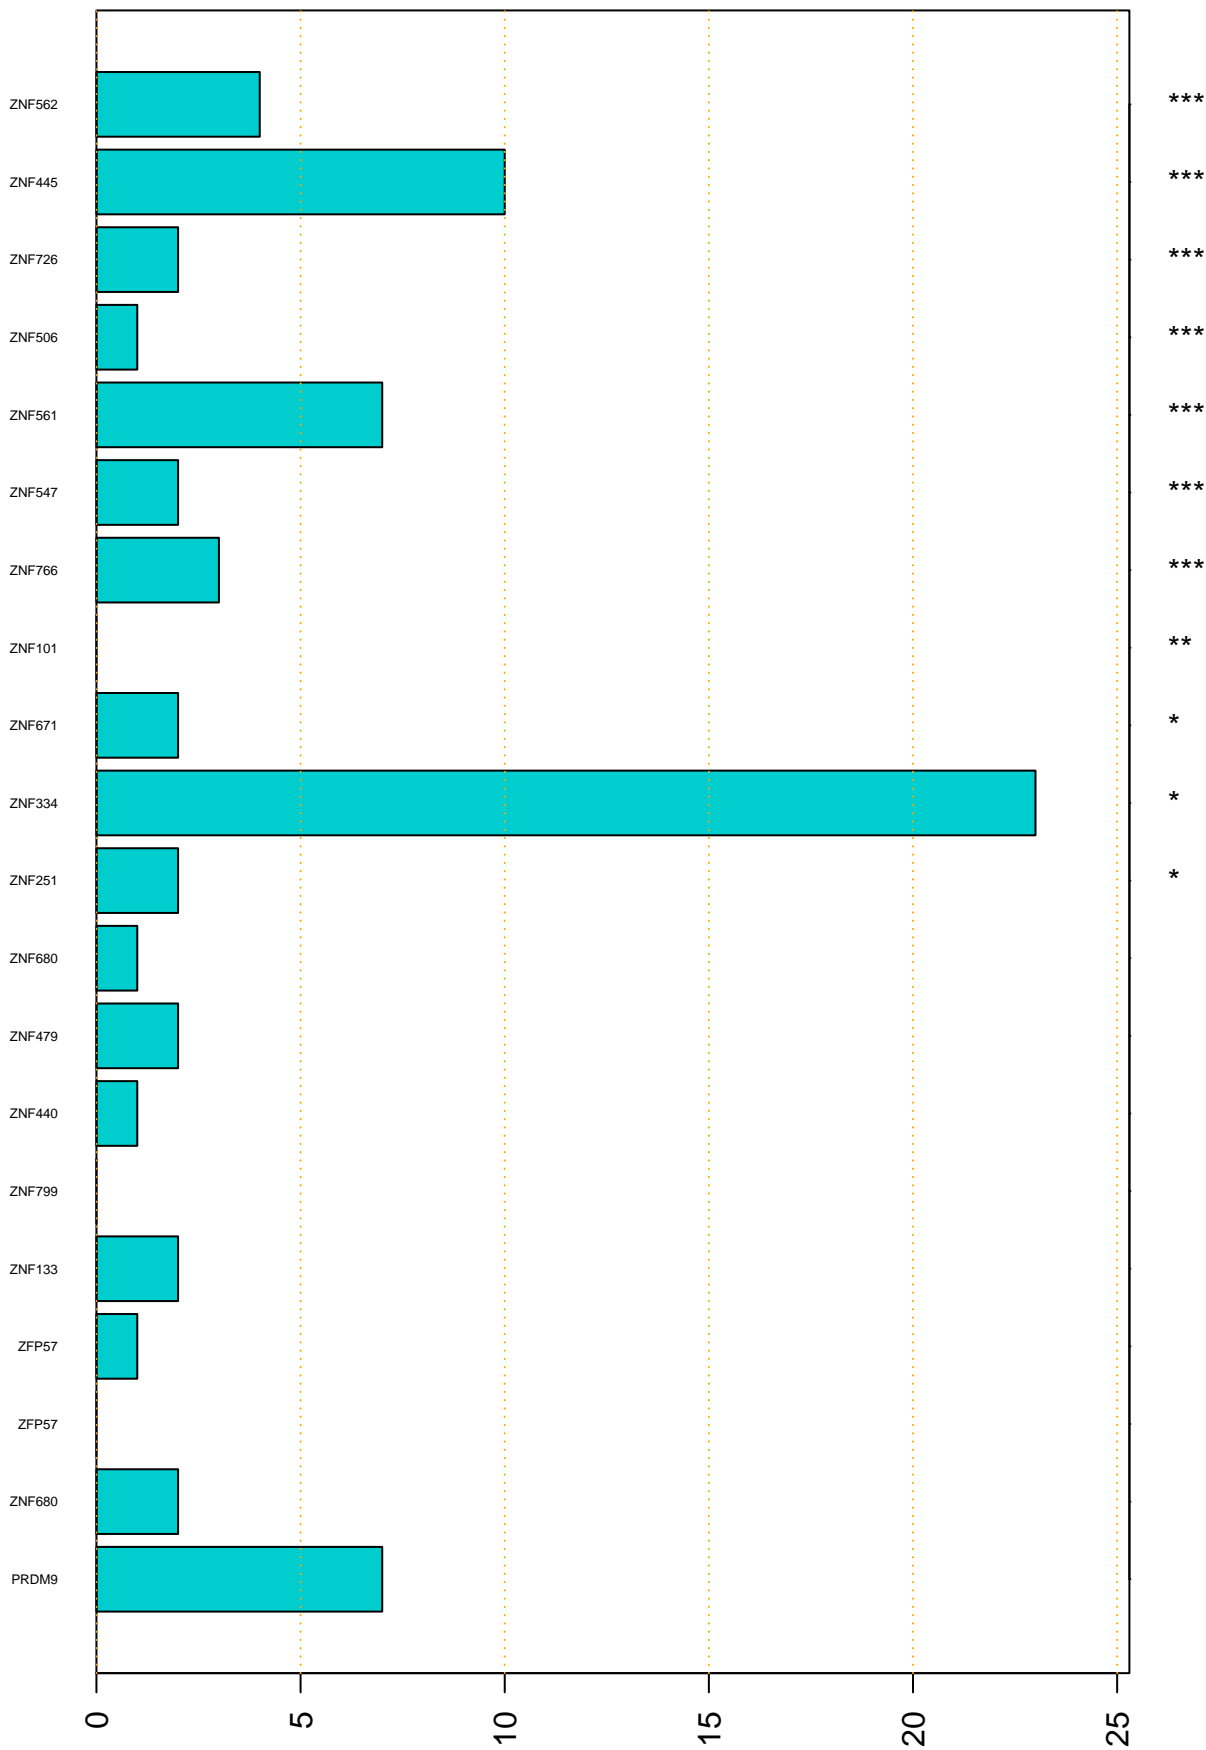

Enriched KZFP

#TE sfam with peak