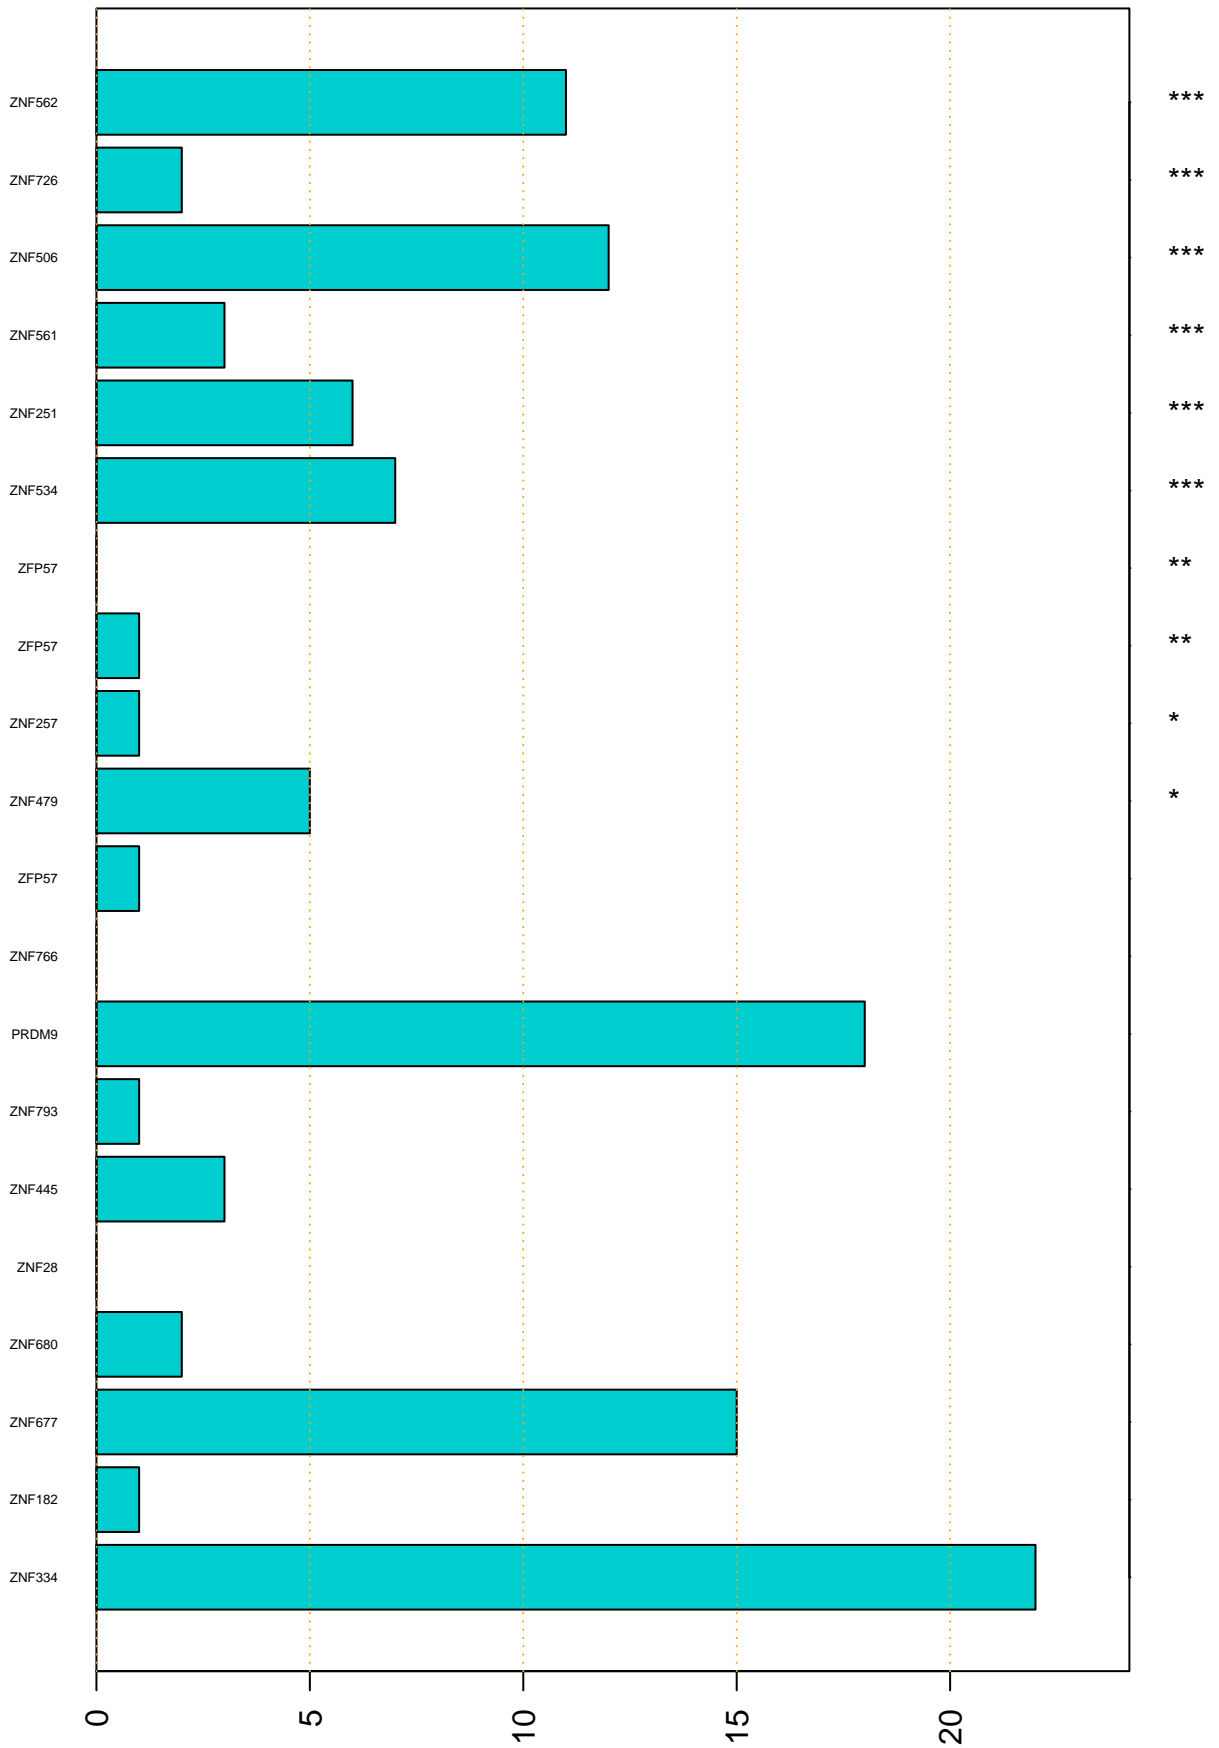

Enriched KZFP

#TE sfam with peak