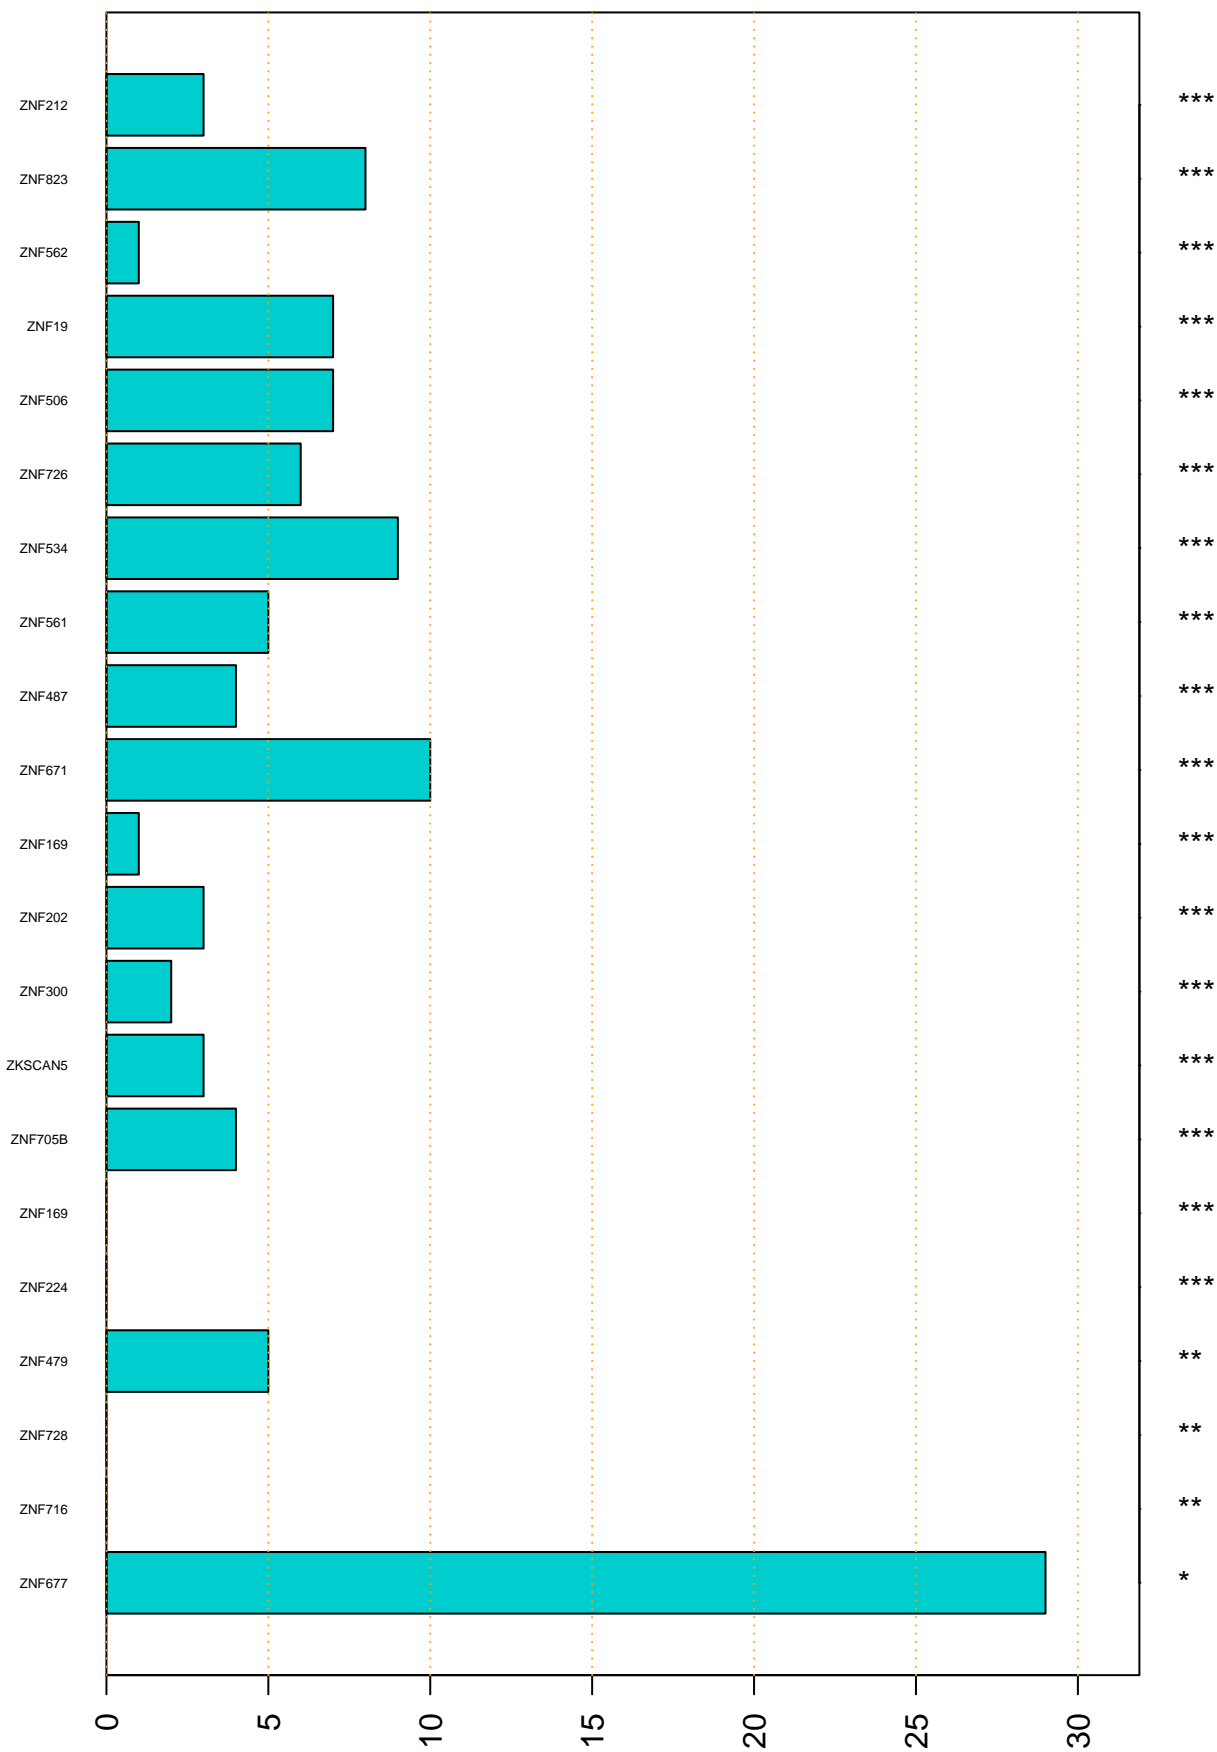

Enriched KZFP

#TE sfam with peak