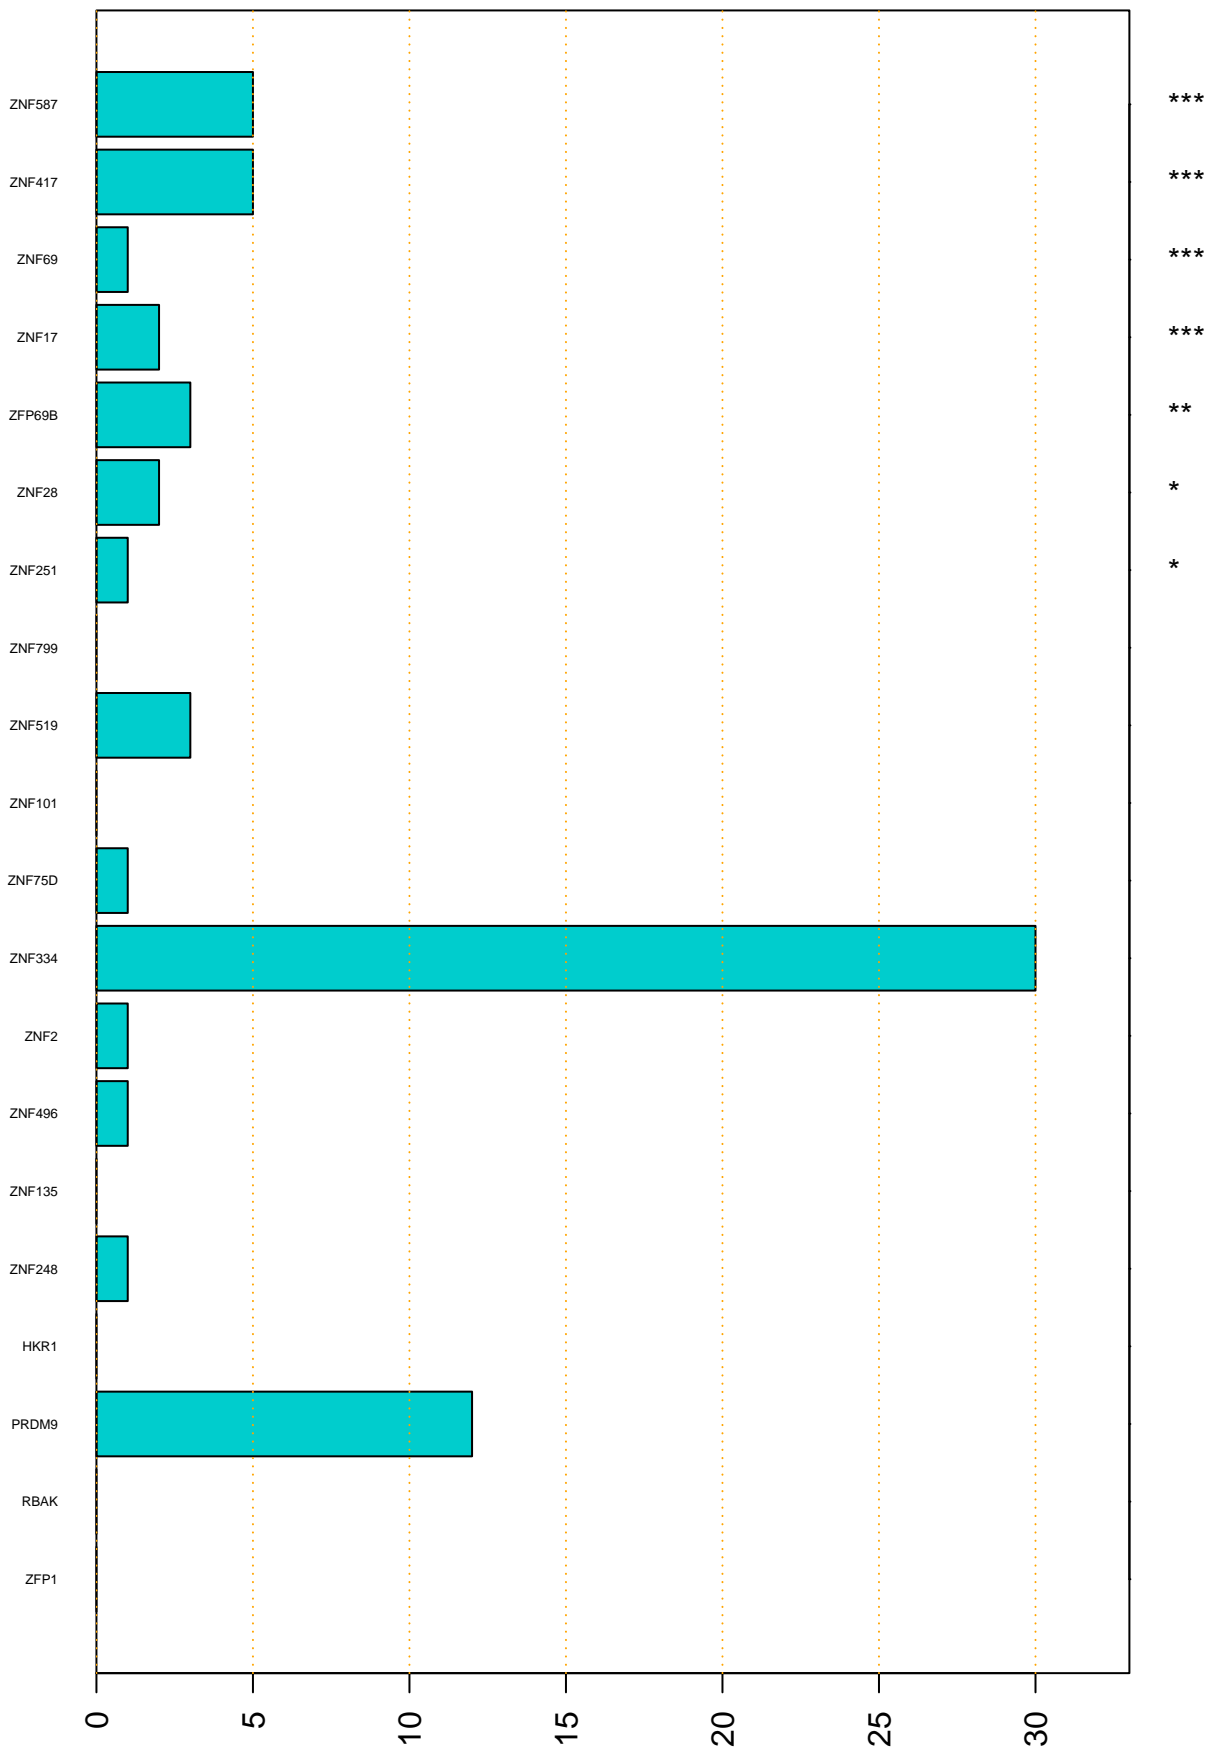

Enriched KZFP

#TE sfam with peak