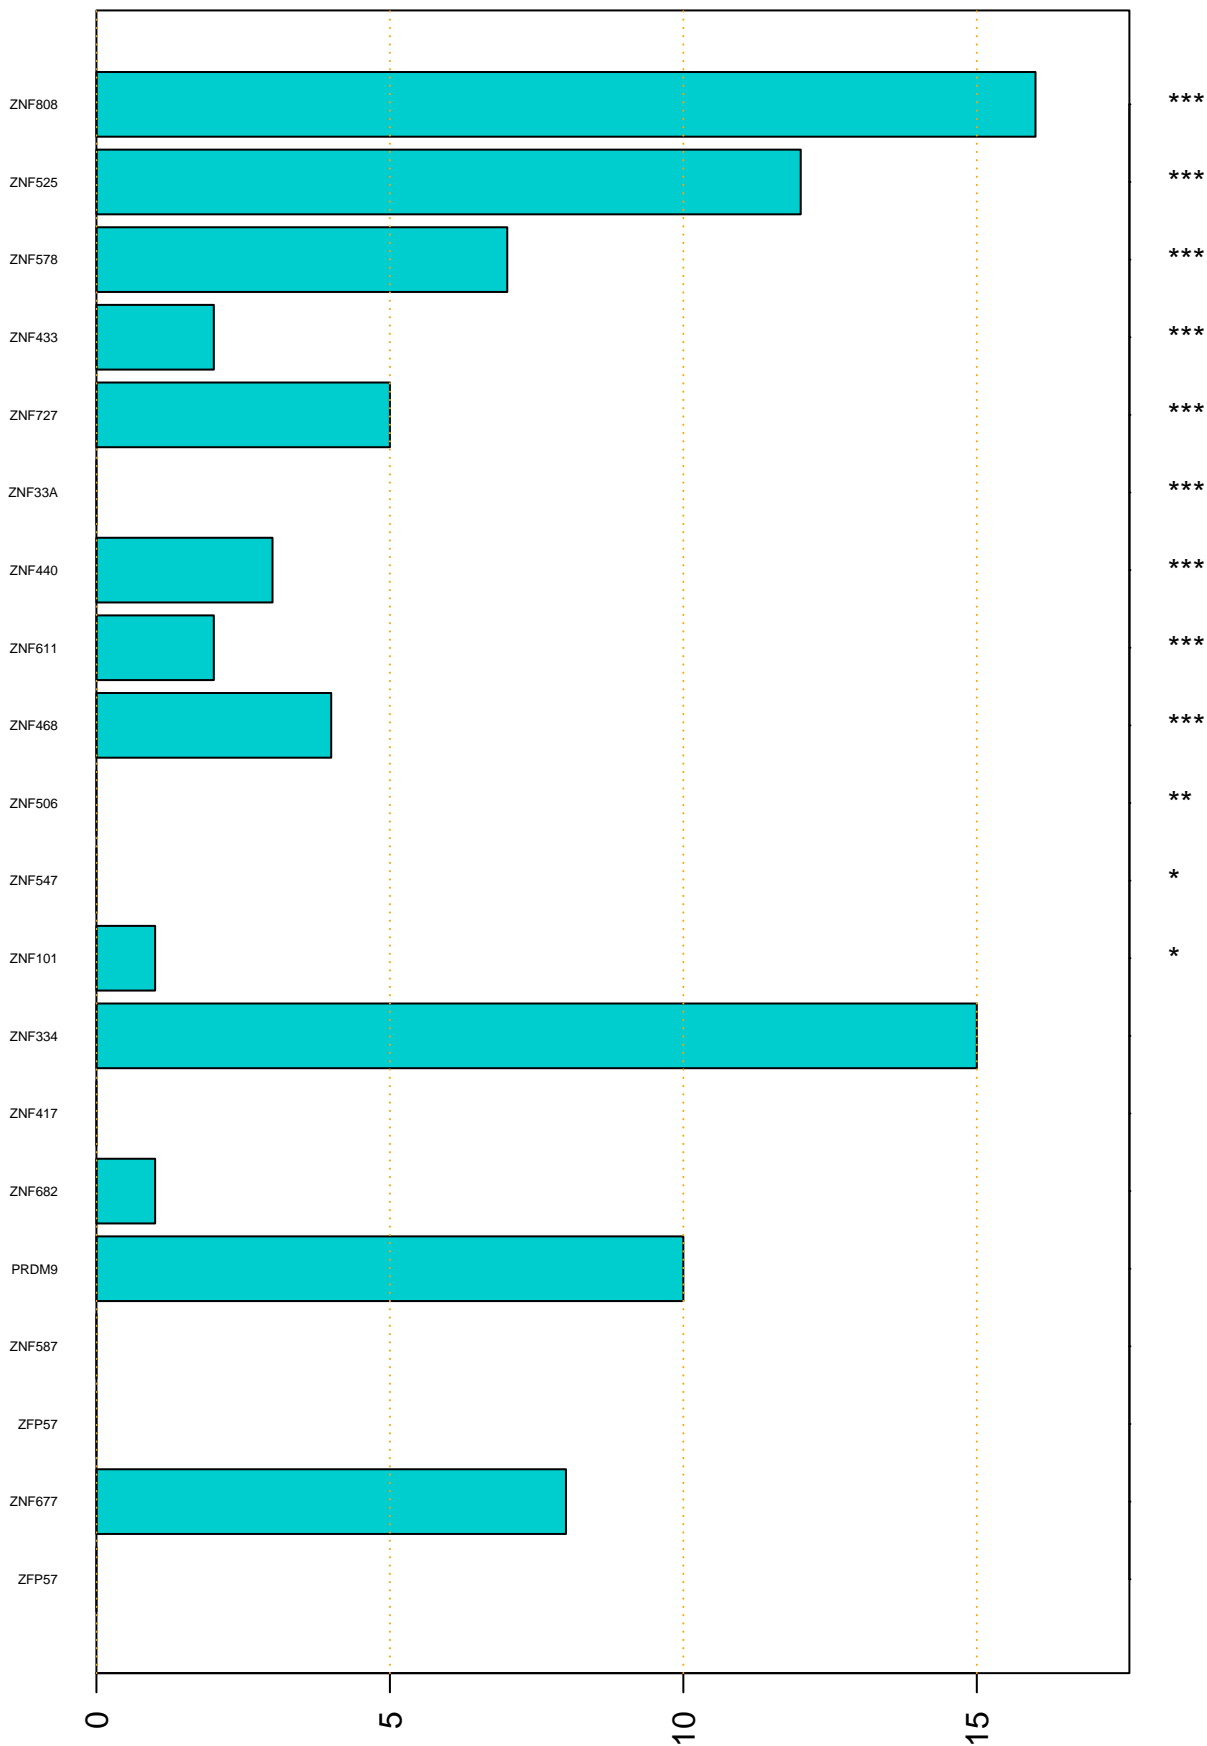

Enriched KZFP

#TE sfam with peak