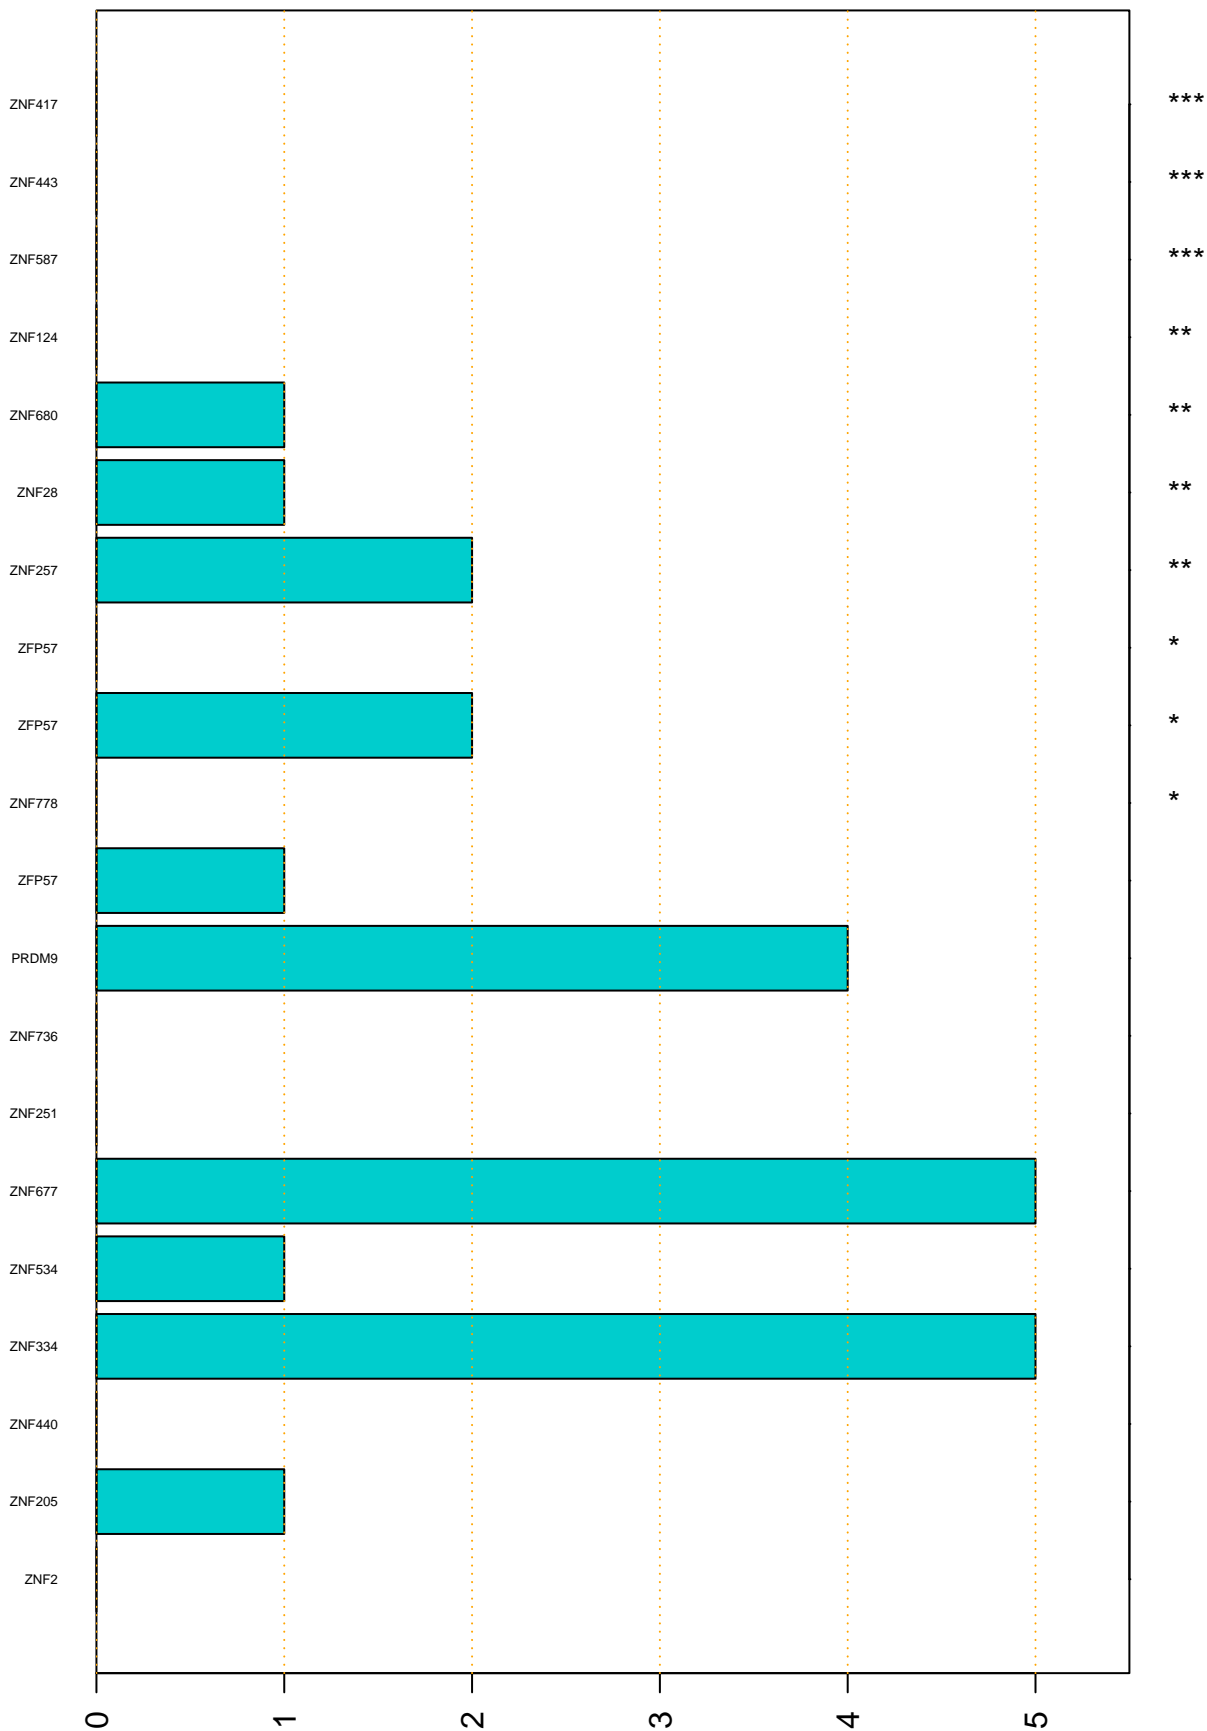

Enriched KZFP

#TE sfam with peak