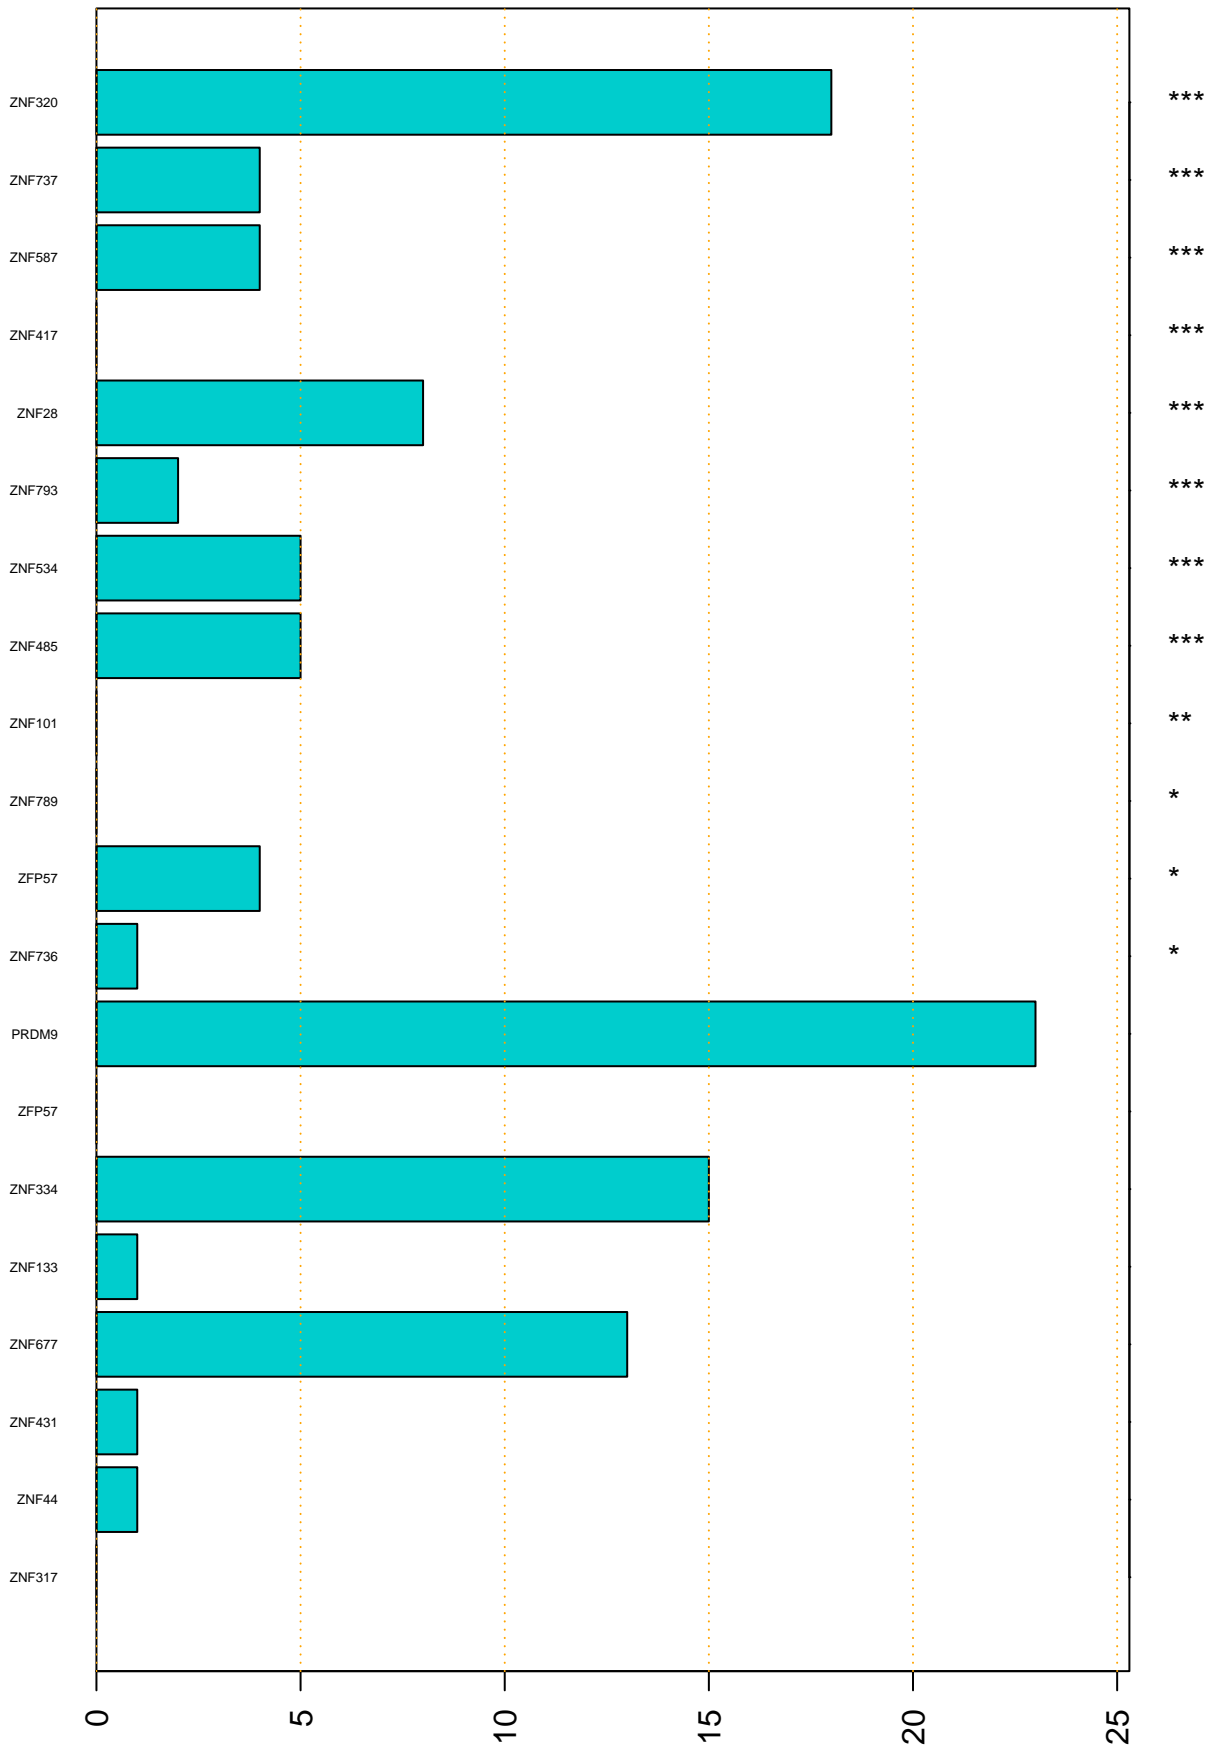

Enriched KZFP

#TE sfam with peak