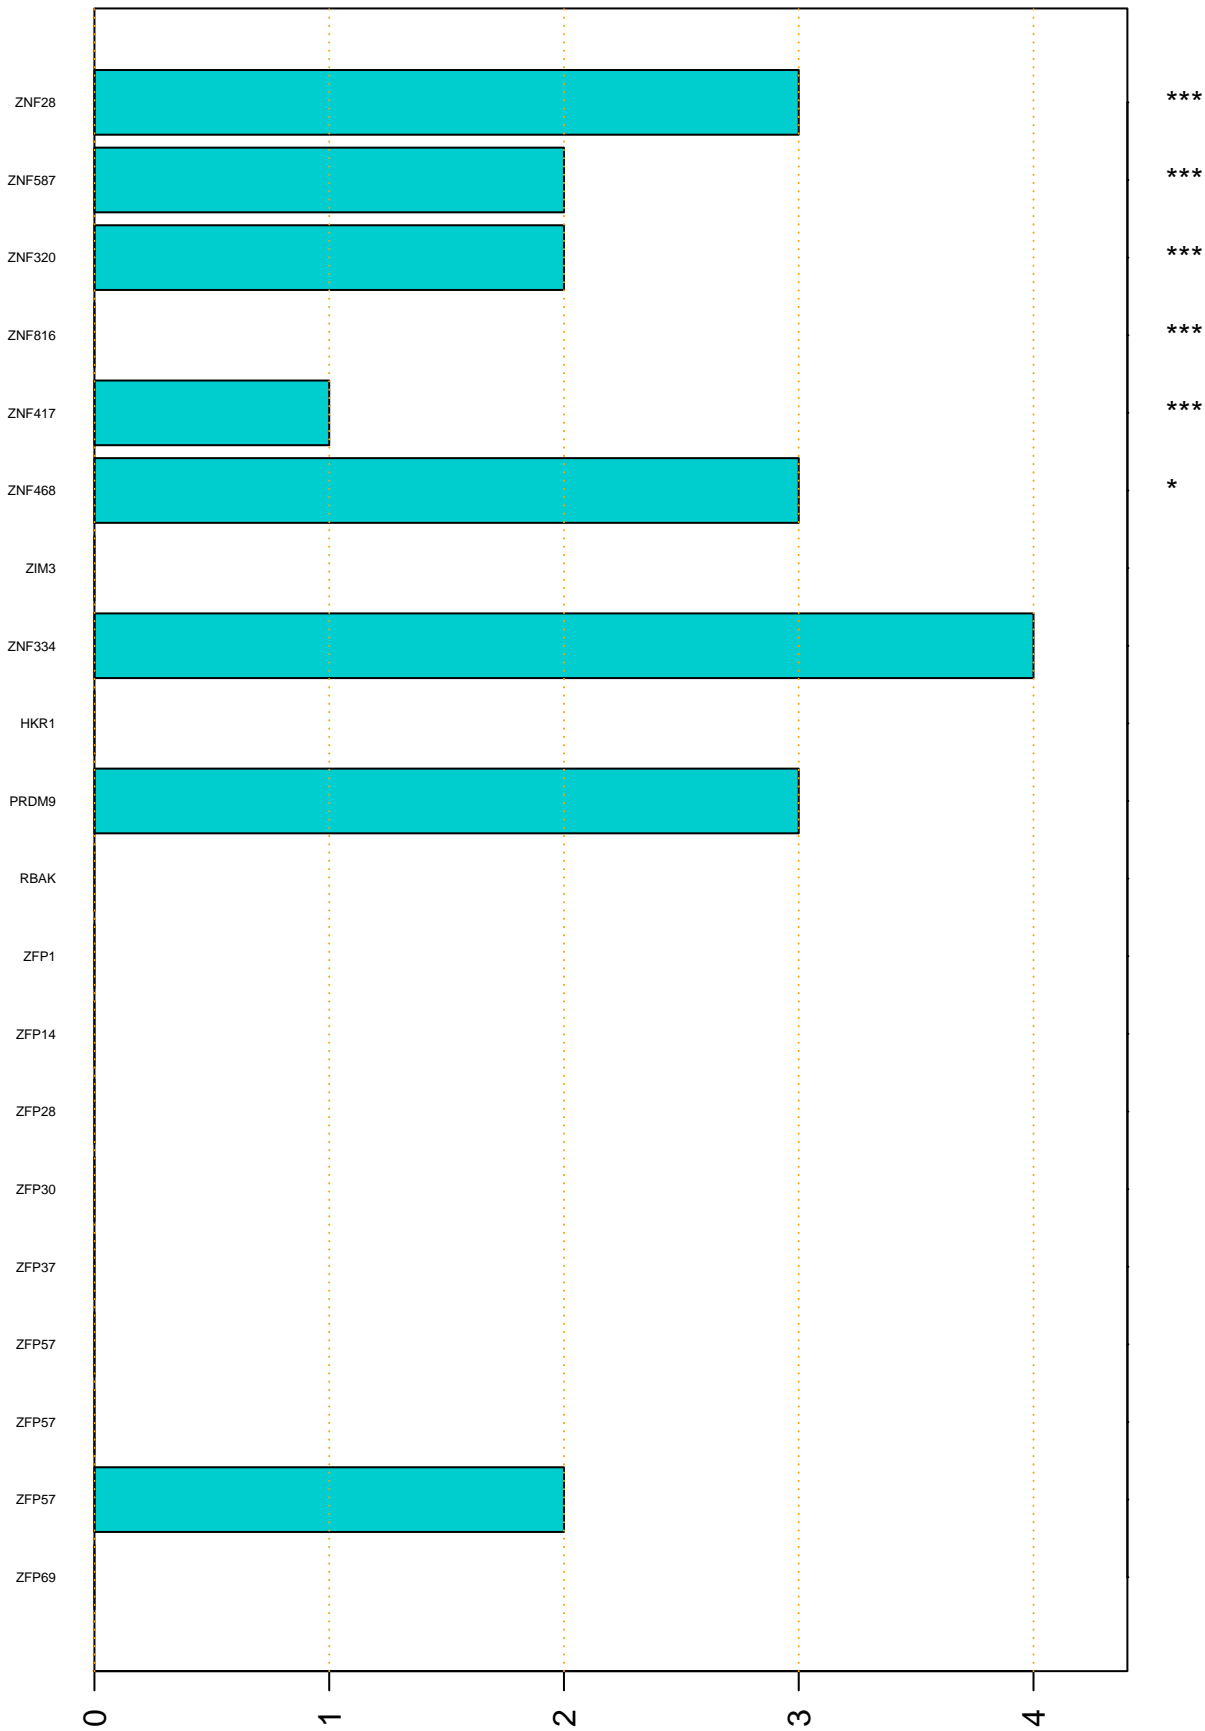

Enriched KZFP

#TE sfam with peak