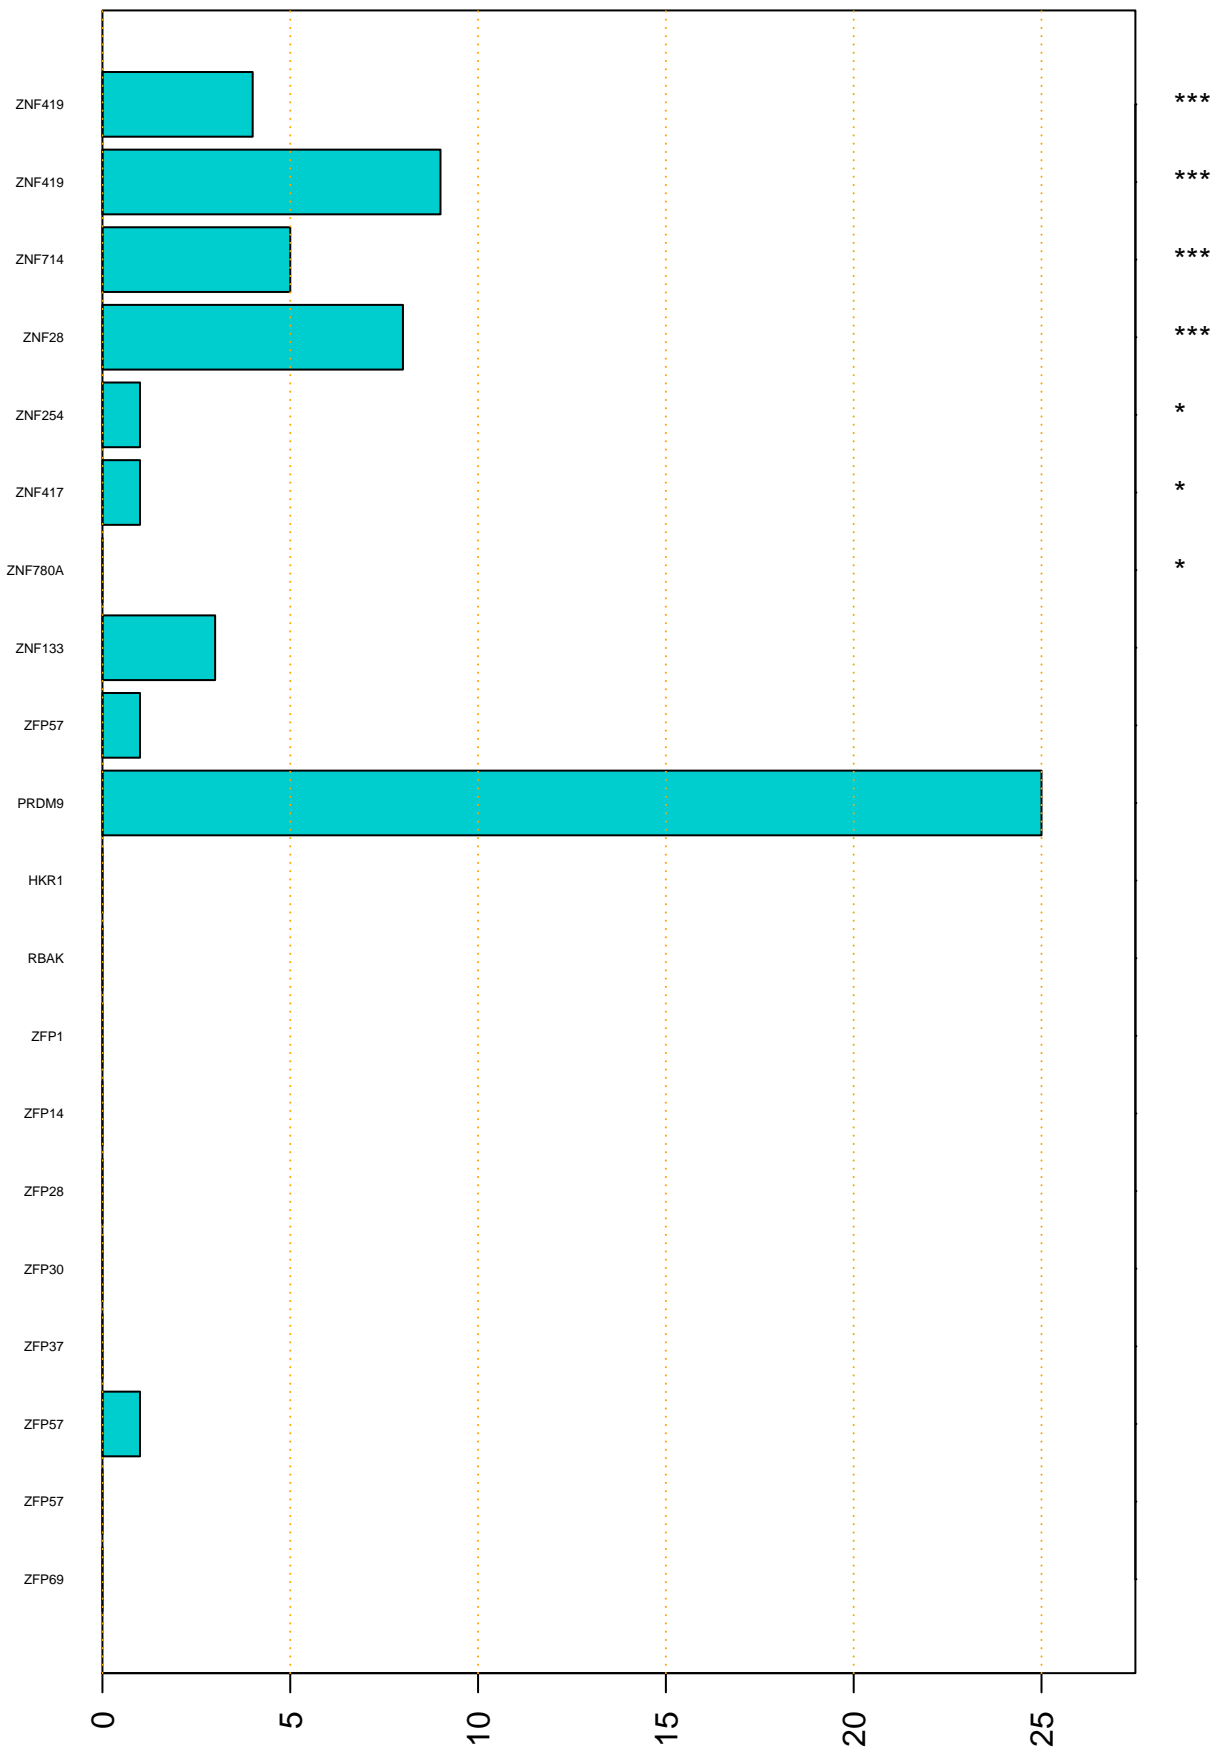

Enriched KZFP

#TE sfam with peak