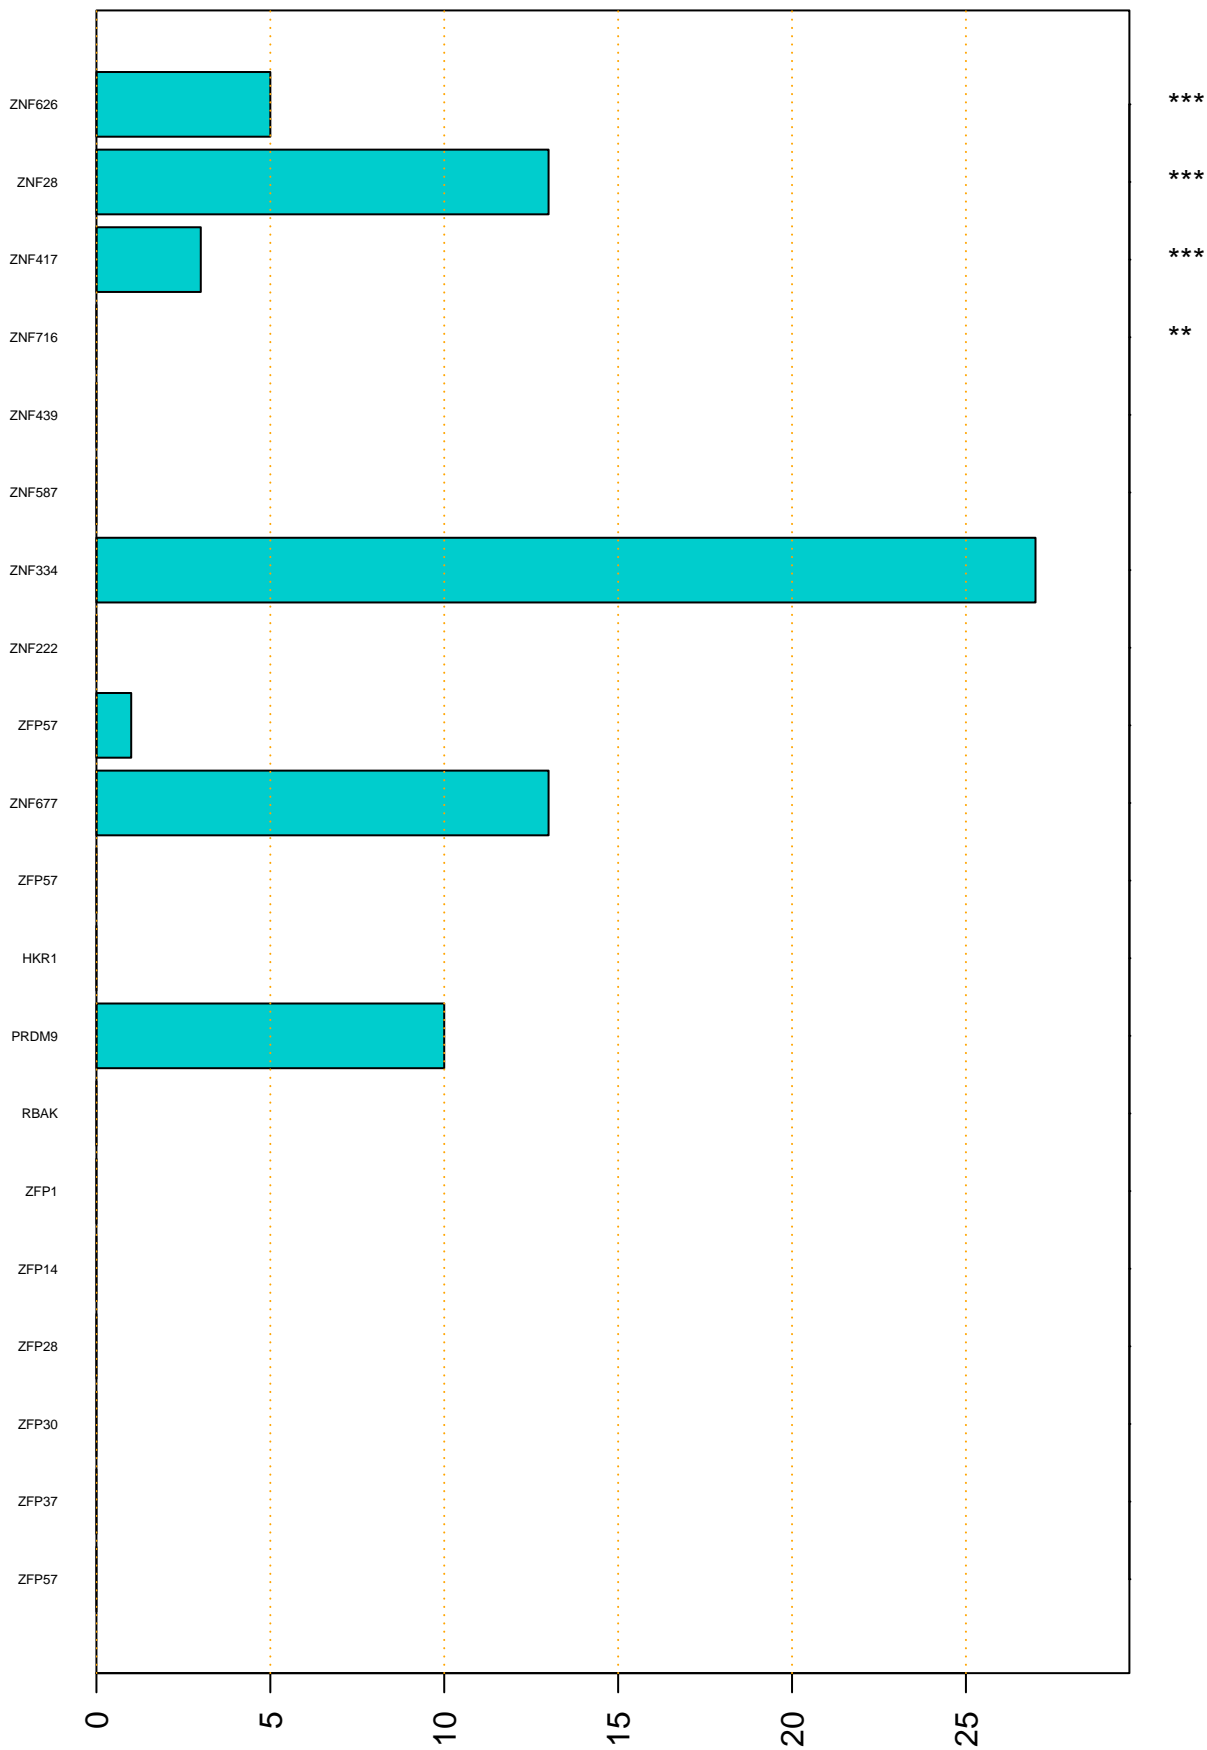

Enriched KZFP

#TE sfam with peak