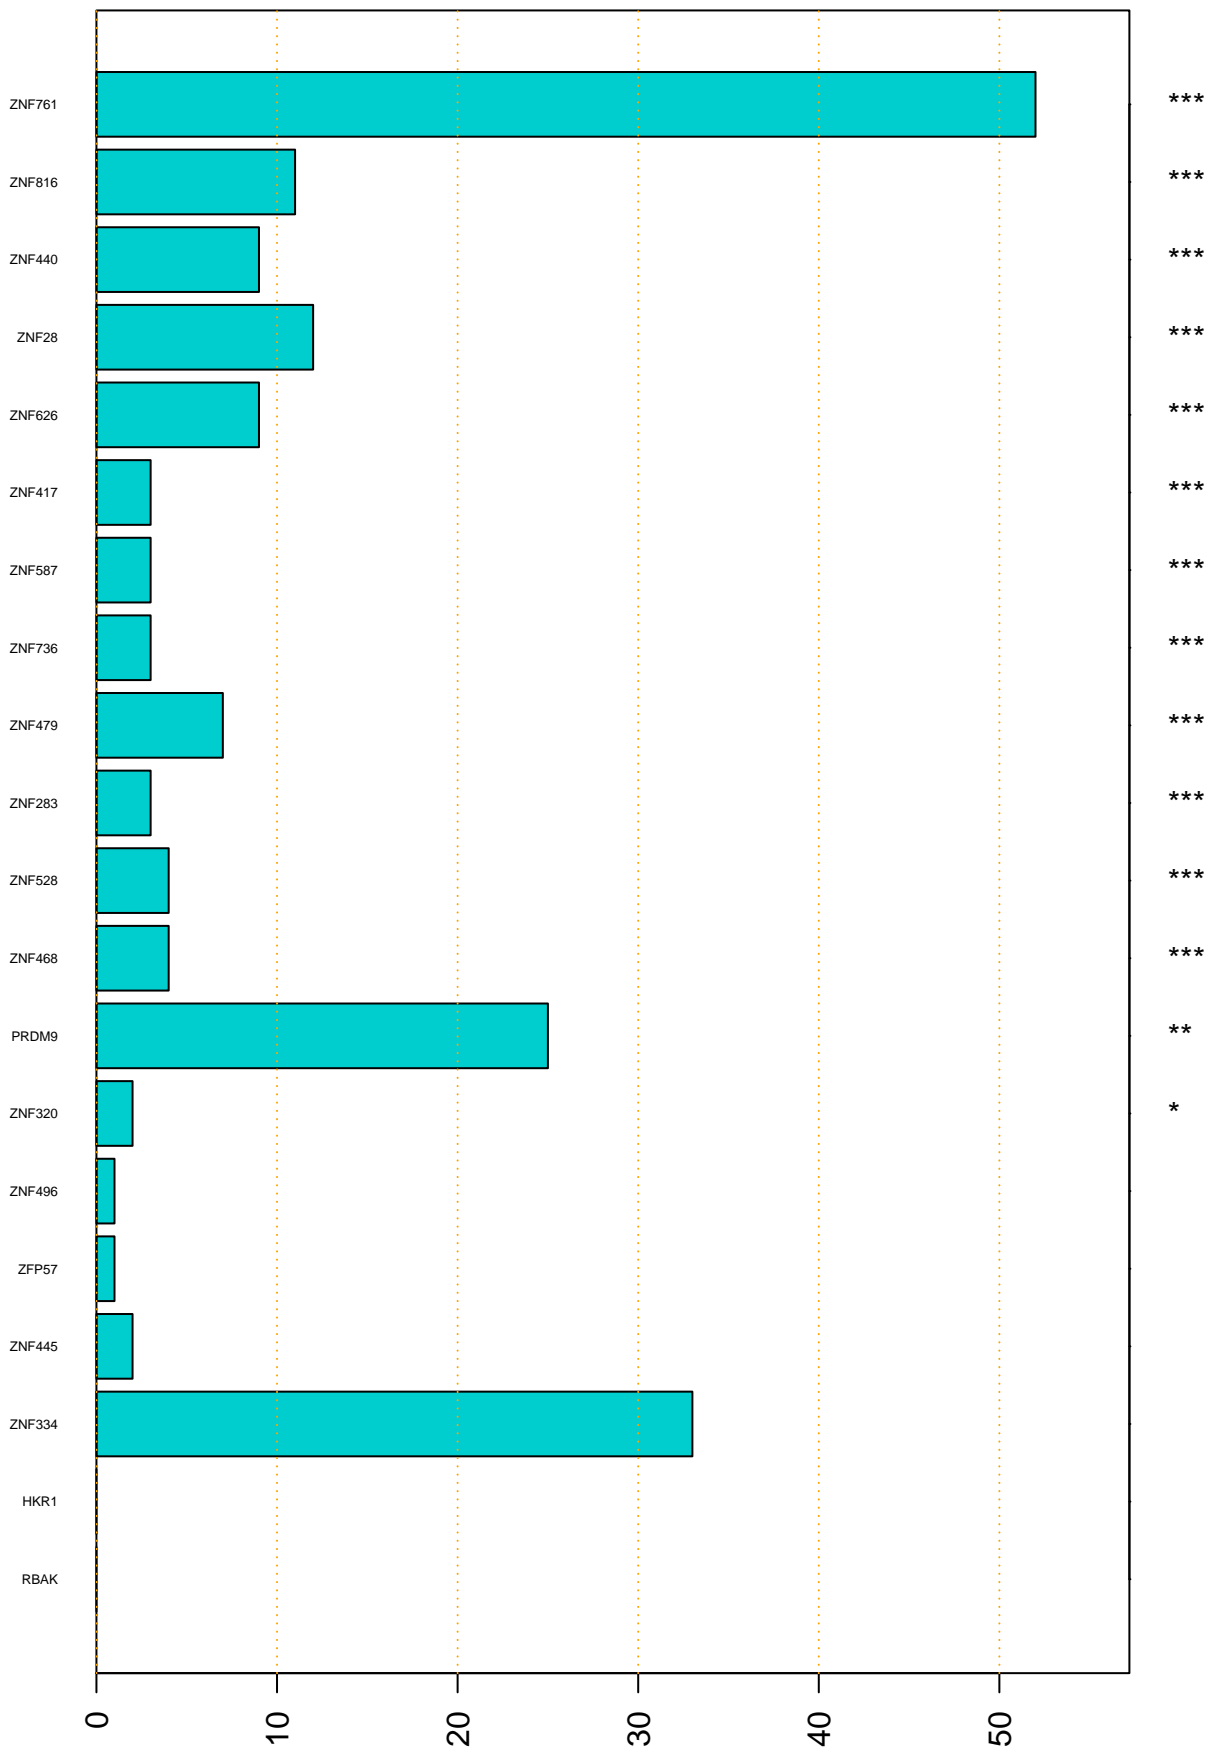

Enriched KZFP

#TE sfam with peak