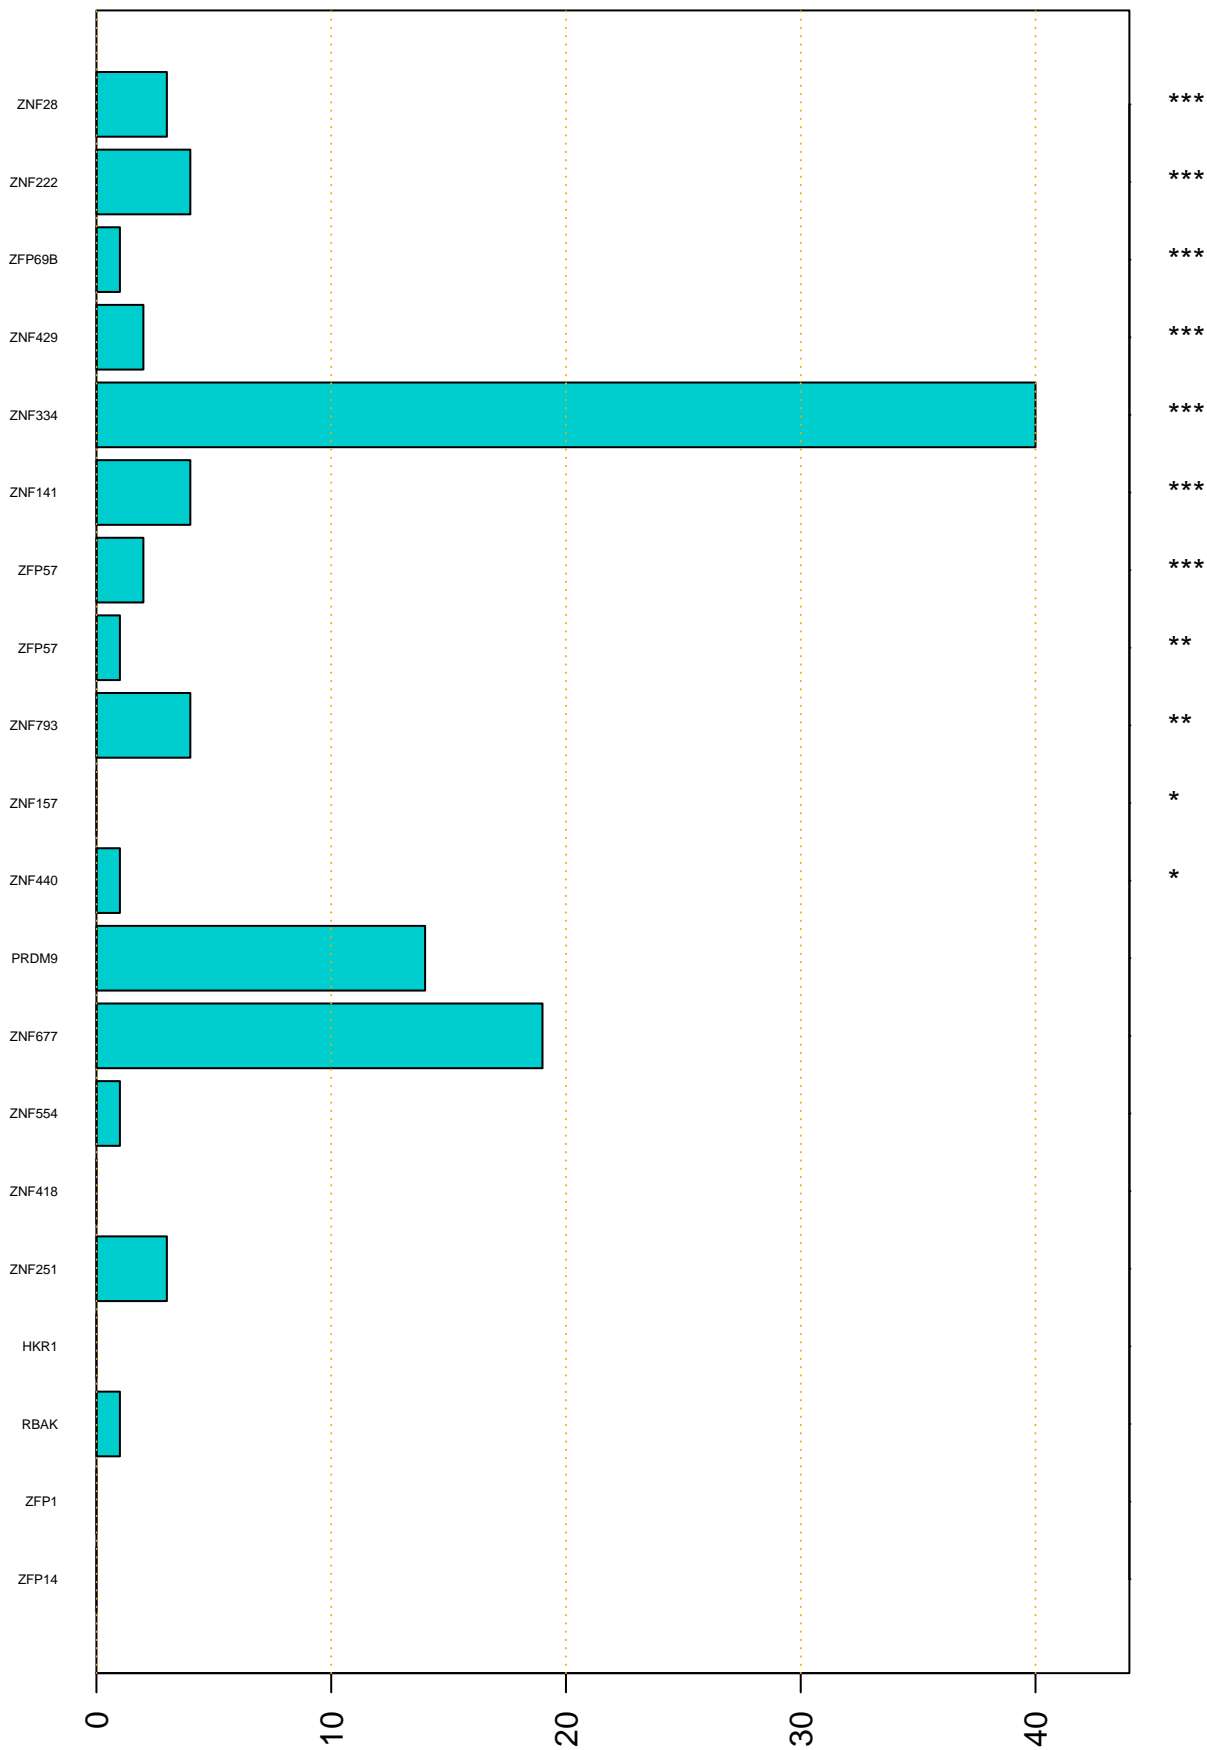

Enriched KZFP

#TE sfam with peak