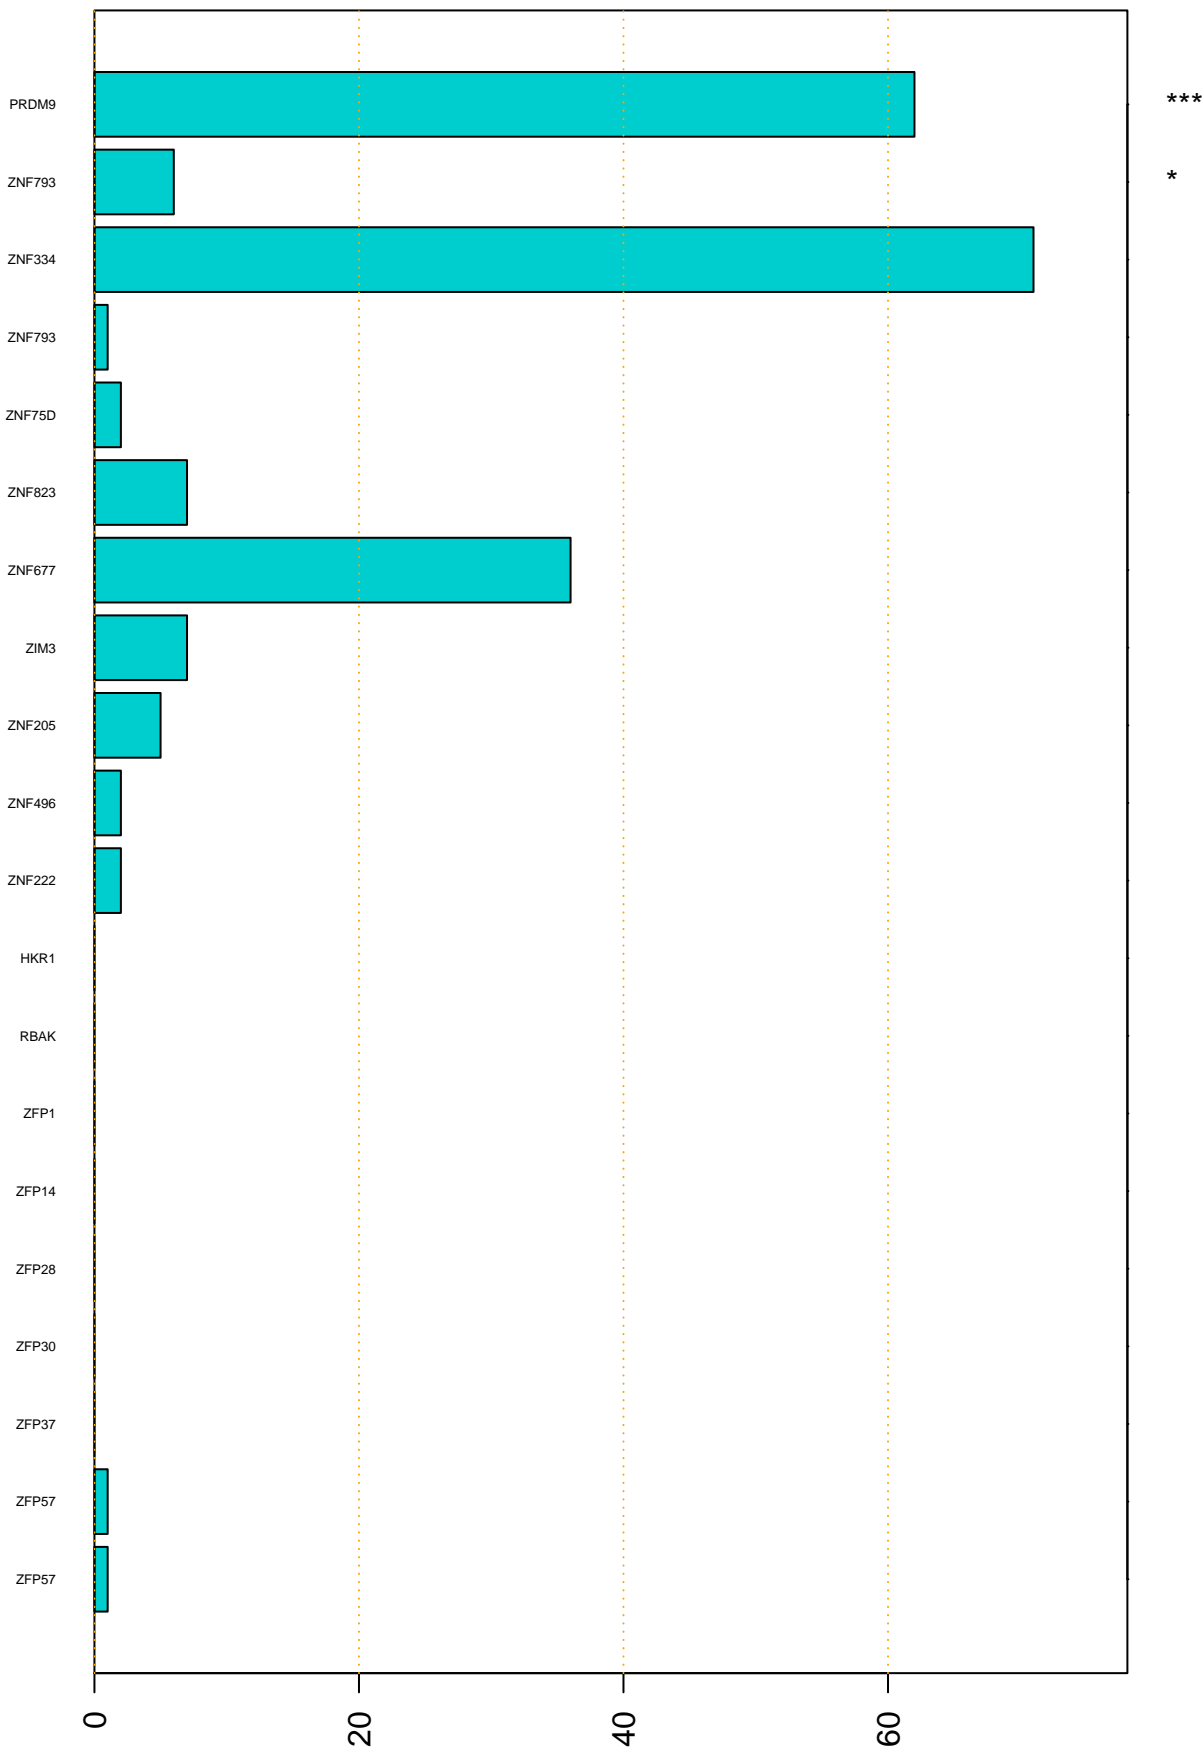

Enriched KZFP

#TE sfam with peak