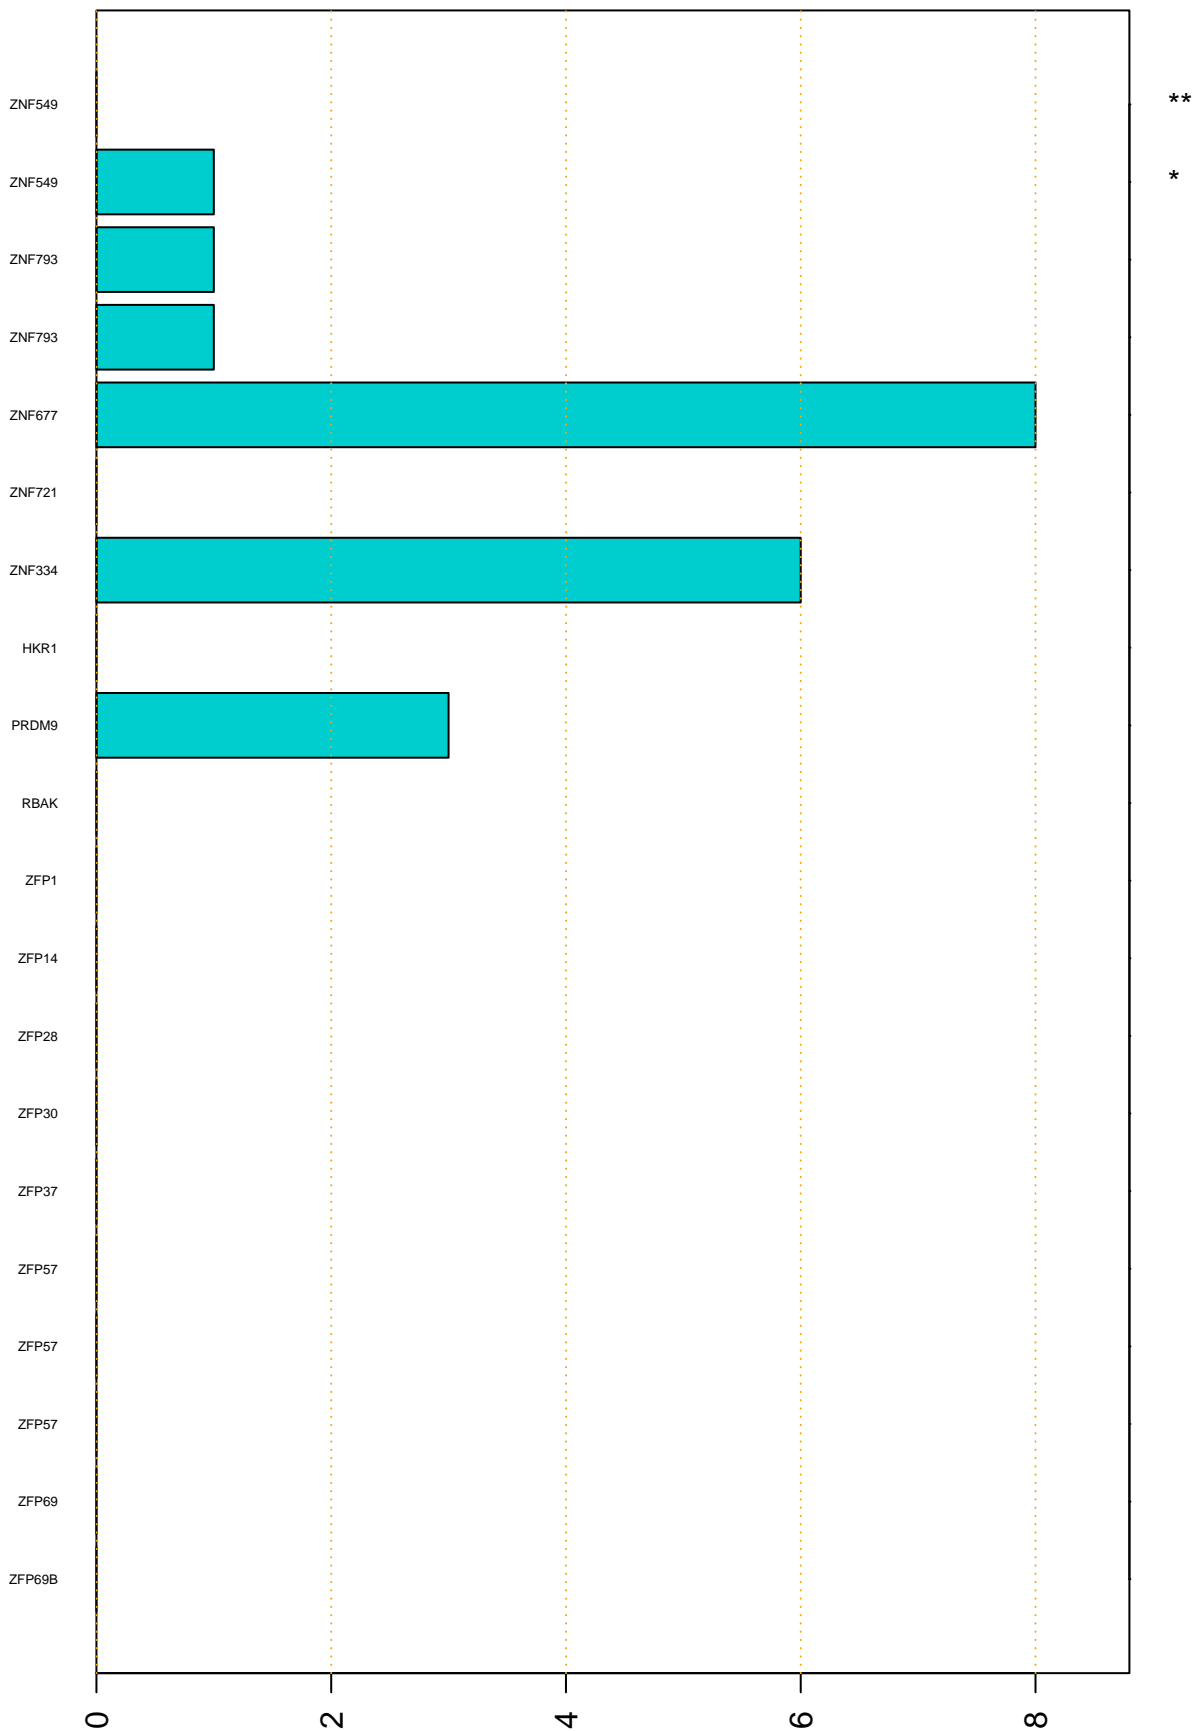

Enriched KZFP

#TE sfam with peak